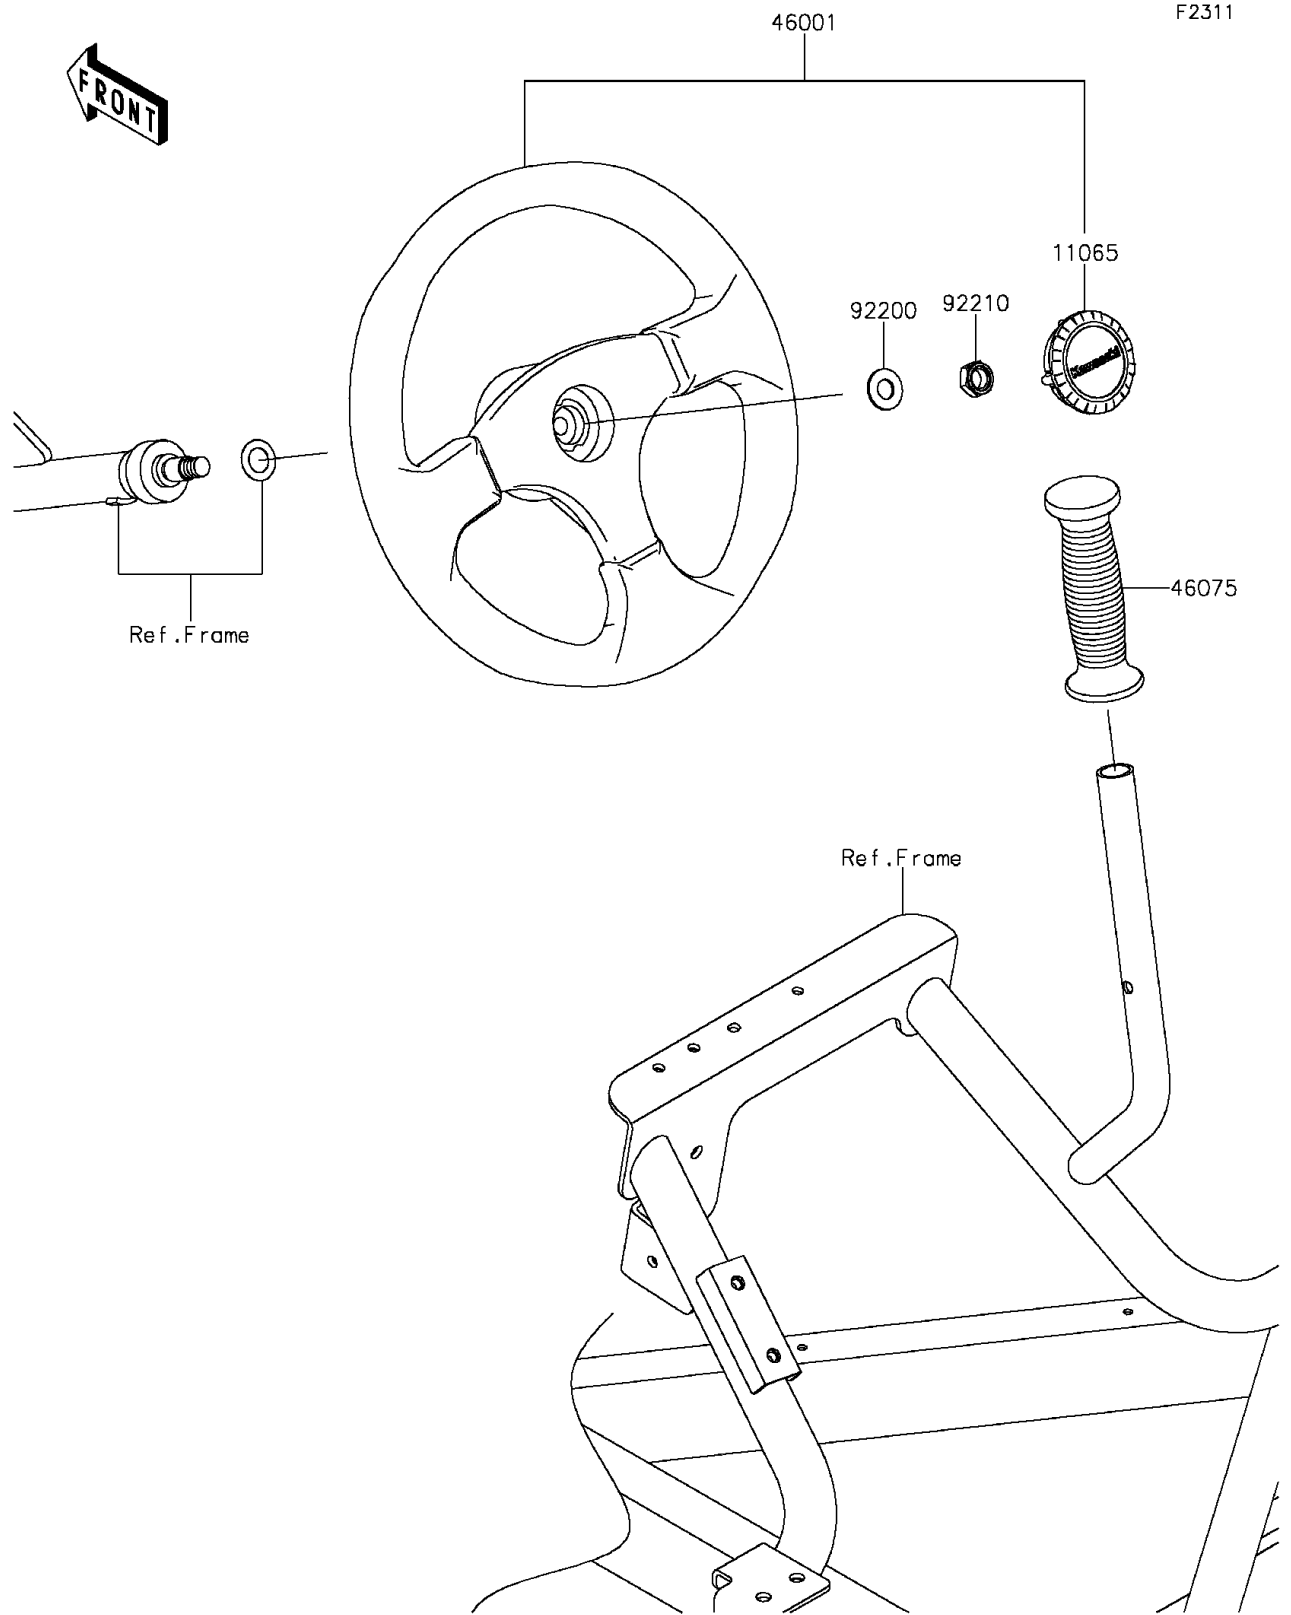

# 2014 TERYX® PARTS DIAGRAM

## Steering Wheel

## 2014 TERYX® PARTS LIST

### Steering Wheel

| ITEM NAME                        | PART NUMBER | QUANTITY |
|----------------------------------|-------------|----------|
| CAP,HANDLE (Ref # 11065)         | 11065-0171  | 1        |
| HANDLE-ASSY (Ref # 46001)        | 46001-0001  | 1        |
| GRIP (Ref # 46075)               | 46075-0582  | 1        |
| WASHER,12.1X25X1.6 (Ref # 92200) | 92200-0455  | 1        |
| NUT,LOCK,12MM (Ref # 92210)      | 92210-1249  | 1        |