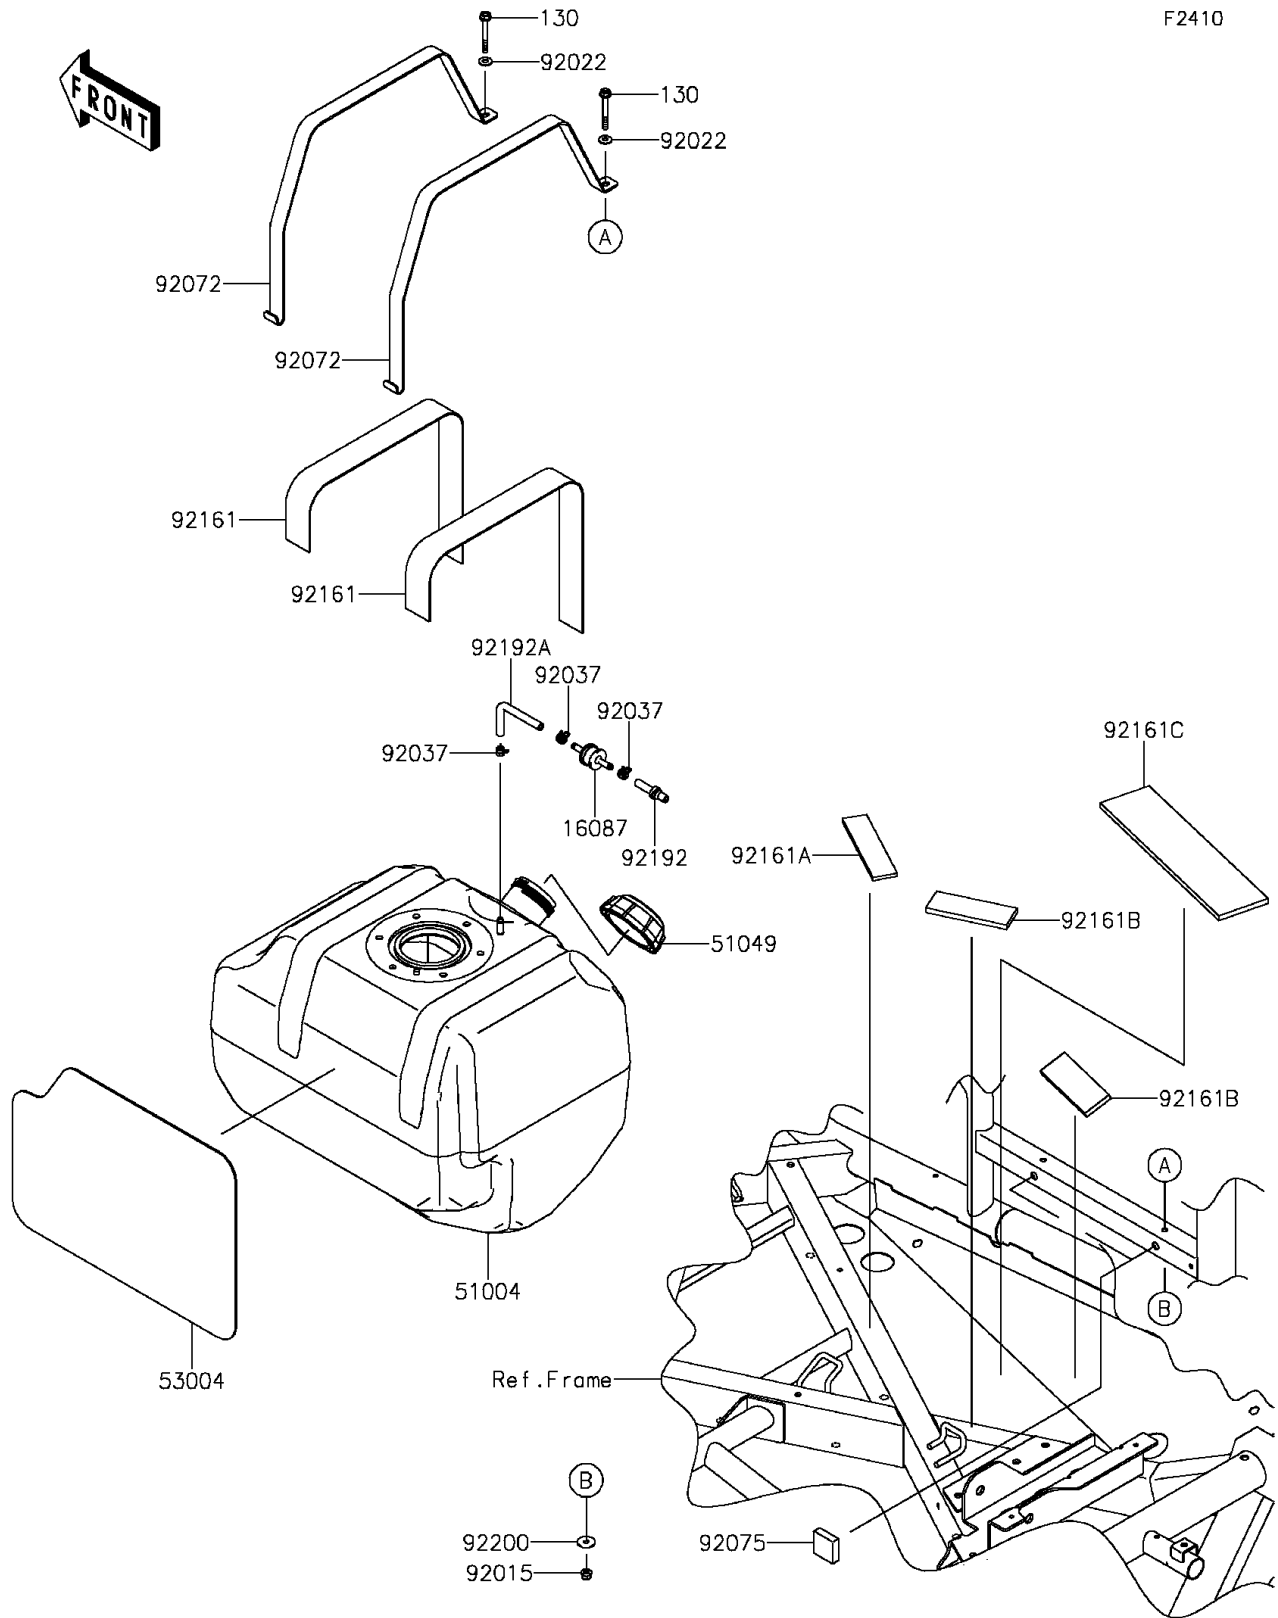

2014 TERYX® PARTS DIAGRAM

Fuel Tank

2014 TERYX® PARTS LIST

Fuel Tank

ITEM NAME	PART NUMBER	QUANTITY
BOLT-FLANGED,6X50 (Ref # 130)	130BA0650	2
VALVE-CHECK (Ref # 16087)	16087-0703	1
TANK-FUEL (Ref # 51004)	51004-0002	1
CAP-TANK,FUEL (Ref # 51049)	51049-0001	1
MAT (Ref # 53004)	53004-0554	1
NUT,LOCK,FLANGED,6MM (Ref # 92015)	92015-1339	2
WASHER,7X16X1.2 (Ref # 92022)	92022-1344	2
CLAMP,TUBE (Ref # 92037)	92037-1461	3
BAND,FUEL TANK (Ref # 92072)	92072-0704	2
DAMPER (Ref # 92075)	92075-1882	2
DAMPER,FUEL TANK (Ref # 92161)	92161-0794	2
DAMPER,31.1X130X5 (Ref # 92161A)	92161-0936	1
DAMPER,38X105X7 (Ref # 92161B)	92161-0948	2
DAMPER,70X280X7 (Ref # 92161C)	92161-1452	1
TUBE,FRAME PIPE-CHECK VALVE (Ref # 92192)	92192-0068	1
TUBE,VENT (Ref # 92192A)	92192-0949	1
WASHER,6.5X22X1.6 (Ref # 92200)	92200-1087	2