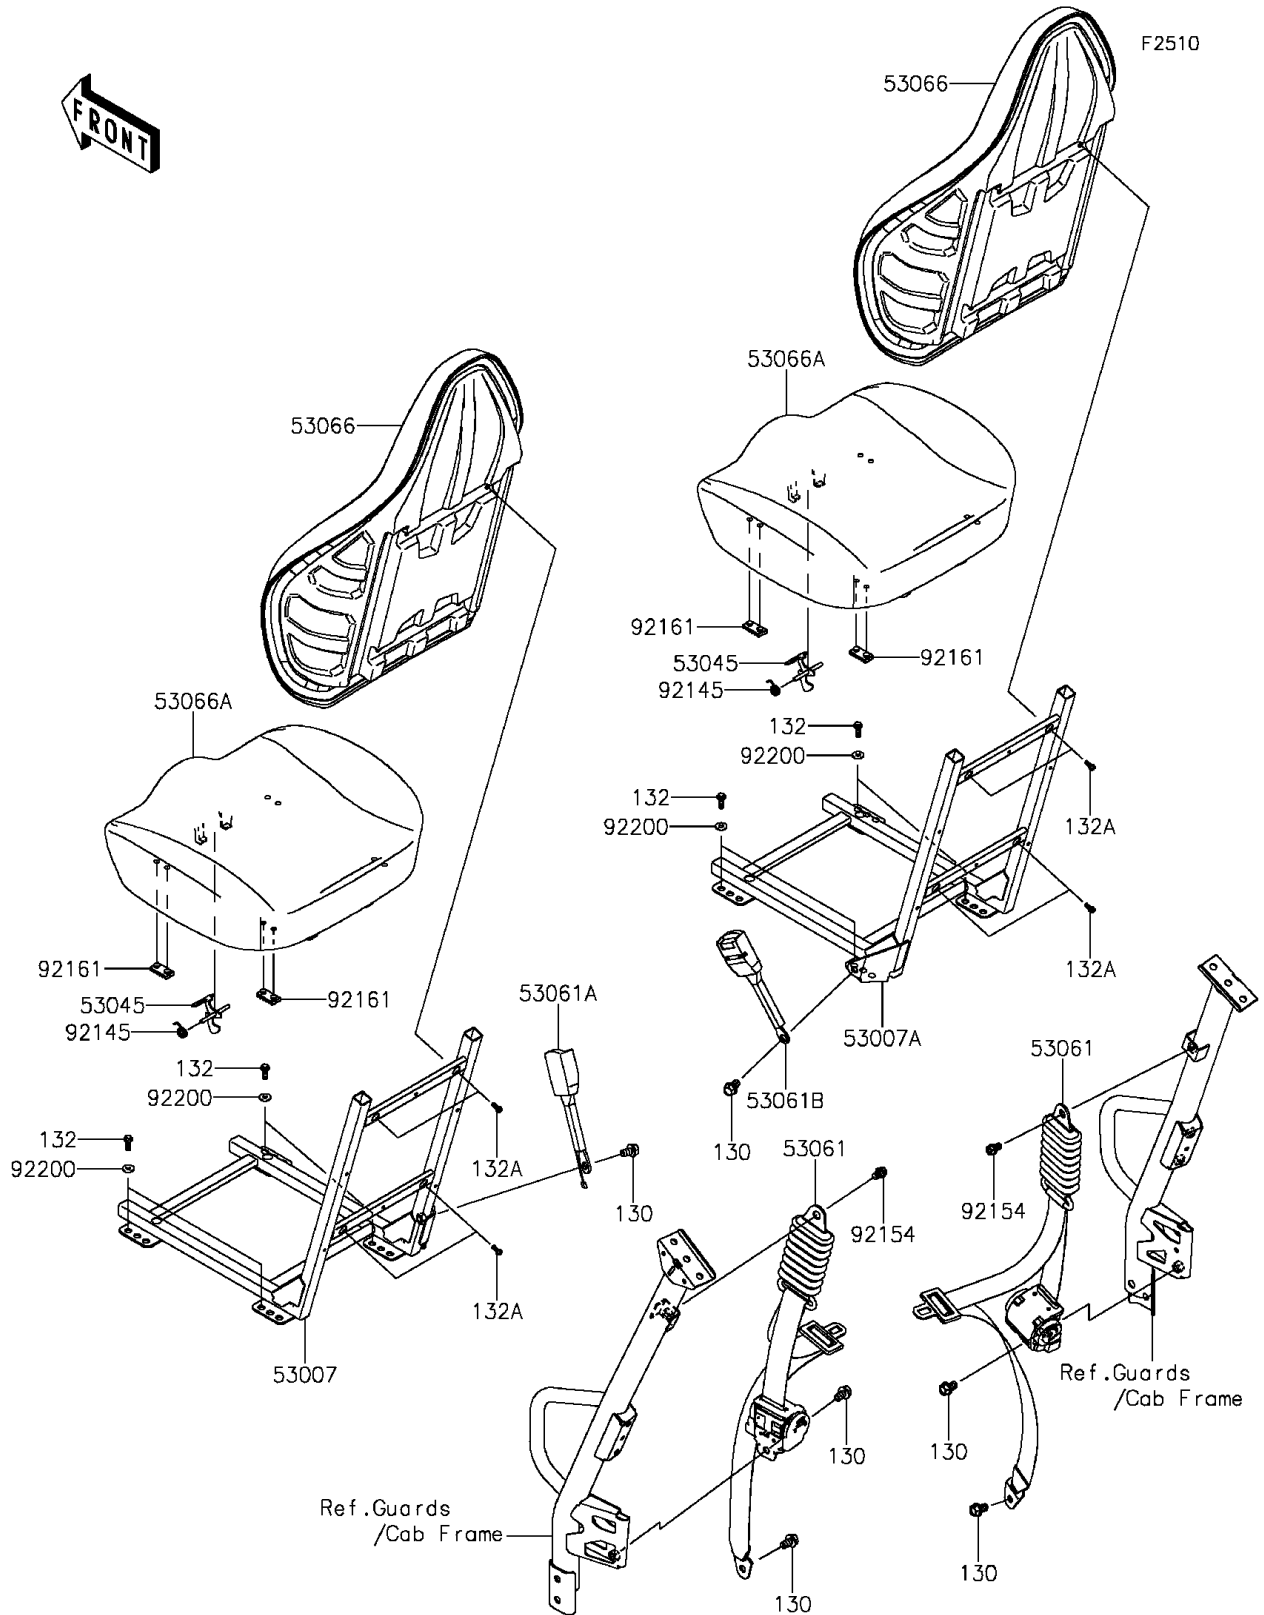

2014 TERYX® PARTS DIAGRAM

Seat

2014 TERYX® PARTS LIST

Seat

ITEM NAME	PART NUMBER	QUANTITY
BOLT-FLANGED,12X20 (Ref # 130)	130BA1220	6
BOLT-FLANGED-SMALL,8X22 (Ref # 132)	132BA0822	8
BOLT-FLANGED-SMALL,6X14 (Ref # 132A)	132BB0614	8
FRAME-SEAT,FR,LH (Ref # 53007)	53007-0347	1
FRAME-SEAT,FR,RH (Ref # 53007A)	53007-0348	1
HOOK-ASSY (Ref # 53045)	53045-0019	2
BELT-SEAT,RETRACTOR,L=2950 (Ref # 53061)	53061-0016	2
BELT-SEAT,BUCKLE,SW. (Ref # 53061A)	53061-0018	1
BELT-SEAT,BUCKLE (Ref # 53061B)	53061-0019	1
SEAT-ASSY,BACK,BLACK/SILVER (Ref # 53066)	53066-0394-41H	2
SEAT-ASSY,BOTTOM,SILVER/BLACK (Ref # 53066A)	53066-0420-13Z	2
SPRING,SEAT LATCH (Ref # 92145)	92145-0022	2
BOLT,10X16 (Ref # 92154)	92154-1136	2
DAMPER,SEAT (Ref # 92161)	92161-1489	8
WASHER,8.2X20.0X2.5 (Ref # 92200)	92200-0205	8