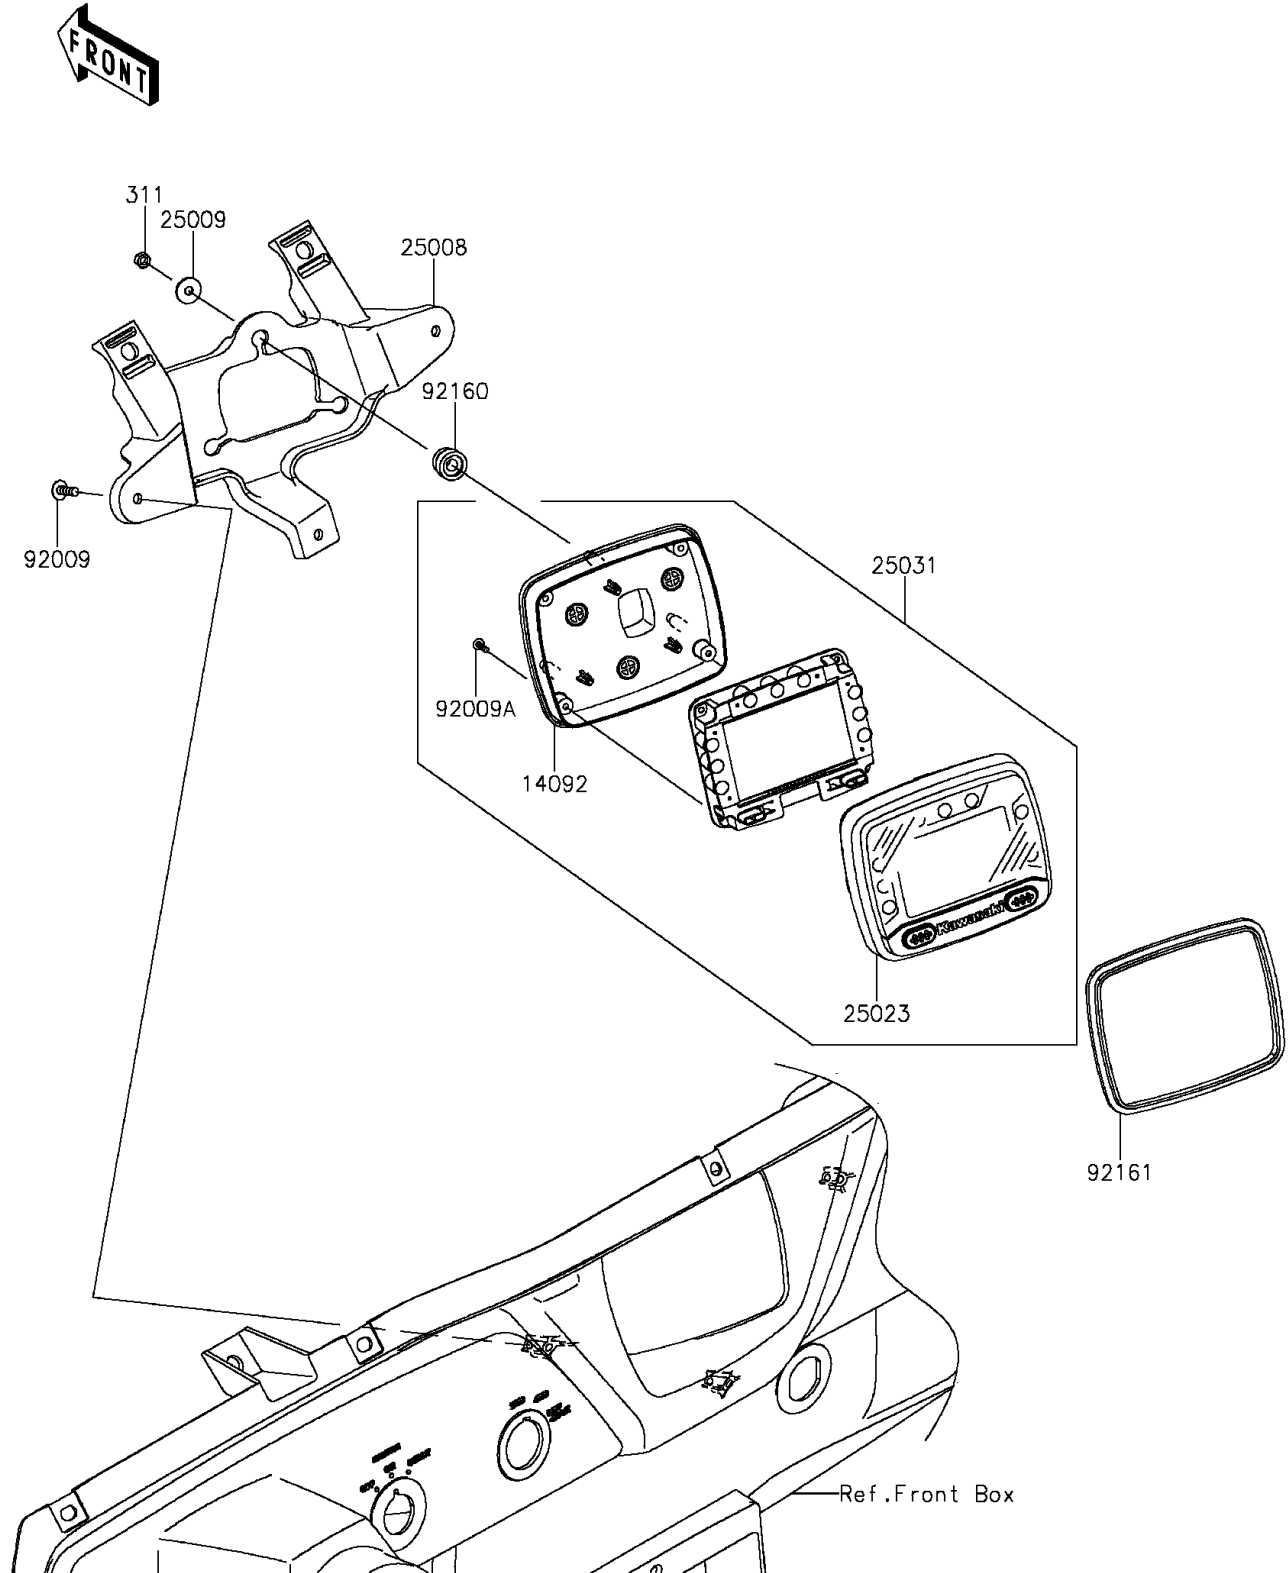

2014 TERYX® PARTS DIAGRAM

Meter(s)

F2530

2014 TERYX® PARTS LIST

Meter(s)

ITEM NAME	PART NUMBER	QUANTITY
NUT-HEX,5MM (Ref # 311)	311AB0500	3
COVER,METER,LWR (Ref # 14092)	14092-0834	1
BRACKET-METER (Ref # 25008)	25008-0305	1
WASHER,5.2X16X1.2 (Ref # 25009)	25009-004	3
COVER-METER CASE,UPP (Ref # 25023)	25023-0075	1
METER-ASSY,LCD (Ref # 25031)	25031-0471	1
SCREW,TAPPING,5X14 (Ref # 92009)	92009-1197	3
SCREW,TAPPING,3X12 (Ref # 92009A)	92009-1255	4
DAMPER (Ref # 92160)	92160-1460	3
DAMPER,METER (Ref # 92161)	92161-0906	1