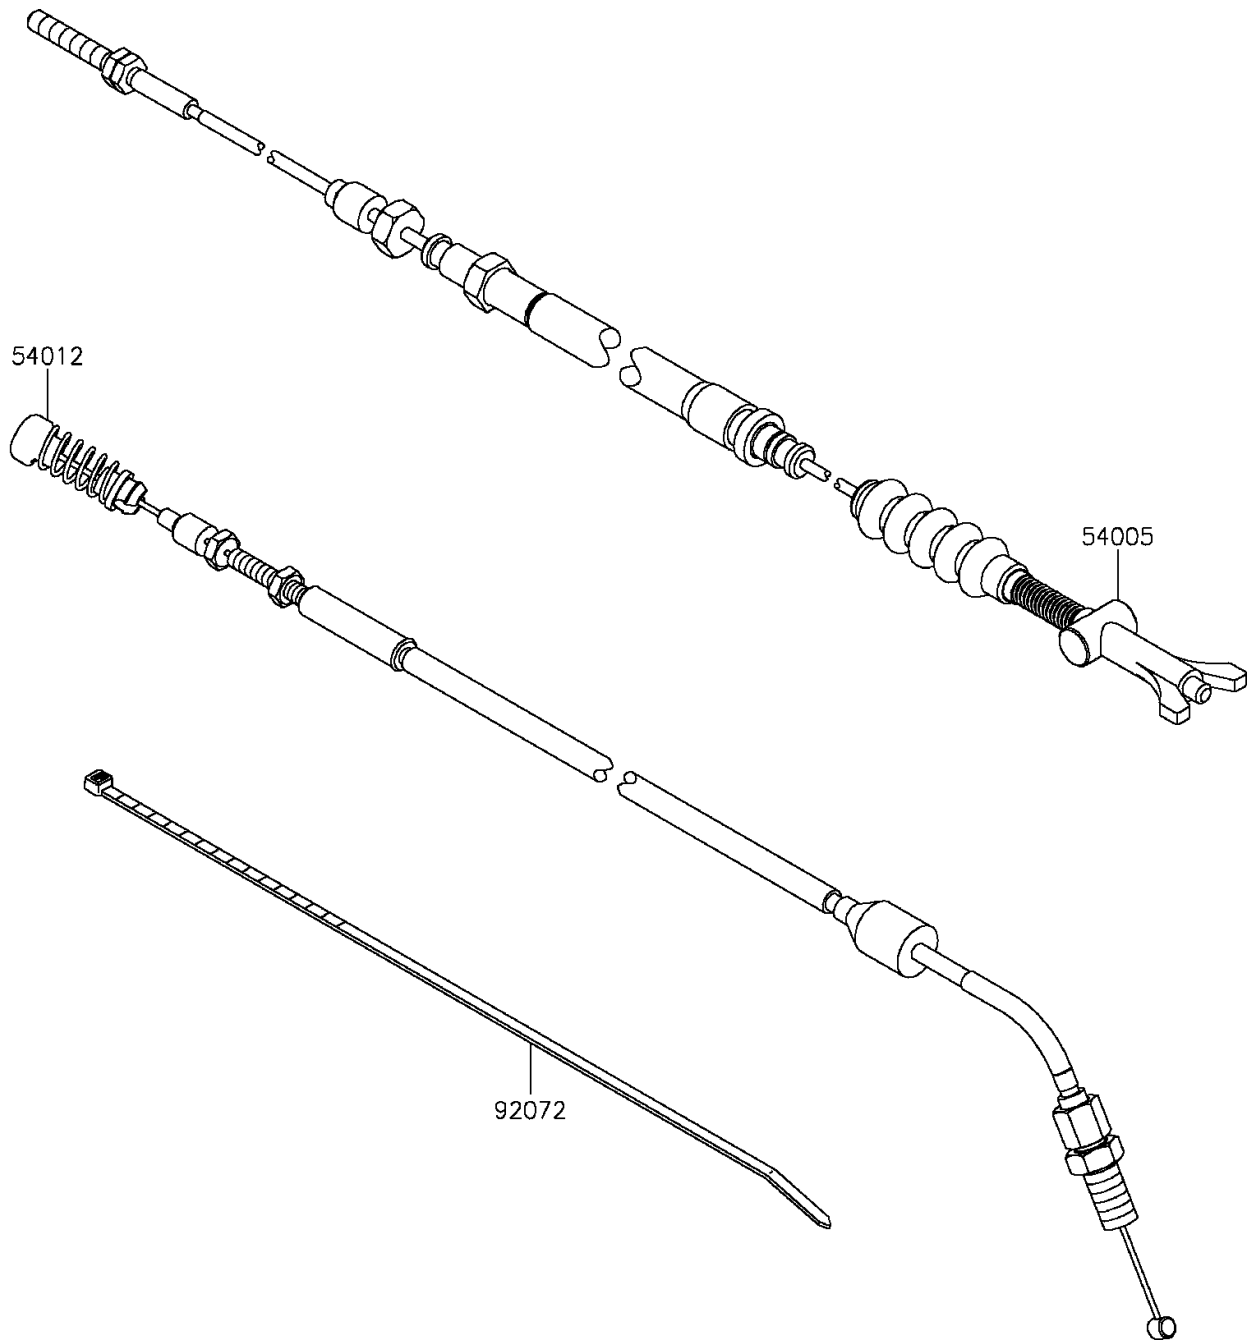

# 2014 TERYX® PARTS DIAGRAM

Cables

F2540

## 2014 TERYX® PARTS LIST

### Cables

ITEM NAME	PART NUMBER	QUANTITY
CABLE-BRAKE,PARKING (Ref # 54005)	54005-0031	1
CABLE-THROTTLE (Ref # 54012)	54012-0561	1
BAND,L=292.1 (Ref # 92072)	92072-3509	1