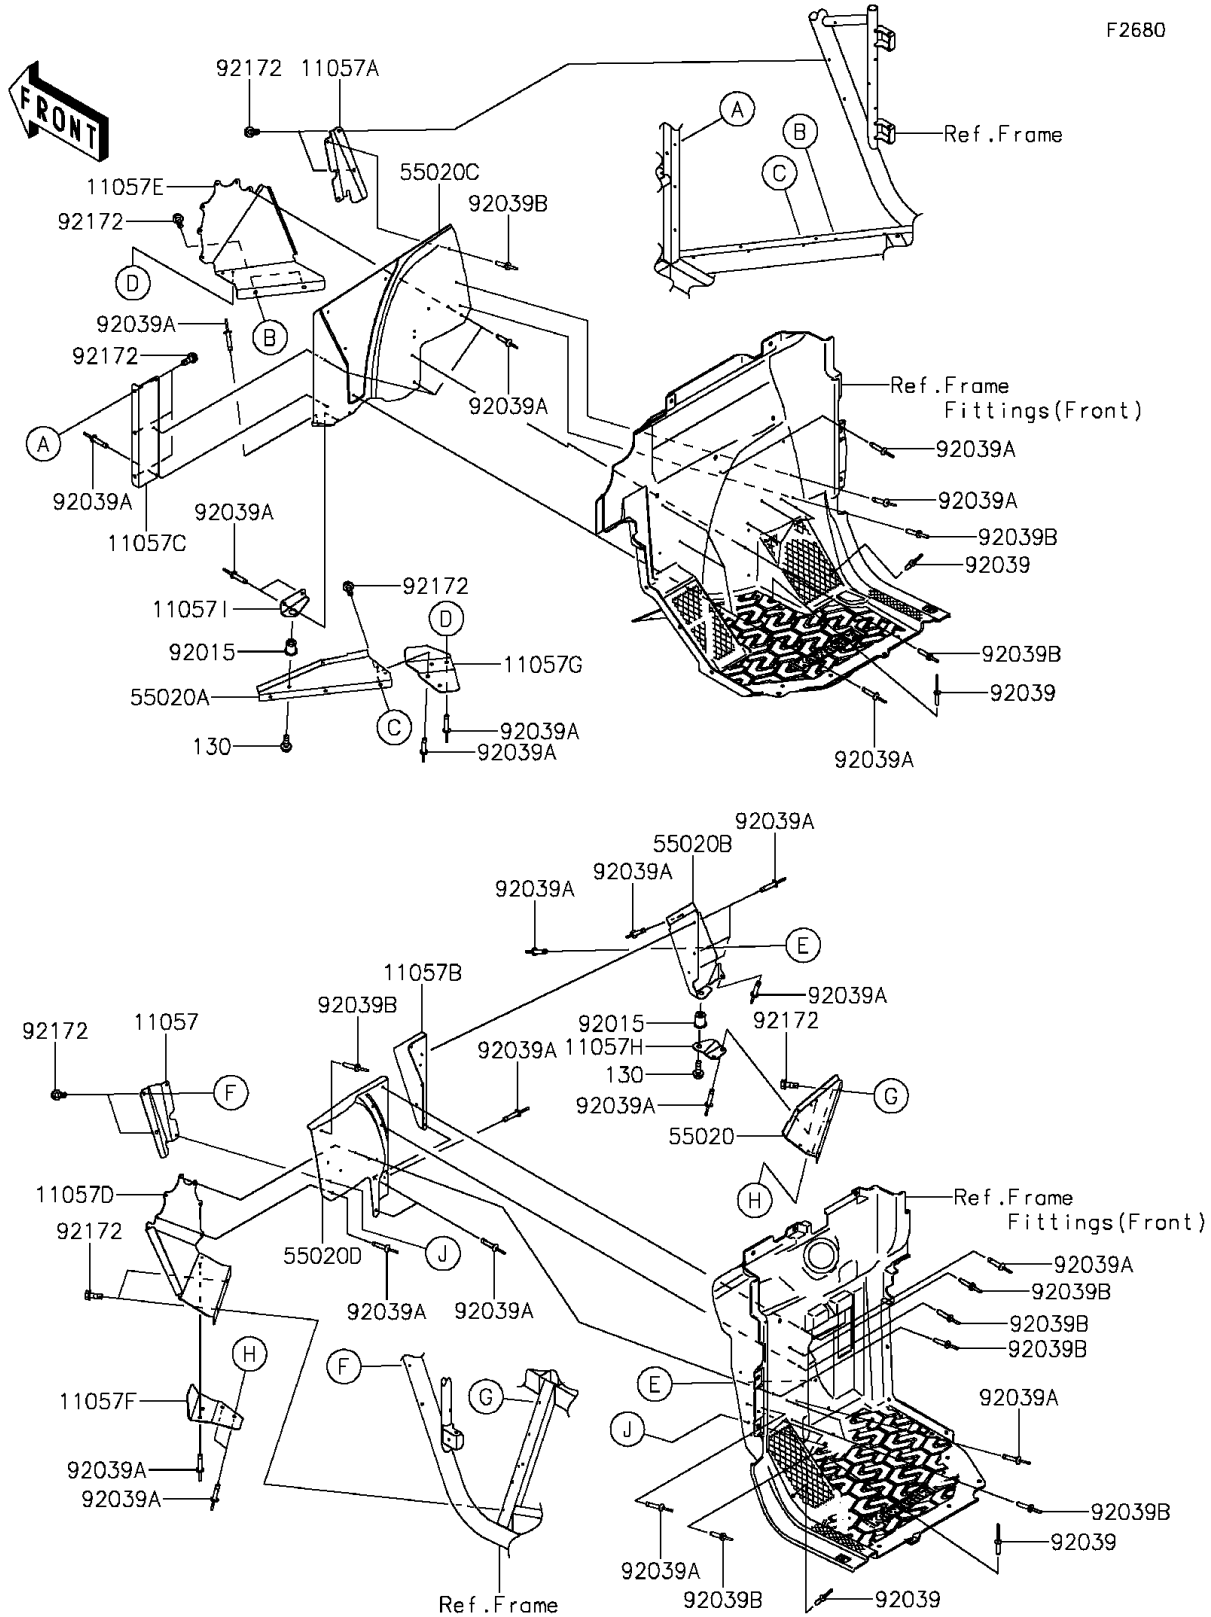

2014 TERYX® PARTS DIAGRAM

Guard(s)

F2680

2014 TERYX® PARTS LIST

Guard(s)

ITEM NAME	PART NUMBER	QUANTITY
BOLT-FLANGED,6X18 (Ref # 130)	130BA0618	2
BRACKET (Ref # 11057)	11057-0343	1
BRACKET (Ref # 11057A)	11057-0344	1
BRACKET (Ref # 11057B)	11057-0345	1
BRACKET (Ref # 11057C)	11057-0346	1
BRACKET (Ref # 11057D)	11057-0347	1
BRACKET (Ref # 11057E)	11057-0348	1
BRACKET (Ref # 11057F)	11057-0349	1
BRACKET (Ref # 11057G)	11057-0350	1
BRACKET (Ref # 11057H)	11057-0351	1
BRACKET (Ref # 11057I)	11057-0352	1
GUARD,FLOOR,LH,IN (Ref # 55020)	55020-1978	1
GUARD,FLOOR,RH,IN (Ref # 55020A)	55020-1979	1
GUARD,FLOOR COVER (Ref # 55020B)	55020-1981	1
GUARD,FLOOR COVER (Ref # 55020C)	55020-1982	1
GUARD,FLOOR COVER (Ref # 55020D)	55020-1983	1
NUT (Ref # 92015)	92015-1700	2
RIVET,4.0X17.5 (Ref # 92039)	92039-0703	16
RIVET,4.8X23.3 (Ref # 92039A)	92039-0772	35
RIVET (Ref # 92039B)	92039-3778	14
SCREW,TAPPING,6X16 (Ref # 92172)	92172-0869	17