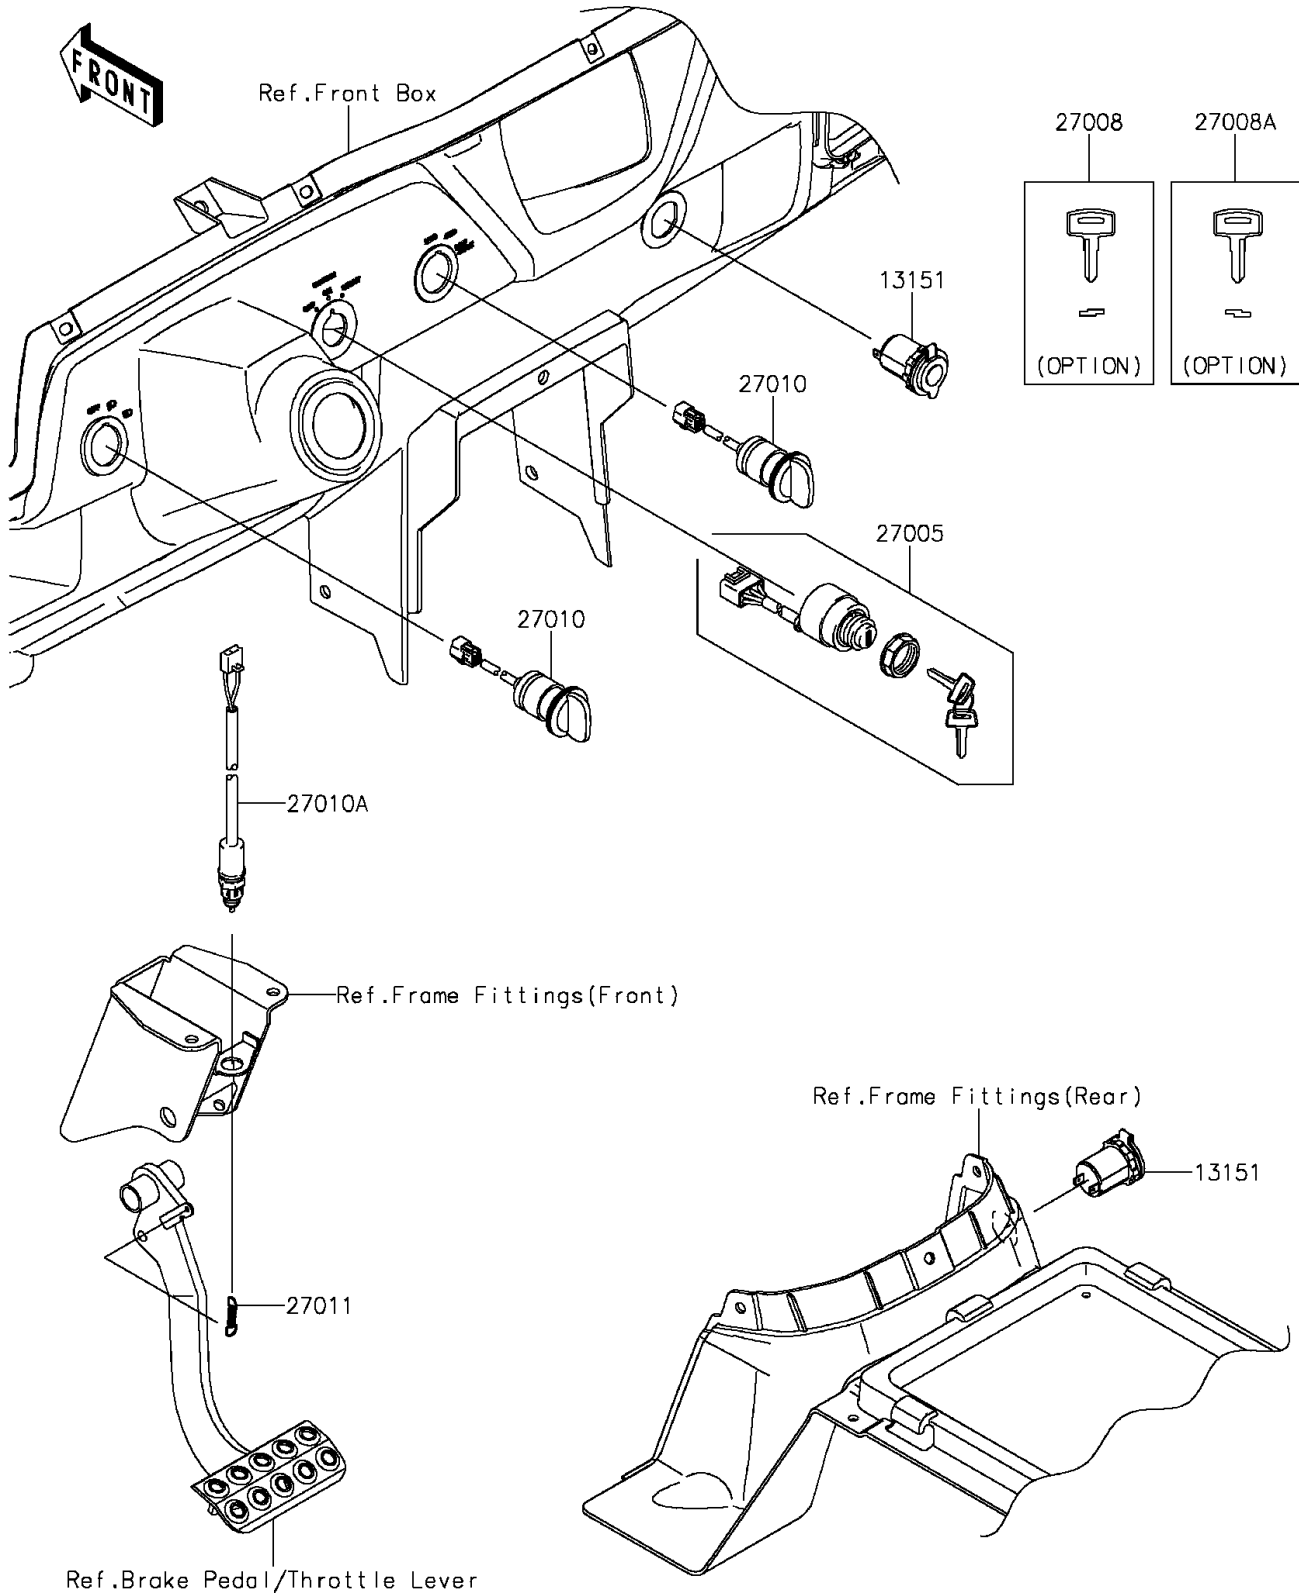

# 2014 TERYX® PARTS DIAGRAM

## Ignition Switch

F2770

## 2014 TERYX® PARTS LIST

### Ignition Switch

ITEM NAME	PART NUMBER	QUANTITY
SWITCH-COMP,OUTLET,12V (Ref # 13151)	13151-0556	2
SWITCH-ASSY-IGNITION (Ref # 27005)	27005-0036	1
KEY-LOCK,BLANK (Ref # 27008)	27008-1153	1
KEY-LOCK,BLANK (Ref # 27008A)	27008-1157	1
SWITCH,HEAD LAMP (Ref # 27010)	27010-0706	2
SWITCH,BRAKE (Ref # 27010A)	27010-0724	1
SPRING,BRAKE LAMP SWITCH (Ref # 27011)	27011-006	1