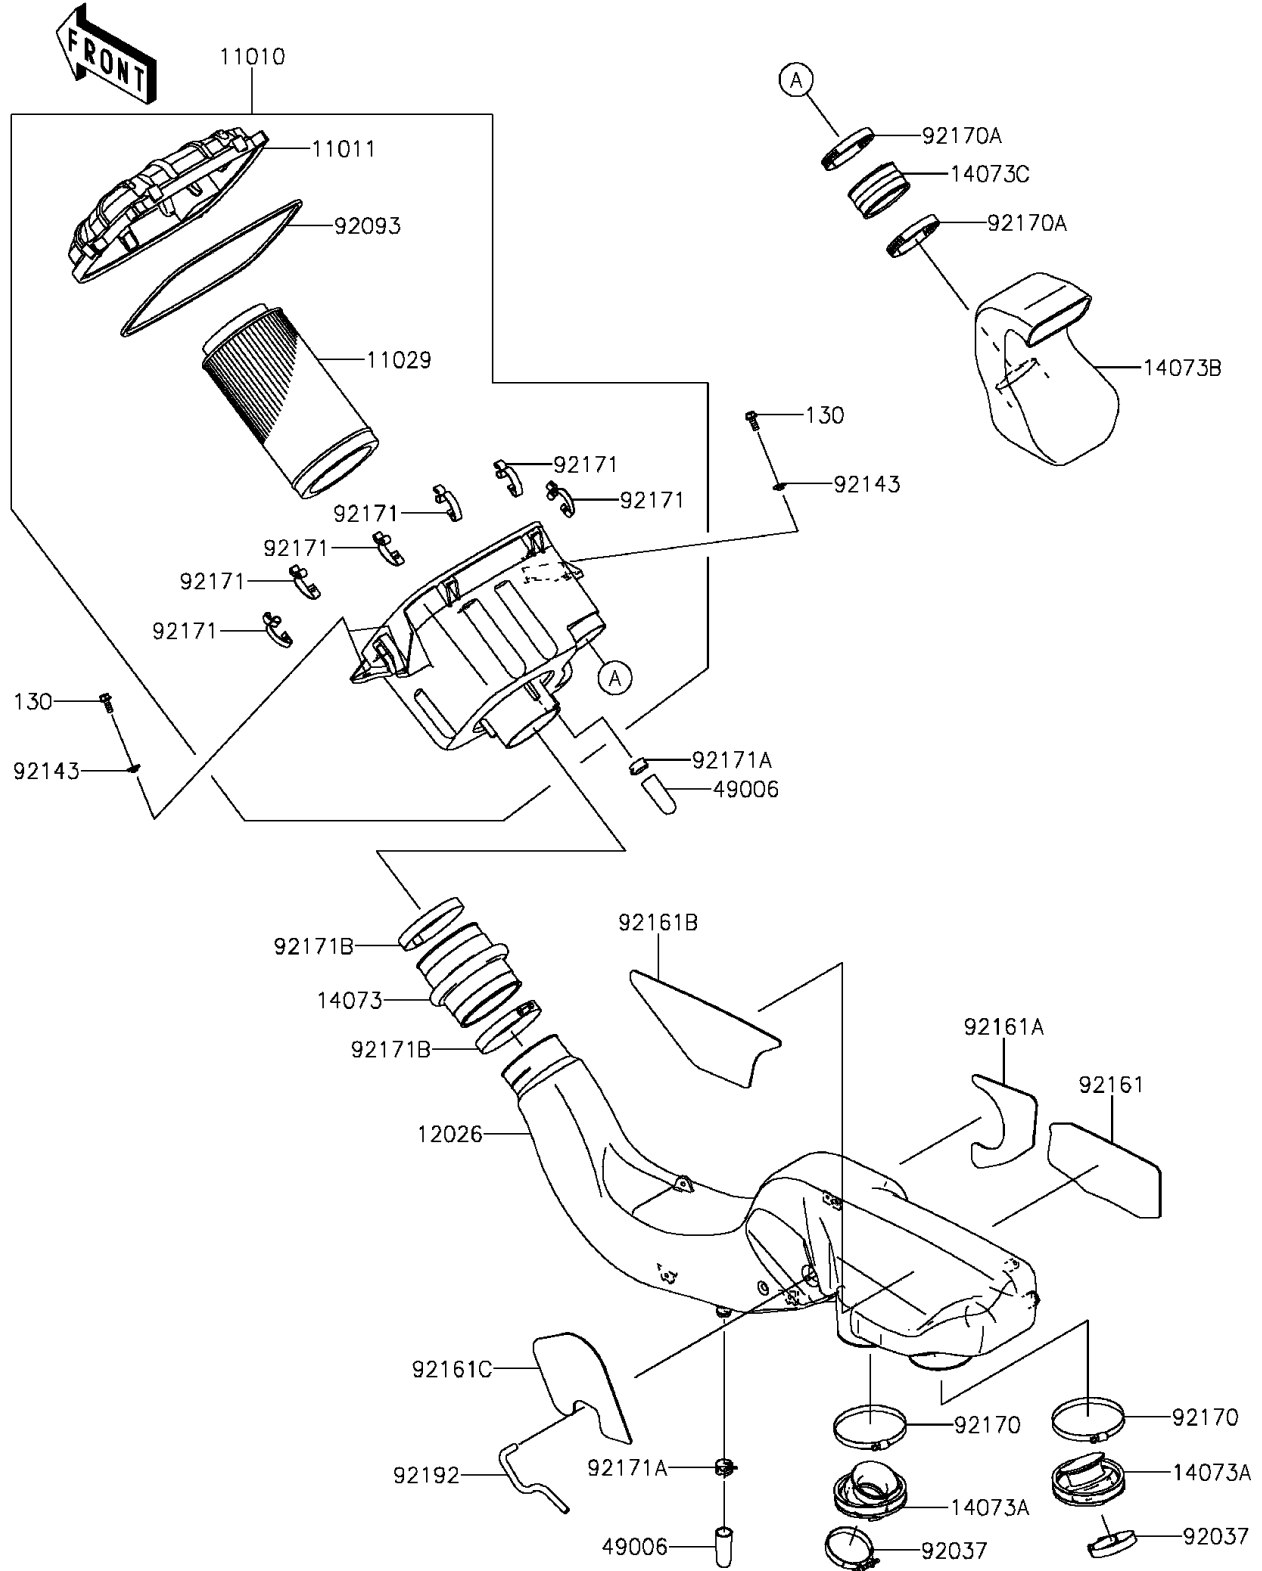

2014 TERYX® LE PARTS DIAGRAM

Air Cleaner

E1130

2014 TERYX® LE PARTS LIST

Air Cleaner

ITEM NAME	PART NUMBER	QUANTITY
BOLT-FLANGED,6X16 (Ref # 130)	130AA0616	4
FILTER-ASSY-AIR (Ref # 11010)	11010-0777	1
CASE-AIR FILTER (Ref # 11011)	11011-0784	1
ELEMENT-ASSY-AIR FILTER (Ref # 11029)	11029-0025	1
CHAMBER (Ref # 12026)	12026-0010	1
DUCT,JOINT,A/C SIDE (Ref # 14073)	14073-0757	1
DUCT,THROTTLE-CHAMBER (Ref # 14073A)	14073-0758	2
DUCT,INTAKE (Ref # 14073B)	14073-0767	1
DUCT,JOINT (Ref # 14073C)	14073-1775	1
BOOT (Ref # 49006)	49006-1351	2
CLAMP (Ref # 92037)	92037-1523	2
SEAL (Ref # 92093)	92093-0585	1
COLLAR (Ref # 92143)	92143-1087	4
DAMPER,CHAMBER,RH,RR (Ref # 92161)	92161-1518	1
DAMPER,CHAMBER,RH,FR (Ref # 92161A)	92161-1519	1
DAMPER,CHAMBER,LH,RR (Ref # 92161B)	92161-1520	1
DAMPER,CHAMBER,LH,FR (Ref # 92161C)	92161-1521	1
CLAMP (Ref # 92170)	92170-1676	2
CLAMP (Ref # 92170A)	92170-1764	2
CLAMP (Ref # 92171)	92171-0225	6
CLAMP (Ref # 92171A)	92171-1277	2
CLAMP (Ref # 92171B)	92171-3716	2
TUBE,4X8X143 (Ref # 92192)	92192-1230	1