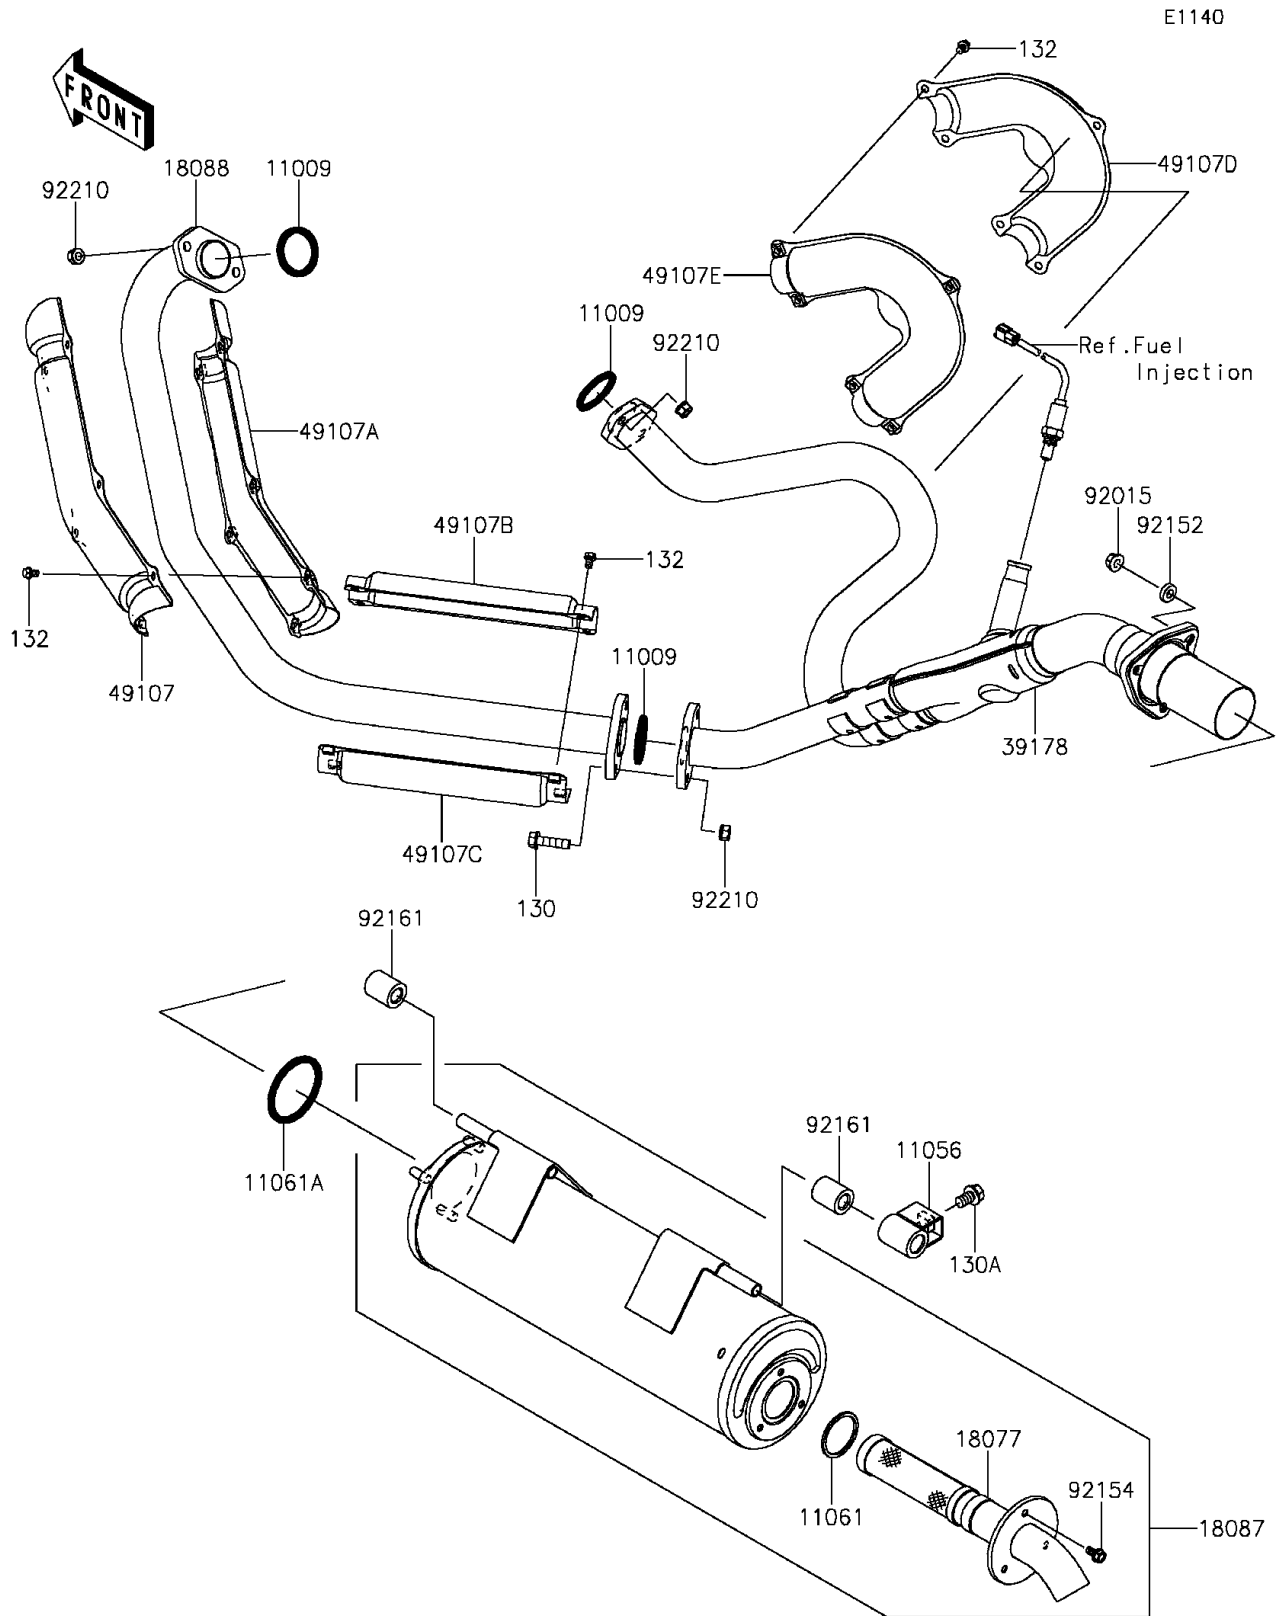

2014 TERYX® LE PARTS DIAGRAM

Muffler(s)

2014 TERYX® LE PARTS LIST

Muffler(s)

ITEM NAME	PART NUMBER	QUANTITY
BOLT-FLANGED,8X30 (Ref # 130)	130BD0830	2
BOLT-FLANGED,10X16 (Ref # 130A)	130CA1016	1
BOLT-FLANGED-SMALL,6X8 (Ref # 132)	132BD0608	15
GASKET,EXHAUST PIPE (Ref # 11009)	11009-1992	3
BRACKET (Ref # 11056)	11056-0727	1
GASKET,38.9X46.4X3.0 (Ref # 11061)	11061-0082	1
GASKET,PIPE-MUFFLER (Ref # 11061A)	11061-0811	1
ARRESTER-SPARK (Ref # 18077)	18077-0702	1
MUFFLER (Ref # 18087)	18087-0304	1
PIPE-EXHAUST (Ref # 18088)	18088-0837	1
MANIFOLD-COMP-EXHAUST (Ref # 39178)	39178-0190	1
COVER-EXHAUST PIPE,FR,LH (Ref # 49107)	49107-0753	1
COVER-EXHAUST PIPE,FR,RH (Ref # 49107A)	49107-0754	1
COVER-EXHAUST PIPE,RR,UPP (Ref # 49107B)	49107-0755	1
COVER-EXHAUST PIPE,RR,LWR (Ref # 49107C)	49107-0756	1
COVER-EXHAUST MANIFOLD,RH (Ref # 49107D)	49107-0757	1
COVER-EXHAUST MANIFOLD,LH (Ref # 49107E)	49107-0758	1
NUT,8MM (Ref # 92015)	92015-1402	3
COLLAR,8.2X17X4.5 (Ref # 92152)	92152-1609	3
BOLT,FLANGED,6X12 (Ref # 92154)	92154-0852	3
DAMPER (Ref # 92161)	92161-0961	2
NUT,8MM (Ref # 92210)	92210-1242	6