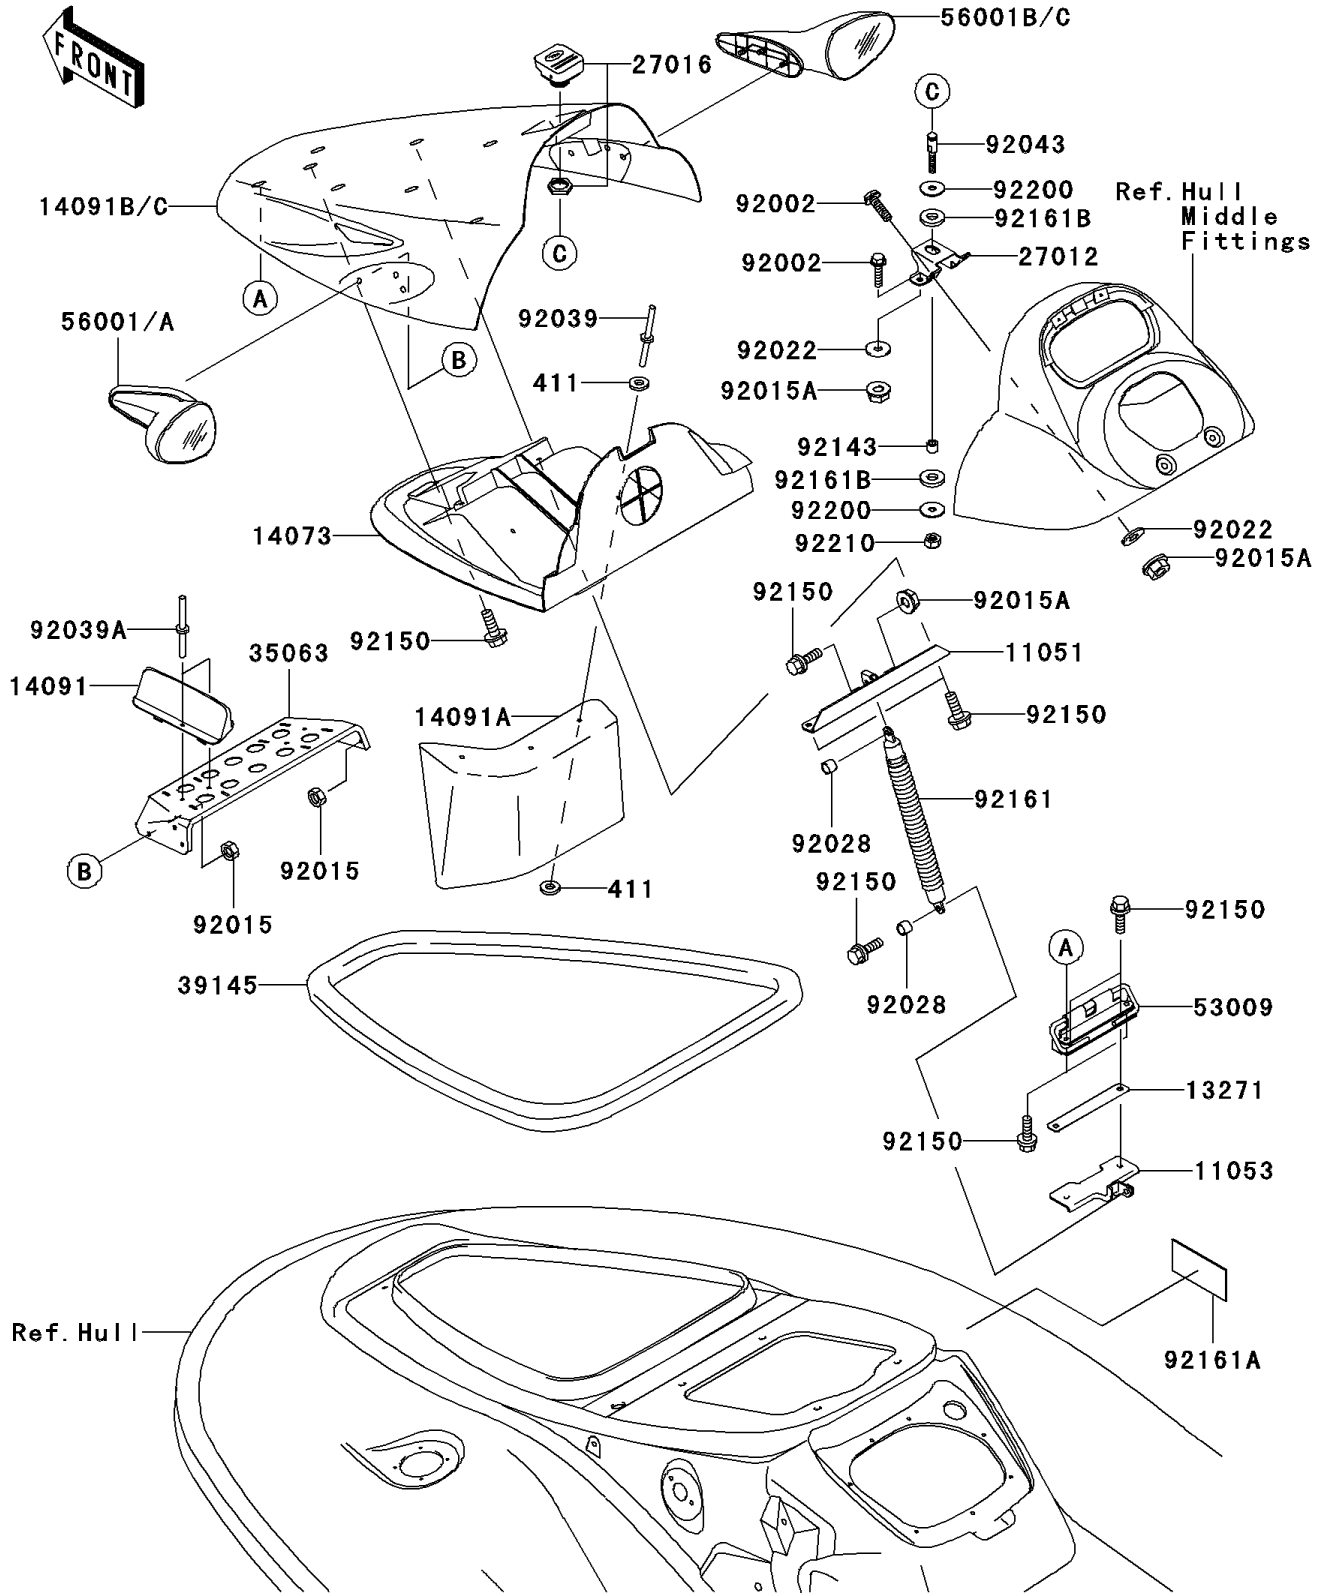

2005 900 STX PARTS DIAGRAM

Hull Front Fittings

F3135

2005 900 STX PARTS LIST

Hull Front Fittings

ITEM NAME	PART NUMBER	QUANTITY
WASHER-PLAIN,5MM (Ref # 411)	411S0500	6
BRACKET (Ref # 11051)	11051-3766	1
BRACKET (Ref # 11053)	11053-3752	1
PLATE (Ref # 13271)	13271-3897	1
DUCT,FR (Ref # 14073)	14073-3796	1
COVER (Ref # 14091)	14091-3707	2
COVER,FRONT DUCT (Ref # 14091A)	14091-3722	1
COVER,HATCH,C.P.RED (Ref # 14091B)	14091-3753-V9	1
HOOK (Ref # 27012)	27012-3841	1
LOCK-ASSY (Ref # 27016)	27016-3757	1
STAY,MIRROR (Ref # 35063)	35063-3703	1
TRIM-SEAL,L=1380 (Ref # 39145)	39145-3773	1
HINGE,HATCH COVER (Ref # 53009)	53009-3725	1
MIRROR-ASSY,LH,F.S.BLACK (Ref # 56001A)	56001-3719-8J	1
MIRROR-ASSY,RH,F.S.BLACK (Ref # 56001C)	56001-3720-8J	1
BOLT,6X25 (Ref # 92002)	92002-3714	4
NUT,LOCK,6MM (Ref # 92015)	92015-3766	6
NUT,6MM (Ref # 92015A)	92015-3767	5
WASHER,6.5X20X1.5 (Ref # 92022)	92022-3710	4
BUSHING (Ref # 92028)	92028-3765	2
RIVET (Ref # 92039)	92039-3714	3
RIVET,4.8MM (Ref # 92039A)	92039-3719	4
PIN (Ref # 92043)	92043-3757	1
COLLAR,8.2X14X11.2 (Ref # 92143)	92143-3724	1
BOLT,6X18 (Ref # 92150)	92150-3729	11
DAMPER (Ref # 92161)	92161-3705	1
DAMPER (Ref # 92161A)	92161-3728	1
DAMPER (Ref # 92161B)	92161-3739	2
WASHER,8.5X32X2 (Ref # 92200)	92200-3786	2

2005 900 STX PARTS LIST

Hull Front Fittings

ITEM NAME	PART NUMBER	QUANTITY
NUT,LOCK,8MM (Ref # 92210)	92210-3742	1