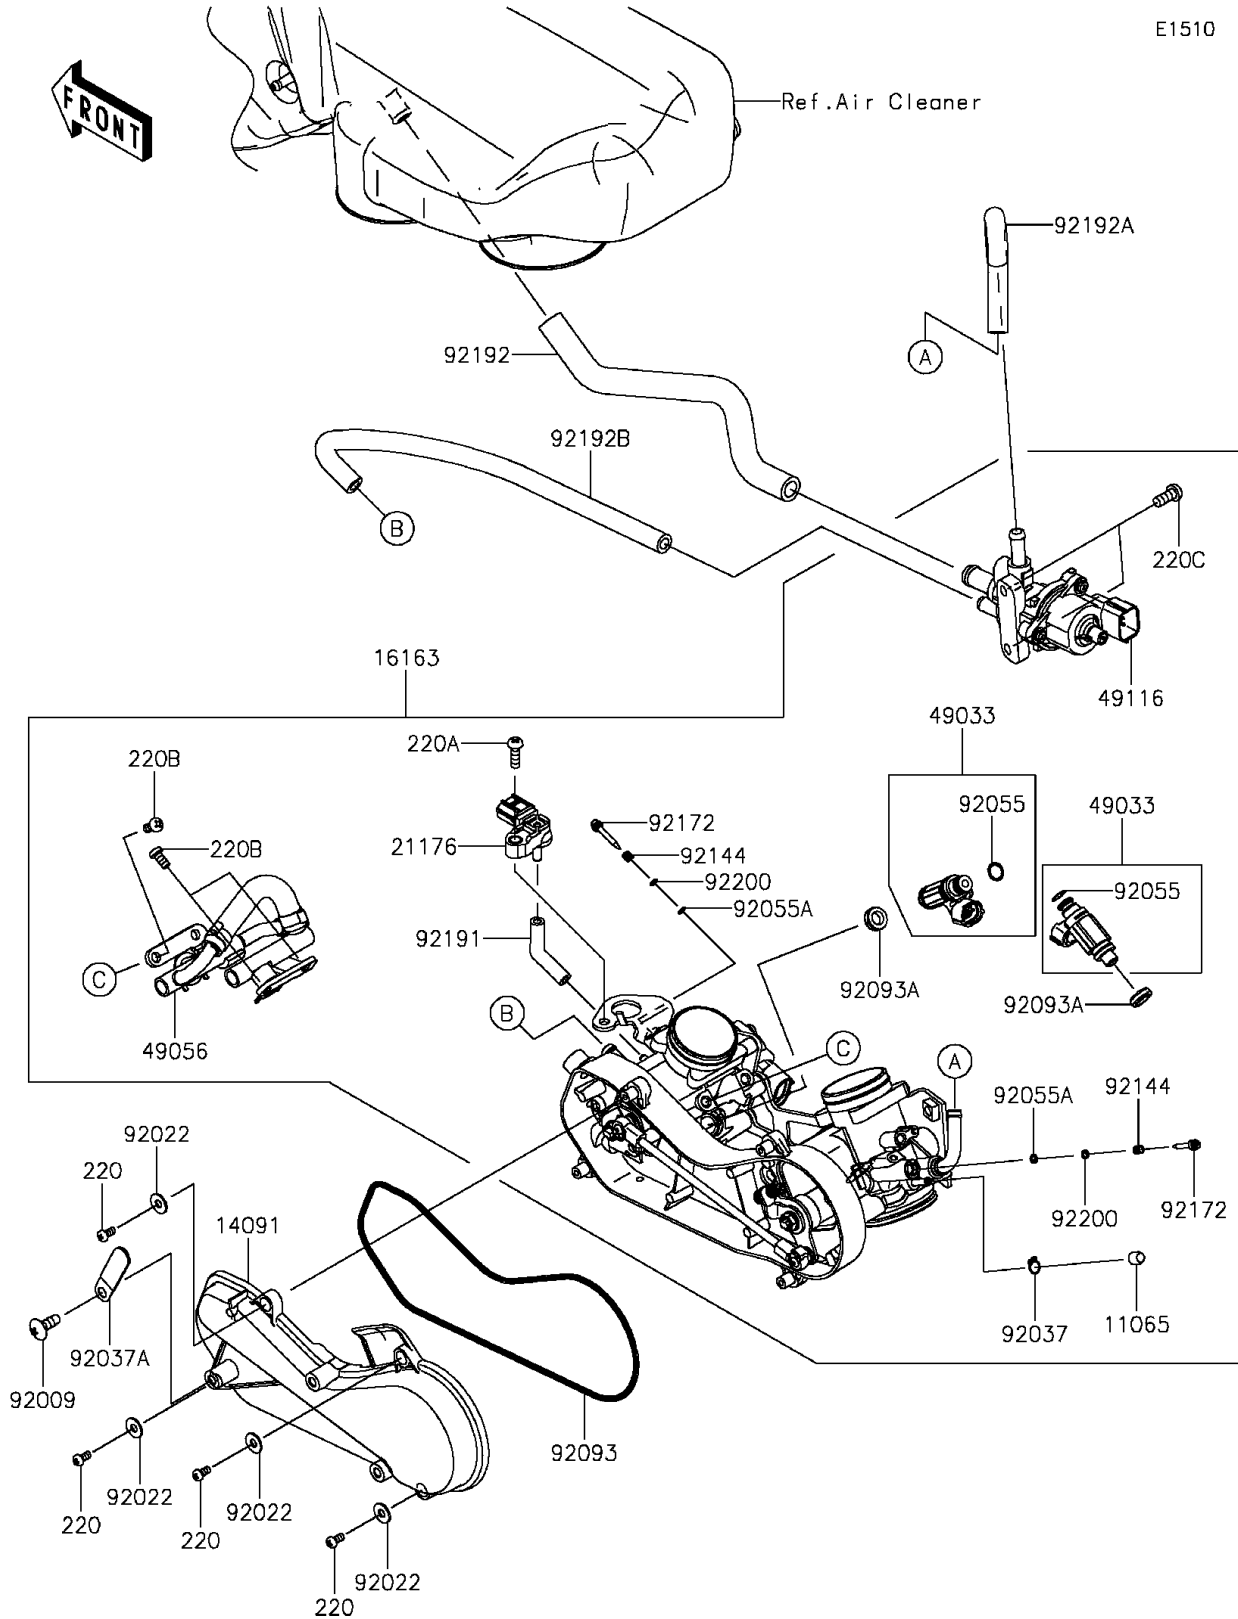

2014 TERYX® LE PARTS DIAGRAM

Throttle

2014 TERYX® LE PARTS LIST

Throttle

ITEM NAME	PART NUMBER	QUANTITY
SCREW-PAN-CROS,4X8 (Ref # 220)	220AA0408	4
SCREW-PAN-CROS,5X16 (Ref # 220A)	220AA0516	1
SCREW-PAN-CROS,6X12 (Ref # 220B)	220AA0612	4
SCREW-PAN-CROS,6X14 (Ref # 220C)	220AA0614	2
CAP (Ref # 11065)	11065-0072	1
COVER,THROTTLE LINK (Ref # 14091)	14091-1731	1
THROTTLE-ASSY,36EIS (Ref # 16163)	16163-0790	1
SENSOR,PRESSURE (Ref # 21176)	21176-0111	1
NOZZLE-INJECTION (Ref # 49033)	49033-0011	2
PIPE-INJECTION (Ref # 49056)	49056-0033	1
VALVE-ASSY,ISC (Ref # 49116)	49116-0021	1
SCREW,6X12 (Ref # 92009)	92009-1480	1
WASHER,5.2X13X1 (Ref # 92022)	92022-1380	4
CLAMP,TUBE (Ref # 92037)	92037-1124	1
CLAMP,L=45 (Ref # 92037A)	92037-1539	1
RING-O,INJECTION NOZZLE (Ref # 92055)	92055-1622	2
RING-O,AIR SCREW (Ref # 92055A)	92055-1658	2
SEAL (Ref # 92093)	92093-0082	1
SEAL (Ref # 92093A)	92093-0127	2
SPRING,THROTTLE STOP SCREW (Ref # 92144)	92144-1674	2
SCREW (Ref # 92172)	92172-0156	2
TUBE,3.2X7.4X70 (Ref # 92191)	92191-1552	1
TUBE,ISC-CHAMBER (Ref # 92192)	92192-0948	1
TUBE,ISC-THROTTLE RR (Ref # 92192A)	92192-1211	1
TUBE,ISC-THROTTLE FR (Ref # 92192B)	92192-1212	1
WASHER,PILOT AIR SCREW (Ref # 92200)	92200-1564	2