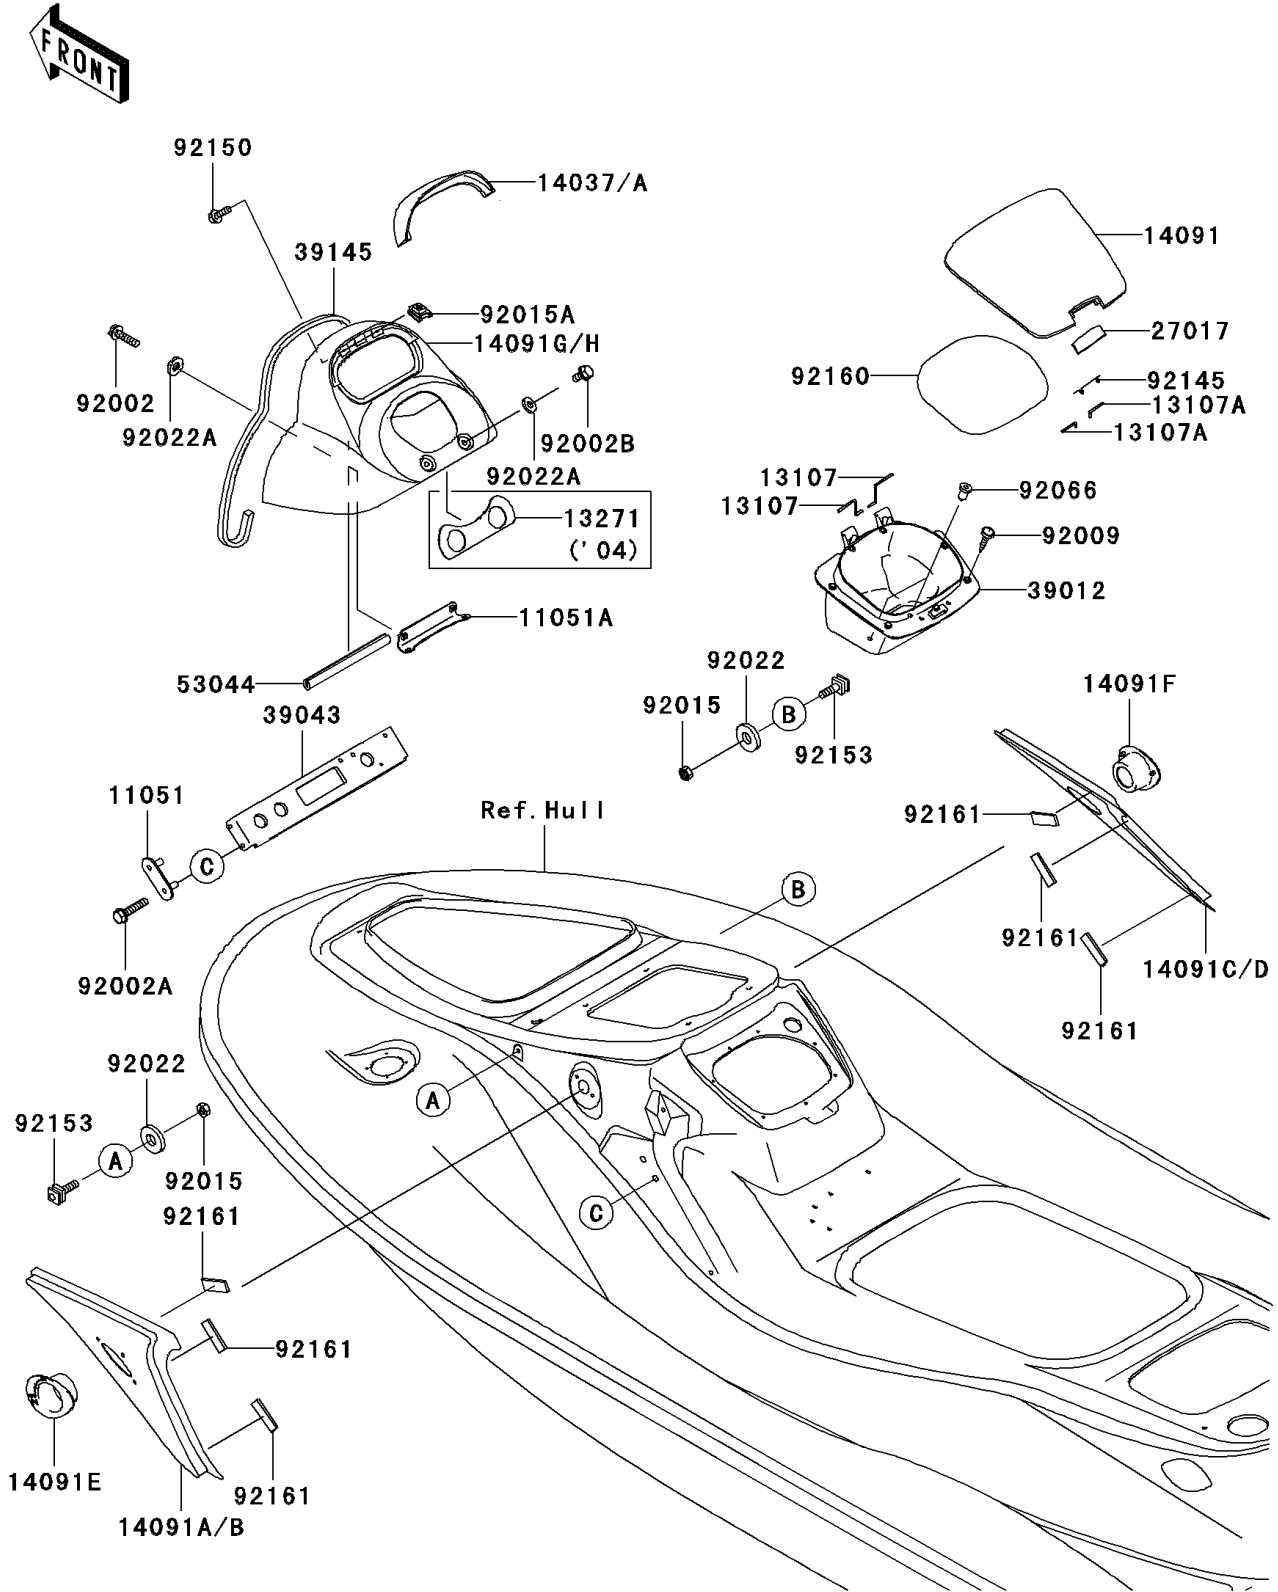

2004 900 STX PARTS DIAGRAM

Hull Middle Fittings

F3136

2004 900 STX PARTS LIST

Hull Middle Fittings

ITEM NAME	PART NUMBER	QUANTITY
BRACKET,CROSSMEMBER (Ref # 11051)	11051-3782	2
BRACKET (Ref # 11051A)	11051-3811	1
SHAFT (Ref # 13107)	13107-3761	2
SHAFT (Ref # 13107A)	13107-3769	2
PLATE,HANDLE COVER (Ref # 13271)	13271-3843	1
SCREEN,METER,M.R.RED (Ref # 14037A)	14037-3709-369	1
COVER,CENTER STORAGE,J.WHITE (Ref # 14091)	14091-3710-8C	1
COVER,SIDE,LH,M.R.RED (Ref # 14091B)	14091-3713-369	1
COVER,SIDE,RH,M.R.RED (Ref # 14091D)	14091-3714-369	1
COVER,CHOKE KNOB,F.BLACK (Ref # 14091E)	14091-3715-6Z	1
COVER,FUEL KNOB,F.BLACK (Ref # 14091F)	14091-3716-6Z	1
COVER,HANDLE,M.R.RED (Ref # 14091G)	14091-3768-369	1
LOCK,CENTER STORAGE (Ref # 27017)	27017-3725	1
CASE-STORAGE (Ref # 39012)	39012-3735	1
CROSSMEMBER-COMP (Ref # 39043)	39043-3703	1
TRIM-SEAL,L=900 (Ref # 39145)	39145-3772	1
TRIM,L=180 (Ref # 53044)	53044-3755	1
BOLT,6X25 (Ref # 92002)	92002-3714	2
BOLT,6X30 (Ref # 92002A)	92002-3726	4
BOLT,6X12 (Ref # 92002B)	92002-3763	2
SCREW,TAPPING,5X20 (Ref # 92009)	92009-3716	8
NUT,LOCK,5MM (Ref # 92015)	92015-3798	6
NUT,CLIP,5MM (Ref # 92015A)	92015-3830	2
WASHER,5X16X1.5 (Ref # 92022)	92022-3041	6
WASHER,6.5X20X1.5 (Ref # 92022A)	92022-3710	4
PLUG (Ref # 92066)	92066-3773	2
SPRING (Ref # 92145)	92145-3711	1
BOLT,5X16 (Ref # 92150)	92150-3778	2
BOLT,5MM (Ref # 92153)	92153-3703	6

2004 900 STX PARTS LIST

Hull Middle Fittings

ITEM NAME	PART NUMBER	QUANTITY
DAMPER (Ref # 92160)	92160-3933	1
DAMPER (Ref # 92161)	92161-3756	6