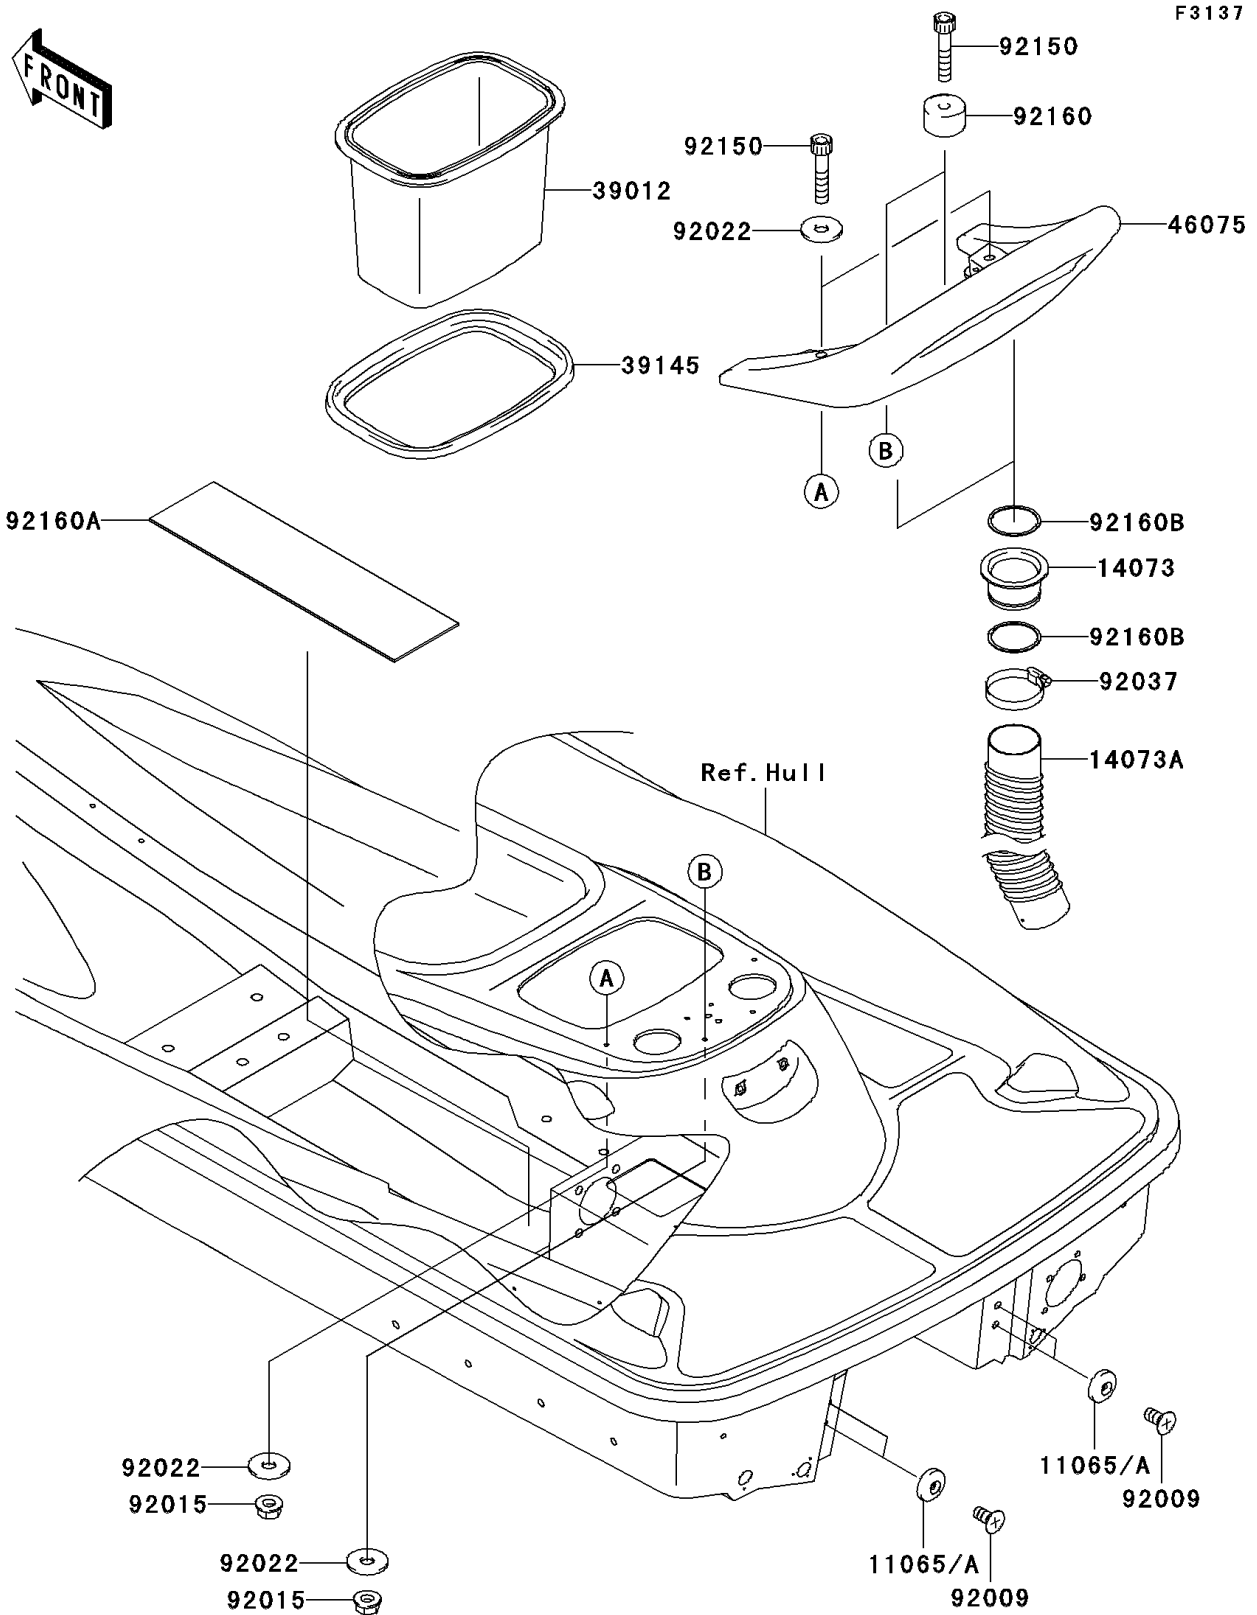

2004 900 STX PARTS DIAGRAM

Hull Rear Fittings

2004 900 STX PARTS LIST

Hull Rear Fittings

ITEM NAME	PART NUMBER	QUANTITY
CAP,STEP NUT (Ref # 11065)	11065-3712	4
DUCT (Ref # 14073)	14073-3798	2
DUCT (Ref # 14073A)	14073-3799	2
CASE-STORAGE,RR (Ref # 39012)	39012-3720	1
TRIM-SEAL,REAR STORAGE CASE (Ref # 39145)	39145-3783	1
GRIP,RR,F.BLACK (Ref # 46075)	46075-3755-6Z	1
SCREW,6X12 (Ref # 92009)	92009-3852	4
NUT,6MM (Ref # 92015)	92015-3767	4
WASHER,6.5X20X1.5 (Ref # 92022)	92022-3710	6
CLAMP (Ref # 92037)	92037-3738	2
BOLT,SOCKET,6X30 (Ref # 92150)	92150-3822	4
DAMPER (Ref # 92160)	92160-3738	2
DAMPER (Ref # 92160A)	92160-3839	1
DAMPER (Ref # 92160B)	92160-3910	4