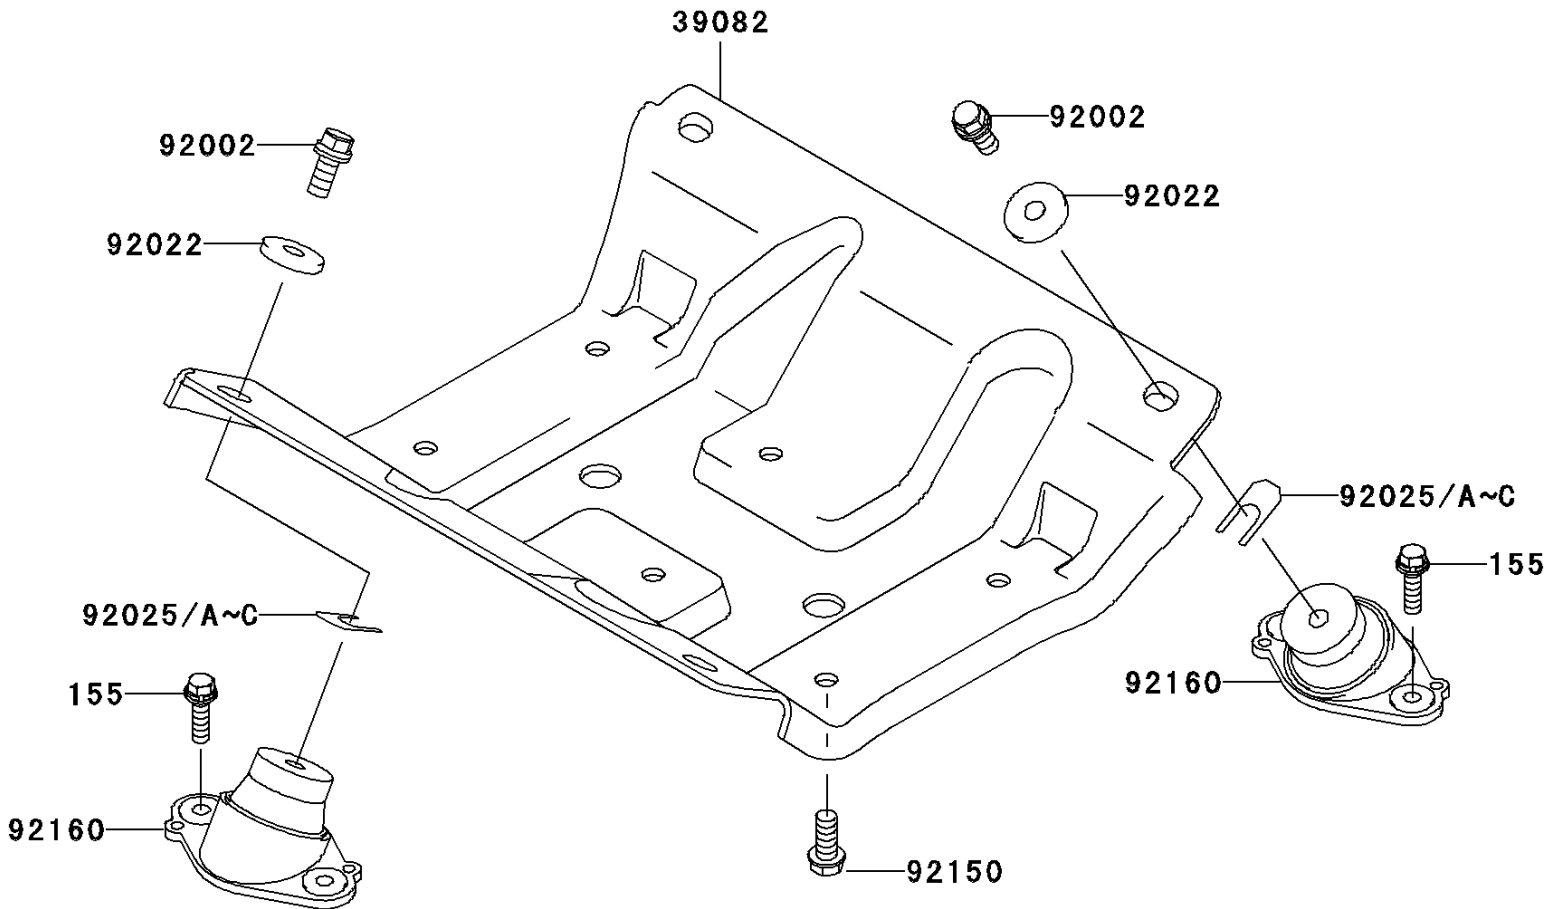

2005 900 STX PARTS DIAGRAM

Engine Mount

F3144

2005 900 STX PARTS LIST

Engine Mount

ITEM NAME	PART NUMBER	QUANTITY
BOLT-WSP-SMALL,8X30 (Ref # 155)	155R0830	8
MOUNT-ENGINE (Ref # 39082)	39082-3722	1
BOLT,10X25 (Ref # 92002)	92002-3770	4
WASHER,32X10.5X4 (Ref # 92022)	92022-3023	4
SHIM,T=0.3MM (Ref # 92025)	92025-3705	AR
SHIM,T=0.5MM (Ref # 92025A)	92025-3706	AR
SHIM,T=1.0MM (Ref # 92025B)	92025-3707	AR
SHIM,T=1.5MM (Ref # 92025C)	92025-3708	AR
BOLT,10X25 (Ref # 92150)	92150-3818	6
DAMPER,ENGINE MOUNT (Ref # 92160)	92160-3838	4