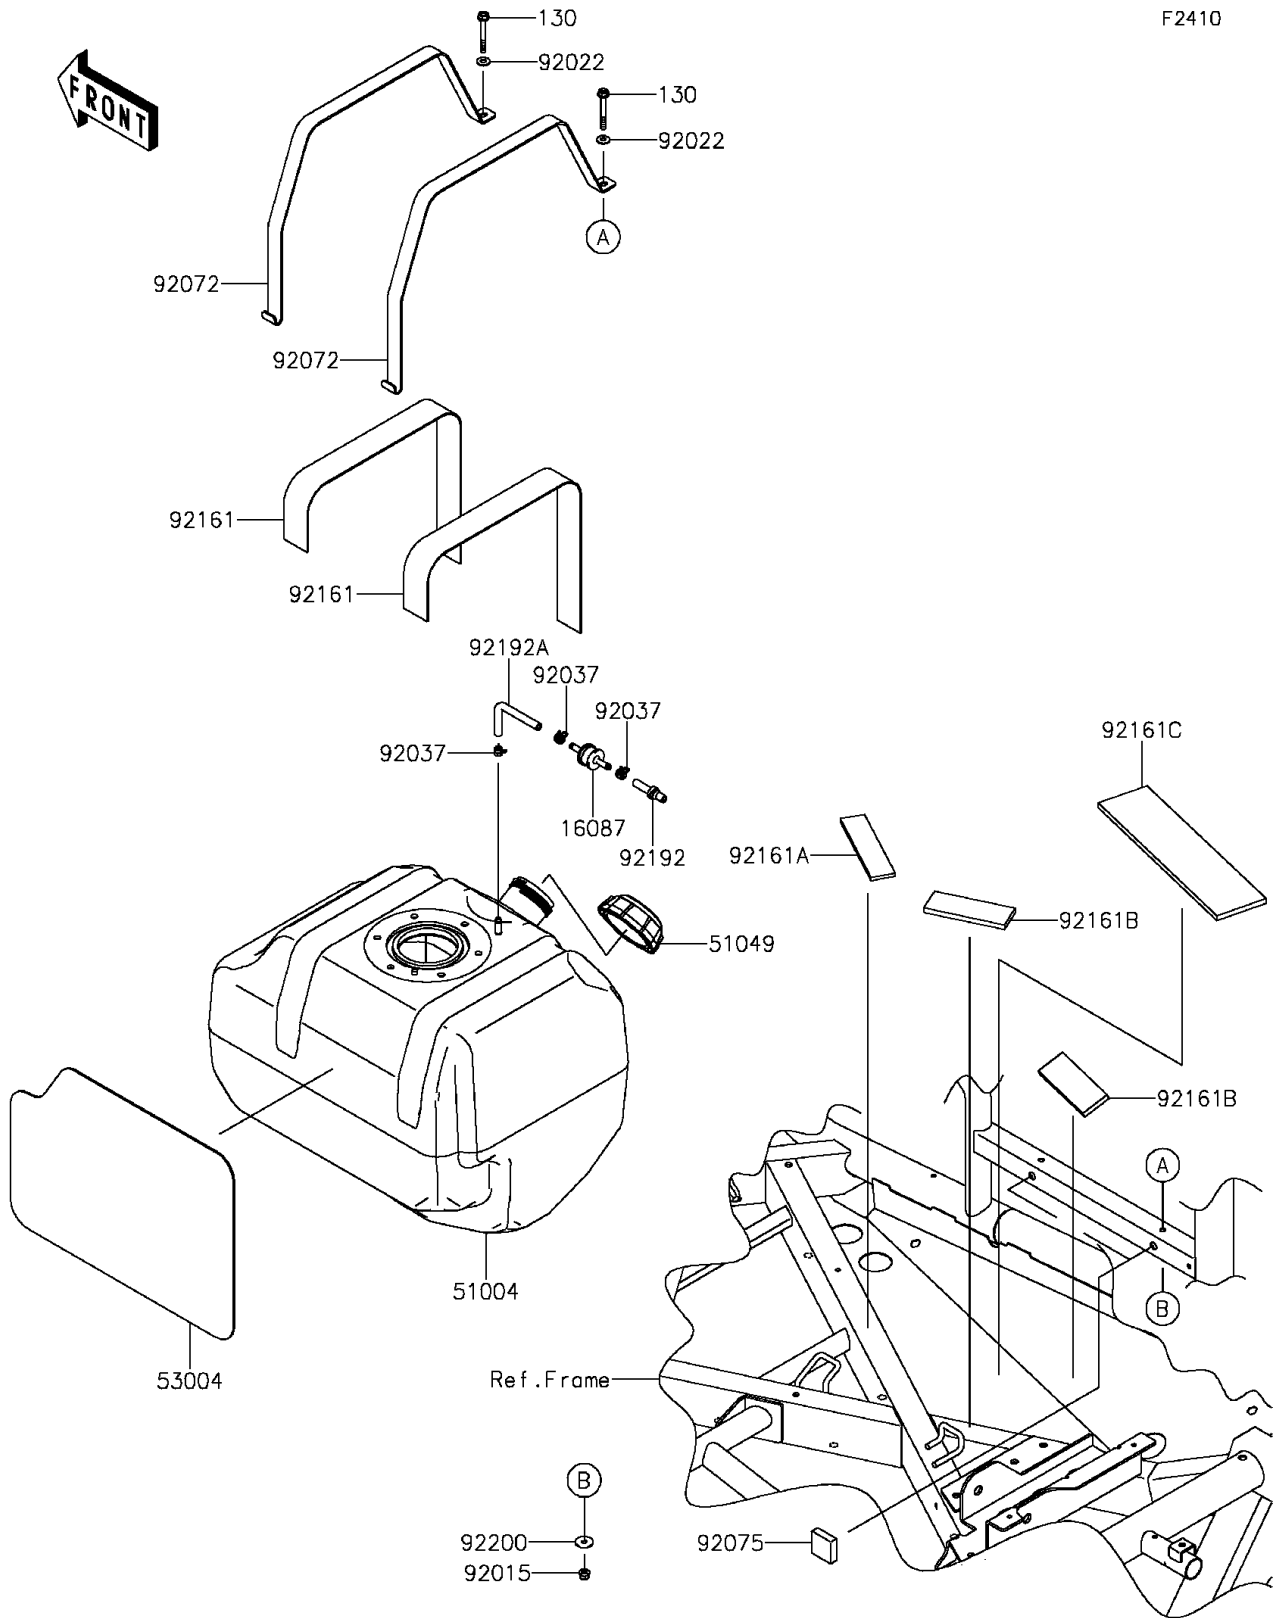

# 2014 TERYX® LE PARTS DIAGRAM

Fuel Tank

## 2014 TERYX® LE PARTS LIST

### Fuel Tank

ITEM NAME	PART NUMBER	QUANTITY
BOLT-FLANGED,6X50 (Ref # 130)	130BA0650	2
VALVE-CHECK (Ref # 16087)	16087-0703	1
TANK-FUEL (Ref # 51004)	51004-0002	1
CAP-TANK,FUEL (Ref # 51049)	51049-0001	1
MAT (Ref # 53004)	53004-0554	1
NUT,LOCK,FLANGED,6MM (Ref # 92015)	92015-1339	2
WASHER,7X16X1.2 (Ref # 92022)	92022-1344	2
CLAMP,TUBE (Ref # 92037)	92037-1461	3
BAND,FUEL TANK (Ref # 92072)	92072-0704	2
DAMPER (Ref # 92075)	92075-1882	2
DAMPER,FUEL TANK (Ref # 92161)	92161-0794	2
DAMPER,31.1X130X5 (Ref # 92161A)	92161-0936	1
DAMPER,38X105X7 (Ref # 92161B)	92161-0948	2
DAMPER,70X280X7 (Ref # 92161C)	92161-1452	1
TUBE,FRAME PIPE-CHECK VALVE (Ref # 92192)	92192-0068	1
TUBE,VENT (Ref # 92192A)	92192-0949	1
WASHER,6.5X22X1.6 (Ref # 92200)	92200-1087	2