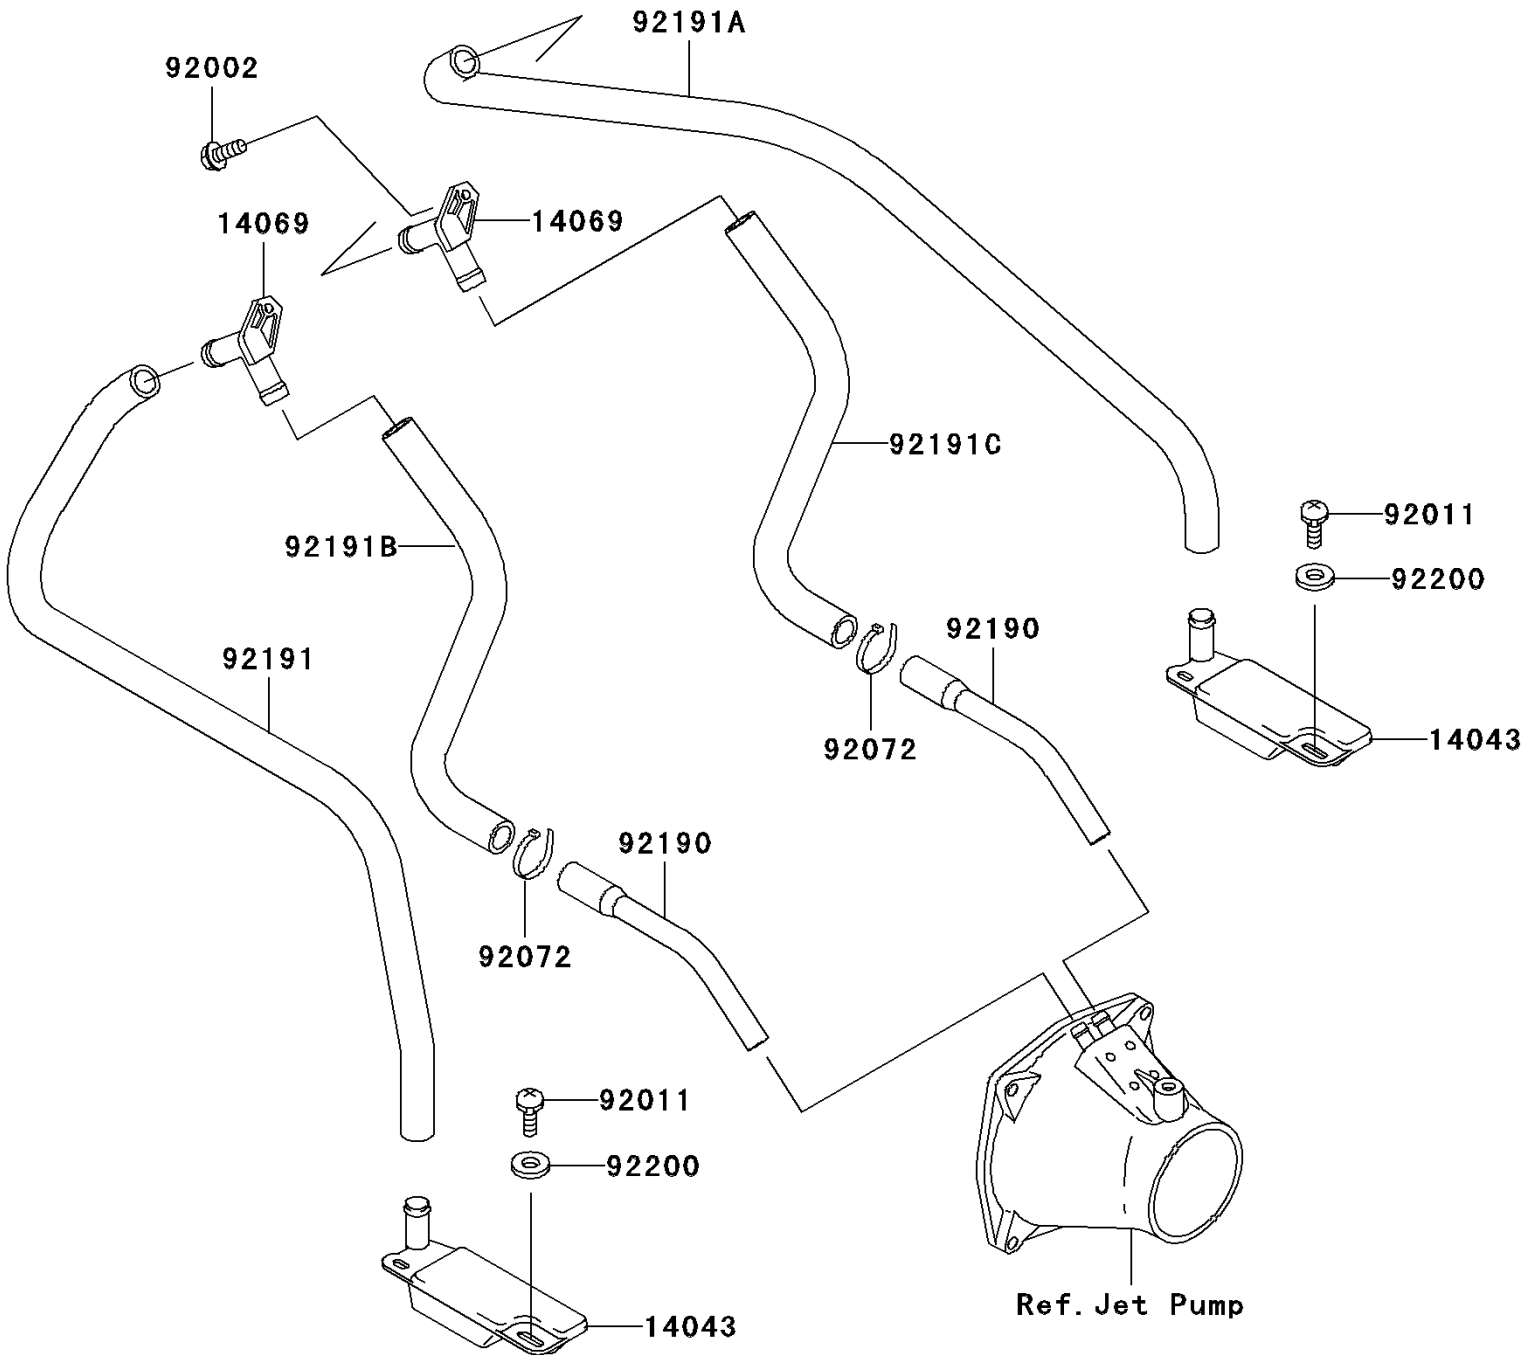

2004 900 STX PARTS DIAGRAM

Bilge System

F3145

2004 900 STX PARTS LIST

Bilge System

ITEM NAME	PART NUMBER	QUANTITY
FILTER (Ref # 14043)	14043-3708	2
BREATHER (Ref # 14069)	14069-3708	2
BOLT,6X16 (Ref # 92002)	92002-3728	2
SCREW,TAPPING (Ref # 92011)	92011-561	4
BAND,L=188 (Ref # 92072)	92072-1239	2
TUBE,HULL-NOZZLE (Ref # 92190)	92190-3971	2
TUBE,FILTER-BREATHER(LH) (Ref # 92191)	92191-3821	1
TUBE,FILTER-BREATHER(RH) (Ref # 92191A)	92191-3822	1
TUBE,BILGE BREATHER-HULL,LEFT (Ref # 92191B)	92191-3927	1
TUBE,BILGE BREATHER-HULL,RIGHT (Ref # 92191C)	92191-3928	1
WASHER,5.9X16X1.5 (Ref # 92200)	92200-3714	4