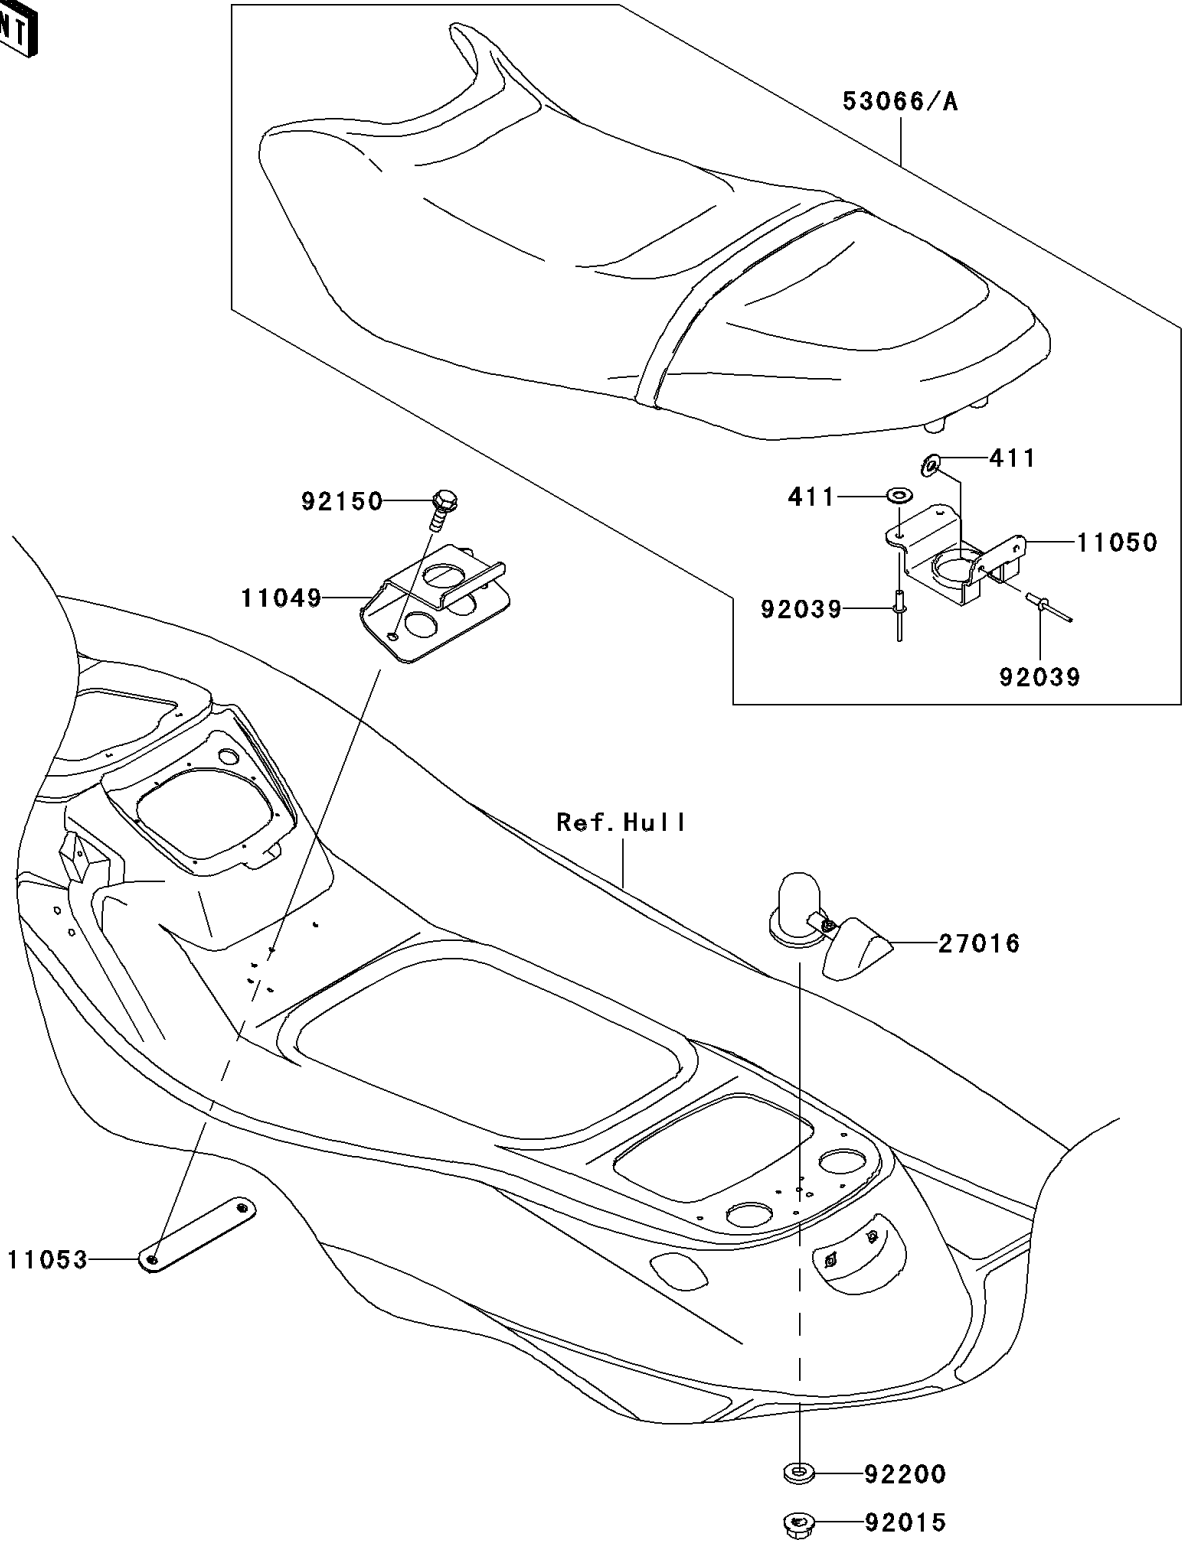

# 2004 900 STX PARTS DIAGRAM

Seat

F3146

## 2004 900 STX PARTS LIST

### Seat

ITEM NAME	PART NUMBER	QUANTITY
WASHER-PLAIN,5MM (Ref # 411)	411S0500	4
BRACKET,SEAT (Ref # 11049)	11049-3735	1
BRACKET,SEAT LOCK (Ref # 11050)	11050-3741	1
BRACKET (Ref # 11053)	11053-3785	1
LOCK-ASSY,SEAT,F.BLACK (Ref # 27016)	27016-3744-6Z	1
SEAT-ASSY,M.R.RED (Ref # 53066)	53066-3704-325	1
NUT,FLANGED,8MM (Ref # 92015)	92015-3709	1
RIVET (Ref # 92039)	92039-3714	4
BOLT,6X18 (Ref # 92150)	92150-3729	2
WASHER,8.5X25X1.5 (Ref # 92200)	92200-3717	1