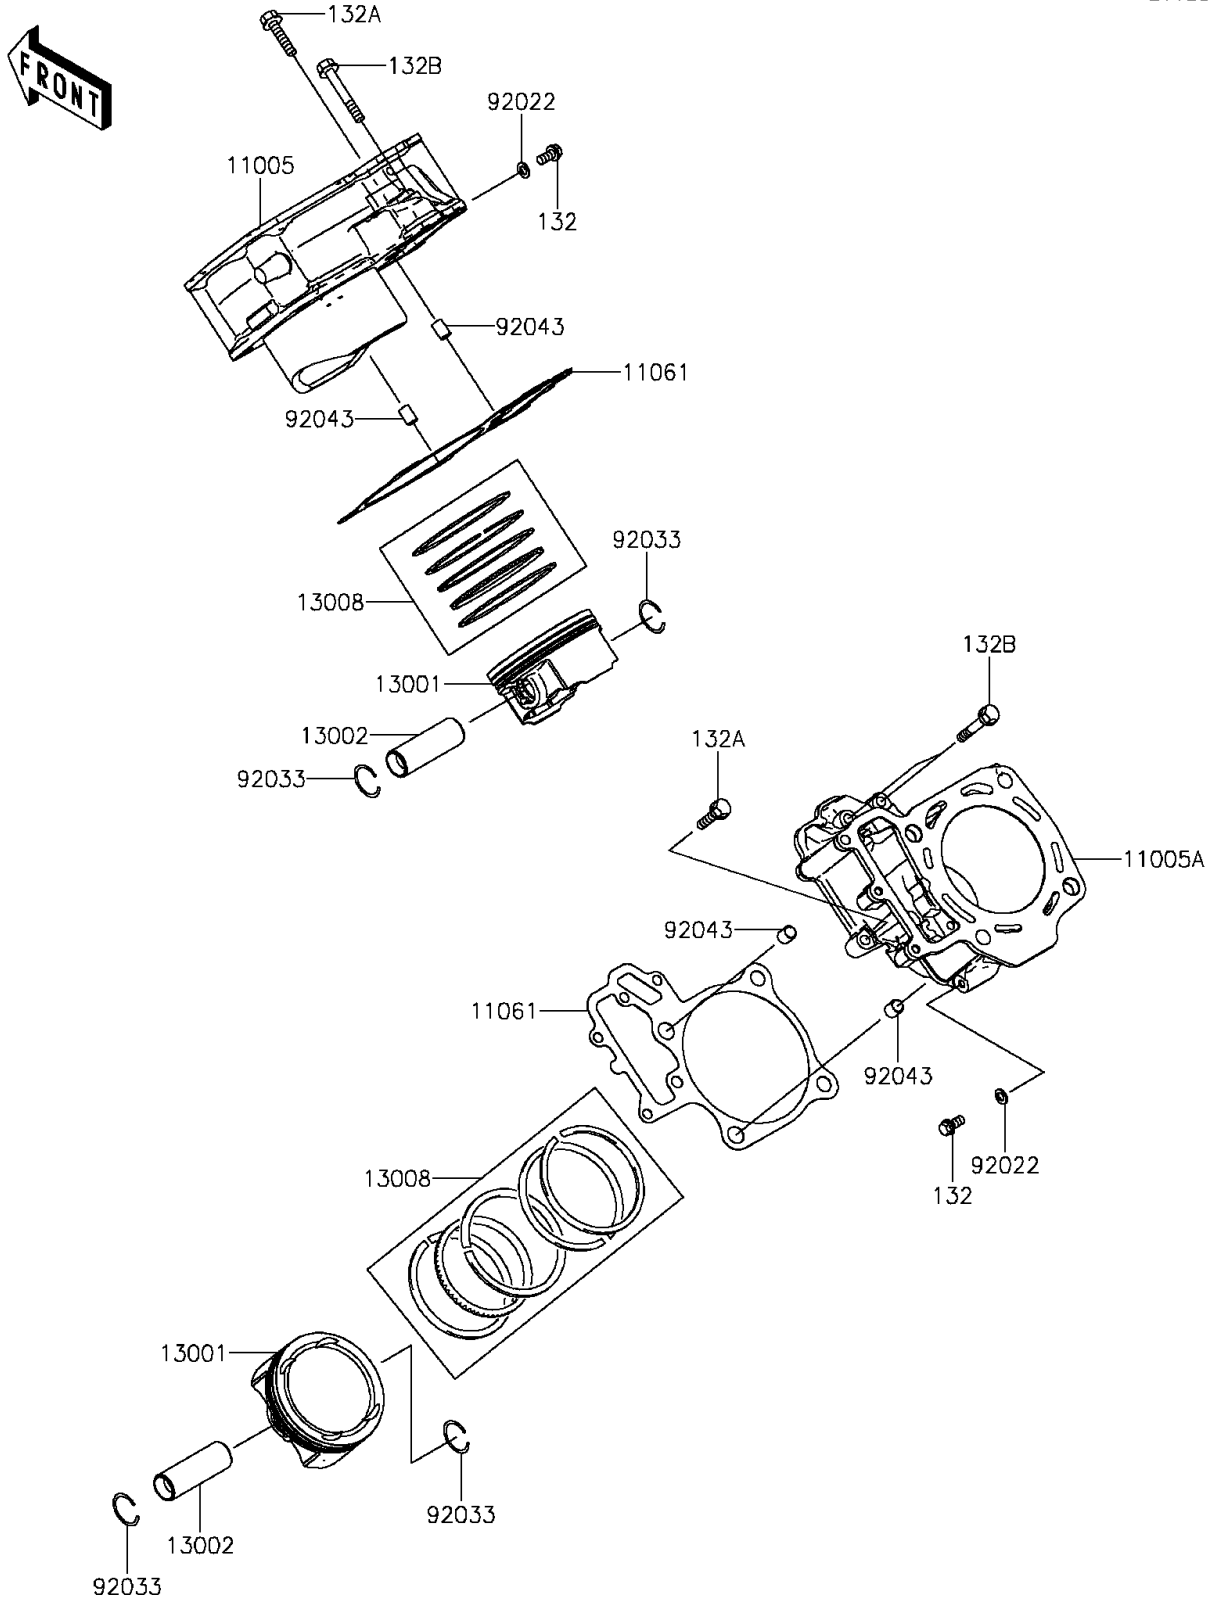

# 2014 TERYX® CAMO PARTS DIAGRAM

Cylinder/Piston(s)

E1120

## 2014 TERYX® CAMO PARTS LIST

### Cylinder/Piston(s)

ITEM NAME	PART NUMBER	QUANTITY
BOLT-FLANGED-SMALL,6X12 (Ref # 132)	132BA0612	2
BOLT-FLANGED-SMALL,6X30 (Ref # 132A)	132BA0630	2
BOLT-FLANGED-SMALL,6X40 (Ref # 132B)	132BA0640	4
CYLINDER-ENGINE,FR (Ref # 11005)	11005-0628	1
CYLINDER-ENGINE,RR (Ref # 11005A)	11005-0629	1
GASKET,CYLINDER BASE (Ref # 11061)	11061-0730	2
PISTON-ENGINE (Ref # 13001)	13001-0740	2
PIN-PISTON (Ref # 13002)	13002-0711	2
RING-SET-PISTON (Ref # 13008)	13008-0042	2
WASHER,6.2X11X1 (Ref # 92022)	92022-304	2
RING-SNAP (Ref # 92033)	92033-1207	4
PIN,10.1X12X14 (Ref # 92043)	92043-4009	4