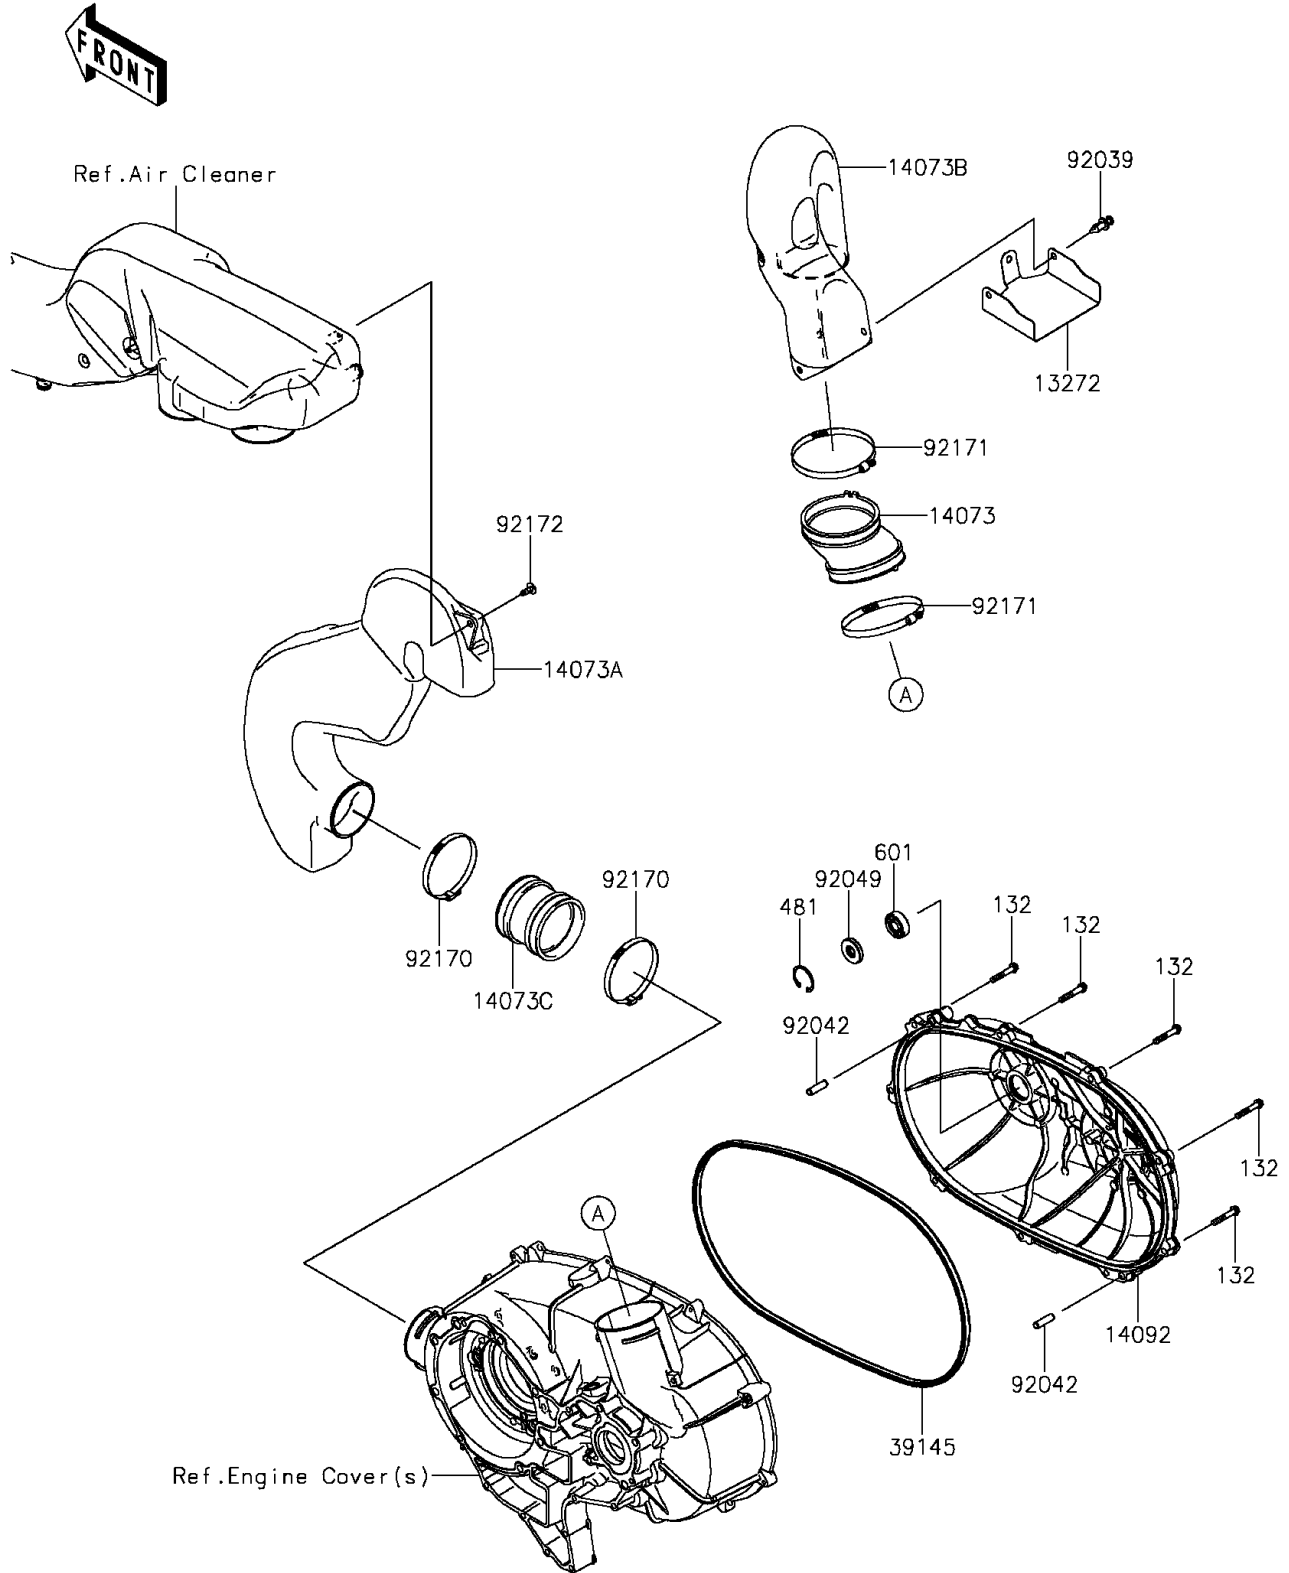

2014 TERYX® CAMO PARTS DIAGRAM

Converter Cover

E1393

2014 TERYX® CAMO PARTS LIST

Converter Cover

ITEM NAME	PART NUMBER	QUANTITY
BOLT-FLANGED-SMALL,6X35 (Ref # 132)	132BA0635	9
CIRCLIP-TYPE-C,32MM (Ref # 481)	481J3200	1
BEARING-BALL (Ref # 601)	601A6201	1
PLATE (Ref # 13272)	13272-1553	1
DUCT,JOINT (Ref # 14073)	14073-0307	1
DUCT,INTAKE (Ref # 14073A)	14073-0760	1
DUCT,EXHAUST (Ref # 14073B)	14073-0783	1
DUCT,JOINT (Ref # 14073C)	14073-1805	1
COVER,CVT (Ref # 14092)	14092-0266	1
TRIM-SEAL,CVT COVER (Ref # 39145)	39145-0043	1
RIVET (Ref # 92039)	92039-1229	3
PIN,DOWEL,8X28 (Ref # 92042)	92042-050	2
SEAL-OIL,12X32X5.8 (Ref # 92049)	92049-0167	1
CLAMP (Ref # 92170)	92170-1763	2
CLAMP (Ref # 92171)	92171-1383	2
SCREW (Ref # 92172)	92172-0297	1