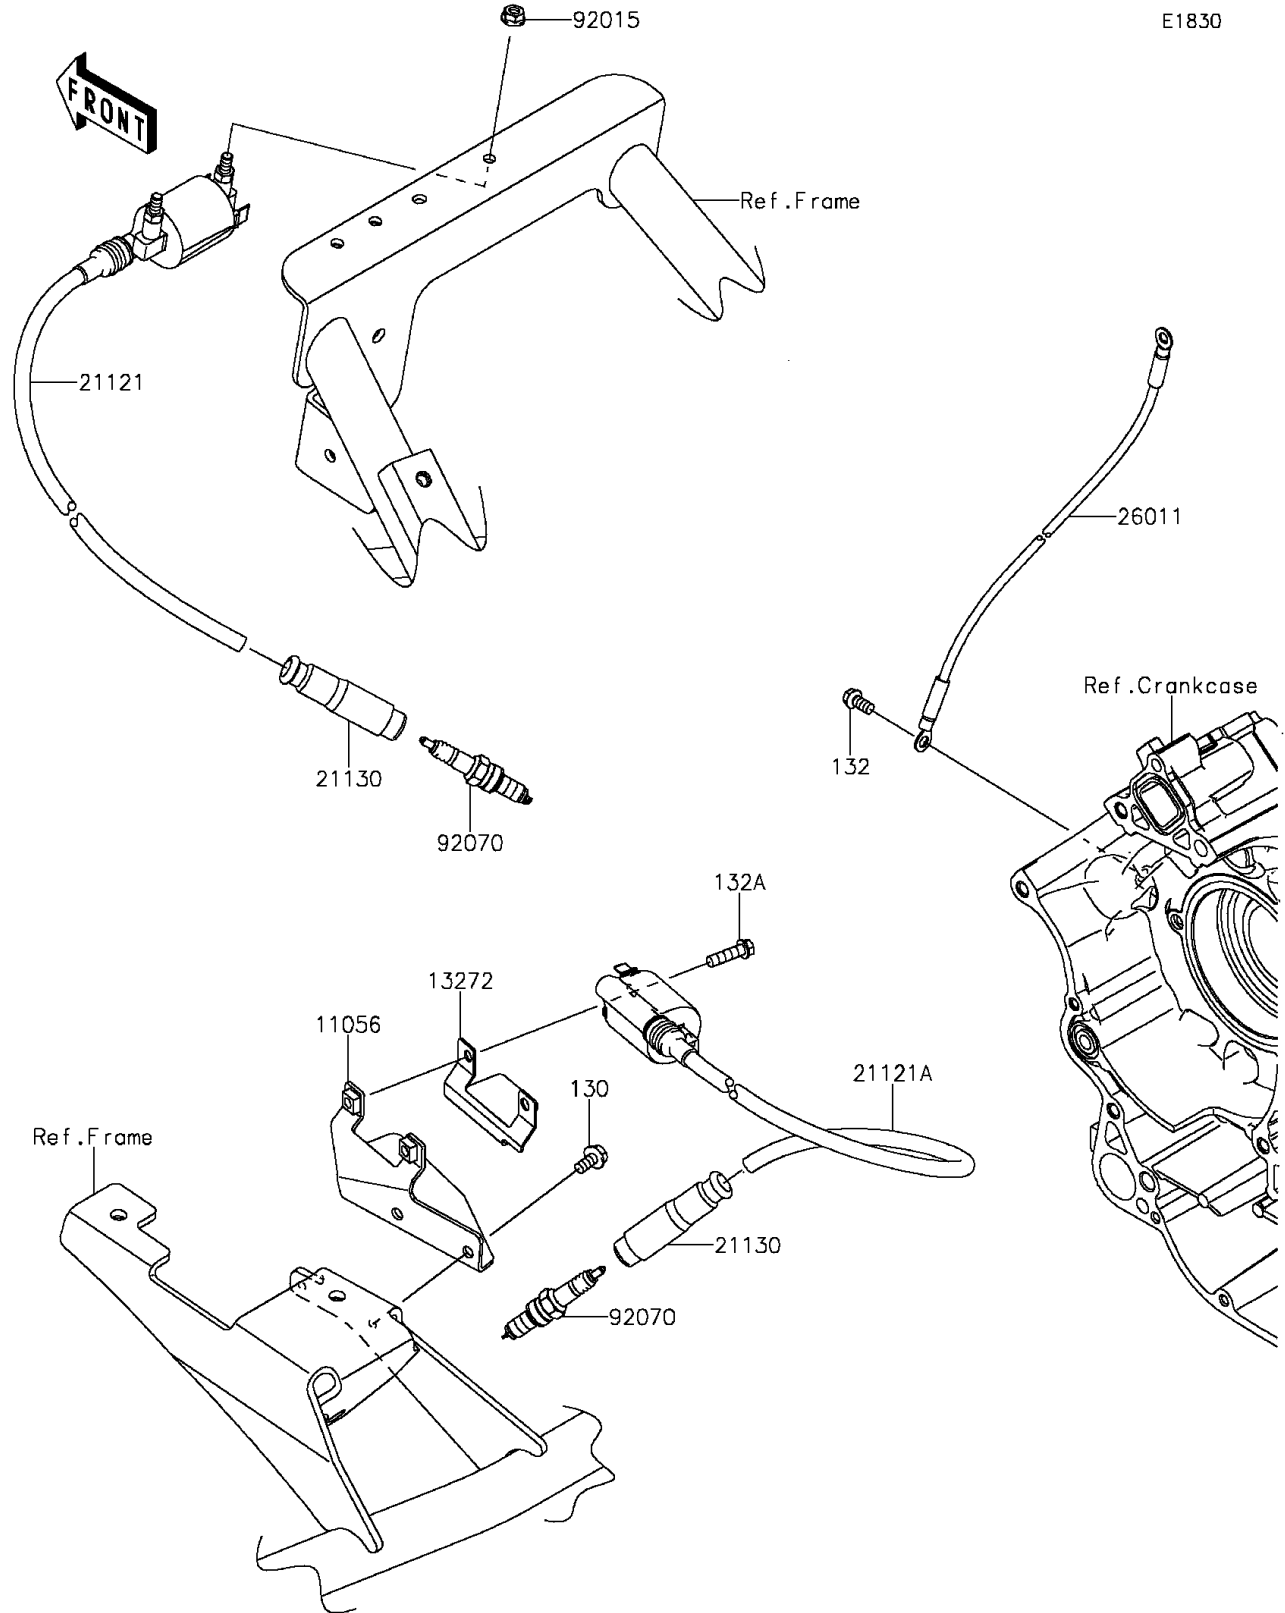

2014 TERYX® CAMO PARTS DIAGRAM

Ignition System

2014 TERYX® CAMO PARTS LIST

Ignition System

ITEM NAME	PART NUMBER	QUANTITY
BOLT-FLANGED,6X12 (Ref # 130)	130BA0612	2
BOLT-FLANGED-SMALL,6X12 (Ref # 132)	132BA0612	1
BOLT-FLANGED-SMALL,6X22 (Ref # 132A)	132BA0622	2
BRACKET (Ref # 11056)	11056-2673	1
PLATE (Ref # 13272)	13272-1541	1
COIL-IGNITION (Ref # 21121)	21121-0716	1
COIL-IGNITION (Ref # 21121A)	21121-0717	1
CAP-SPARK PLUG (Ref # 21130)	21130-1071	2
WIRE-LEAD (Ref # 26011)	26011-0712	1
NUT,FLANGED,6MM (Ref # 92015)	92015-1367	2
PLUG-SPARK,CPR7EA-9(NGK) (Ref # 92070)	92070-0022	2