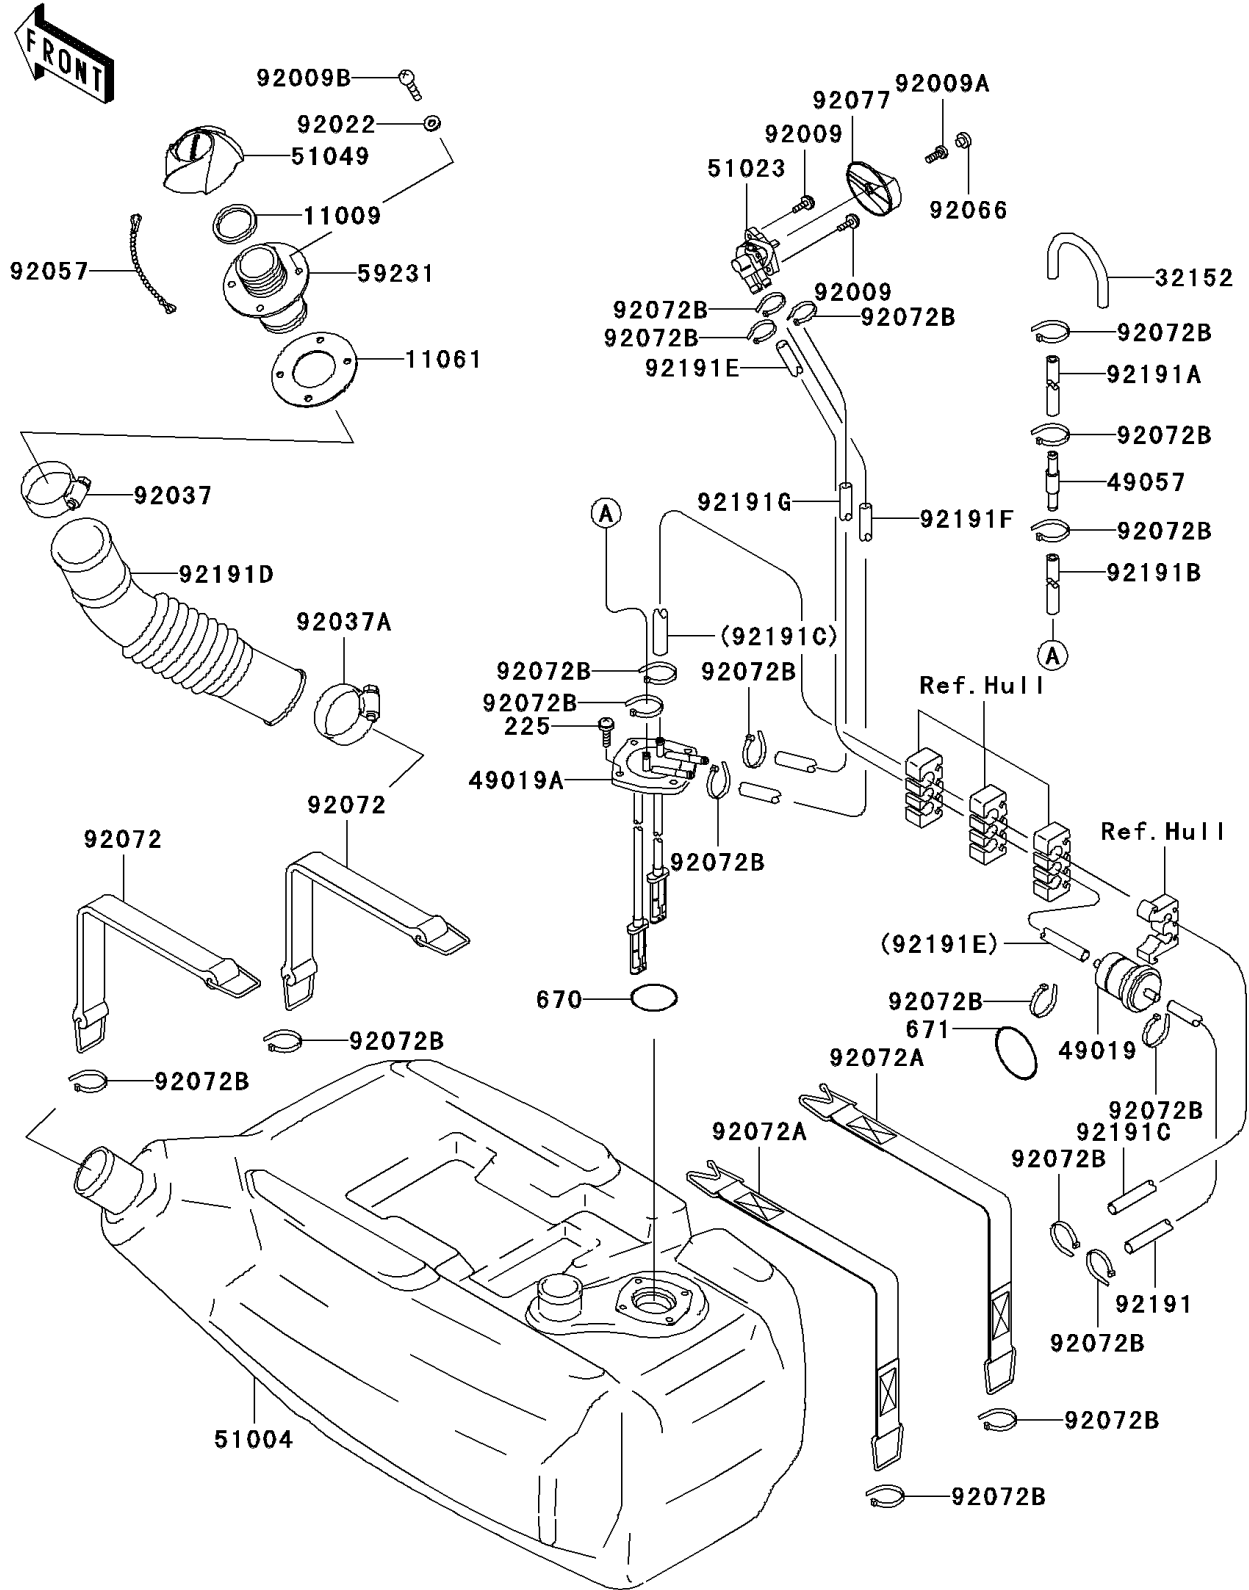

2004 900 STX PARTS DIAGRAM

Fuel Tank

F3173

2004 900 STX PARTS LIST

Fuel Tank

ITEM NAME	PART NUMBER	QUANTITY
SCREW-PAN-WSP-CROS,5X20 (Ref # 225)	225R0520	4
O RING,36MM (Ref # 670)	670B3036	1
O RING,65MM (Ref # 671)	671B2565	1
GASKET,TANK CAP (Ref # 11009)	11009-3020	1
GASKET (Ref # 11061)	11061-3701	1
PIPE (Ref # 32152)	32152-3705	1
FILTER-FUEL (Ref # 49019)	49019-3712	1
FILTER-FUEL (Ref # 49019A)	49019-3718	1
VALVE-RELIEF (Ref # 49057)	49057-3707	1
TANK-FUEL (Ref # 51004)	51004-3740	1
TAP-ASSY,FUEL (Ref # 51023)	51023-3736	1
CAP-TANK,FUEL (Ref # 51049)	51049-3725	1
FILLER,FUEL TANK (Ref # 59231)	59231-3716	1
SCREW,5X16 (Ref # 92009)	92009-3789	2
SCREW,4X12 (Ref # 92009A)	92009-3838	1
SCREW,TAPPING,4X16 (Ref # 92009B)	92009-3849	4
WASHER (Ref # 92022)	92022-563	4
CLAMP (Ref # 92037)	92037-3009	1
CLAMP (Ref # 92037A)	92037-3738	1
CHAIN,COVER,L=100 (Ref # 92057)	92057-3704	1
PLUG,FUEL&CHOKE KNOB,F.BLACK (Ref # 92066)	92066-3770-6Z	1
BAND (Ref # 92072)	92072-3845	2
BAND (Ref # 92072A)	92072-3850	2
BAND,L=99 (Ref # 92072B)	92072-3871	18
KNOB,FUEL&CHOKE,F.BLACK (Ref # 92077)	92077-3732-6Z	1
TUBE,"ON",5.8X10.8X270 (Ref # 92191)	92191-3708	1
TUBE,5.8X10.8X1000 (Ref # 92191A)	92191-3736	1
TUBE,5.8X10.8X100 (Ref # 92191B)	92191-3828	1
TUBE,CARB-TANK (Ref # 92191C)	92191-3901	1

2004 900 STX PARTS LIST

Fuel Tank

ITEM NAME	PART NUMBER	QUANTITY
TUBE,FUEL TANK - FILLER (Ref # 92191D)	92191-3903	1
TUBE,TAP-FILTER (Ref # 92191E)	92191-3930	1
TUBE,TANK-TAP(ON) (Ref # 92191F)	92191-3931	1
TUBE,TANK-TAP(RES) (Ref # 92191G)	92191-3932	1