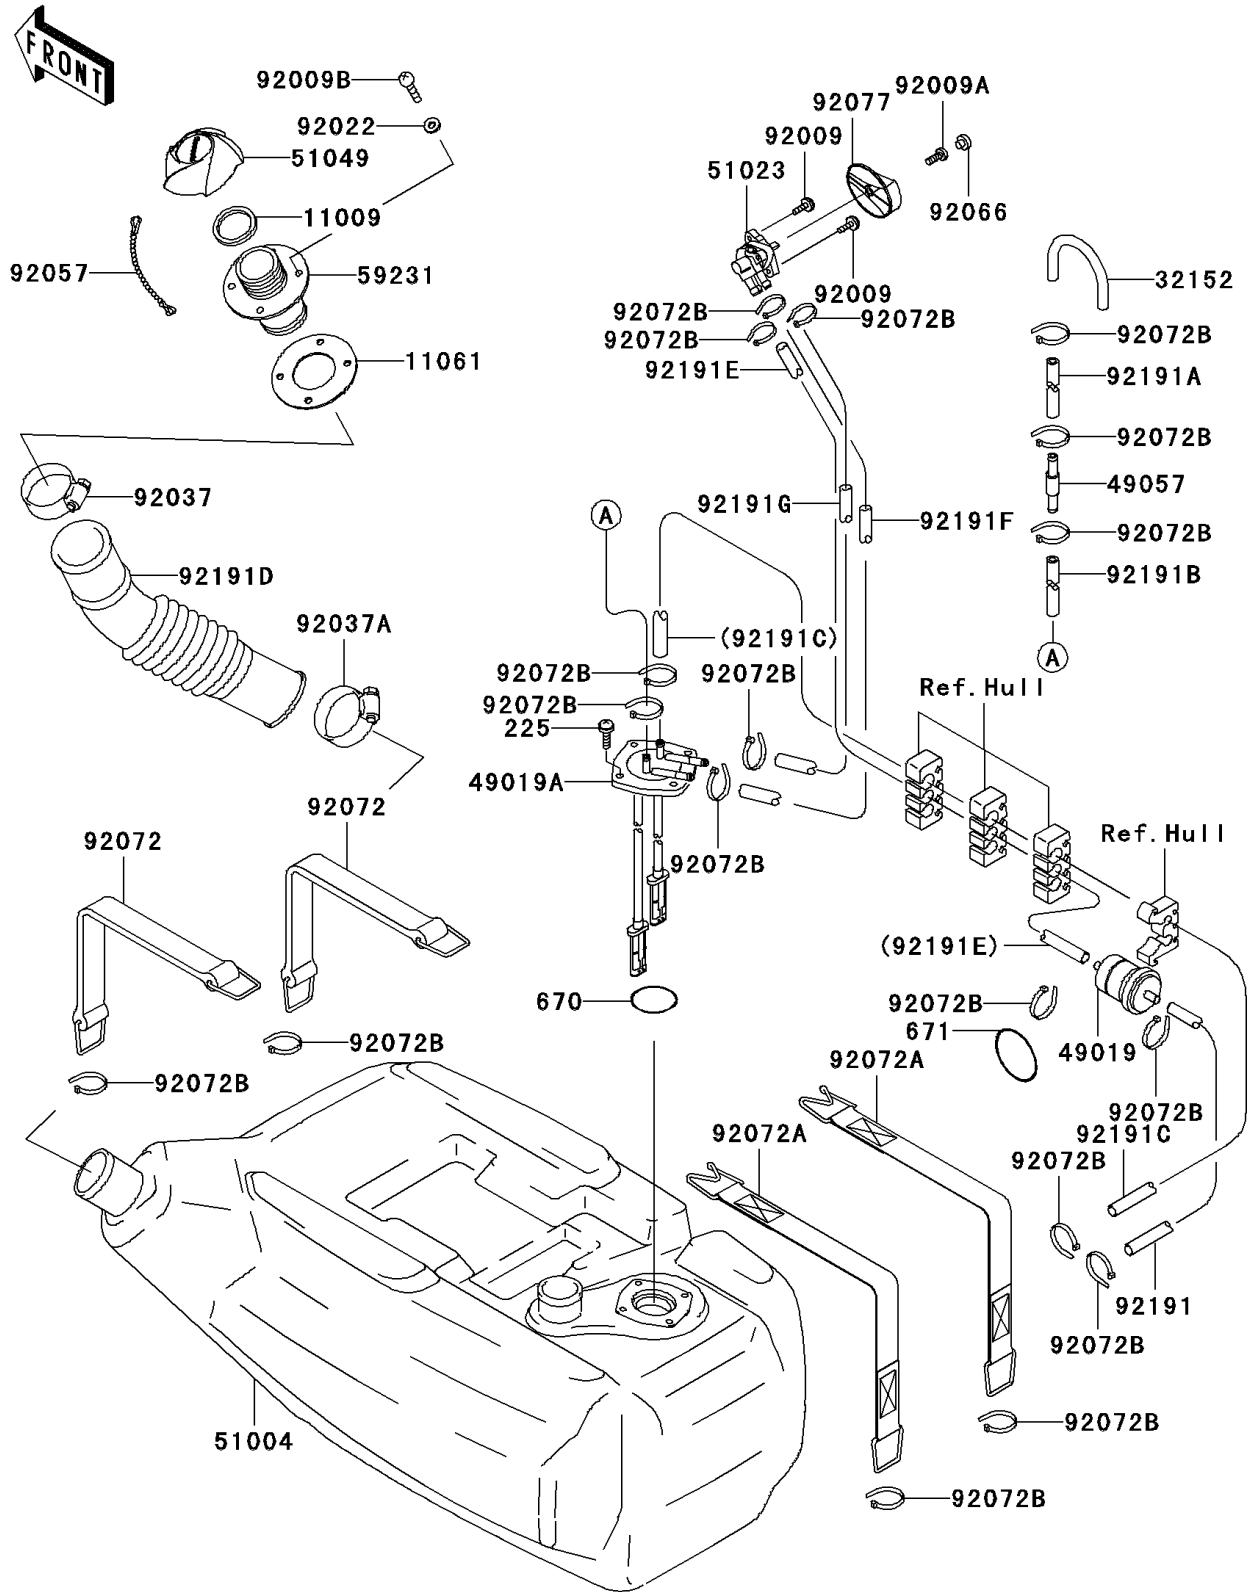

2005 900 STX PARTS DIAGRAM

Fuel Tank

F3173

2005 900 STX PARTS LIST

Fuel Tank

ITEM NAME	PART NUMBER	QUANTITY
SCREW-PAN-WSP-CROS,5X20 (Ref # 225)	225R0520	4
O RING,36MM (Ref # 670)	670B3036	1
O RING,65MM (Ref # 671)	671B2565	1
GASKET,TANK CAP (Ref # 11009)	11009-3020	1
GASKET (Ref # 11061)	11061-3701	1
PIPE (Ref # 32152)	32152-3705	1
FILTER-FUEL (Ref # 49019)	49019-3712	1
FILTER-FUEL (Ref # 49019A)	49019-3718	1
VALVE-RELIEF (Ref # 49057)	49057-3707	1
TANK-FUEL (Ref # 51004)	51004-3740	1
TAP-ASSY,FUEL (Ref # 51023)	51023-3736	1
CAP-TANK,FUEL (Ref # 51049)	51049-3725	1
FILLER,FUEL TANK (Ref # 59231)	59231-3716	1
SCREW,5X16 (Ref # 92009)	92009-3789	2
SCREW,4X12 (Ref # 92009A)	92009-3838	1
SCREW,TAPPING,4X16 (Ref # 92009B)	92009-3849	4
WASHER (Ref # 92022)	92022-563	4
CLAMP (Ref # 92037)	92037-3009	1
CLAMP (Ref # 92037A)	92037-3738	1
CHAIN,COVER,L=100 (Ref # 92057)	92057-3704	1
PLUG,FUEL&CHOKE KNOB,F.BLACK (Ref # 92066)	92066-3770-6Z	1
BAND (Ref # 92072)	92072-3845	2
BAND (Ref # 92072A)	92072-3850	2
BAND,L=99 (Ref # 92072B)	92072-3871	18
KNOB,FUEL&CHOKE,F.BLACK (Ref # 92077)	92077-3732-6Z	1
TUBE,"ON",5.8X10.8X270 (Ref # 92191)	92191-3708	1
TUBE,5.8X10.8X1000 (Ref # 92191A)	92191-3736	1
TUBE,5.8X10.8X100 (Ref # 92191B)	92191-3828	1
TUBE,CARB-TANK (Ref # 92191C)	92191-3901	1

2005 900 STX PARTS LIST

Fuel Tank

ITEM NAME	PART NUMBER	QUANTITY
TUBE,FUEL TANK - FILLER (Ref # 92191D)	92191-3903	1
TUBE,TAP-FILTER (Ref # 92191E)	92191-3930	1
TUBE,TANK-TAP(ON) (Ref # 92191F)	92191-3931	1
TUBE,TANK-TAP(RES) (Ref # 92191G)	92191-3932	1