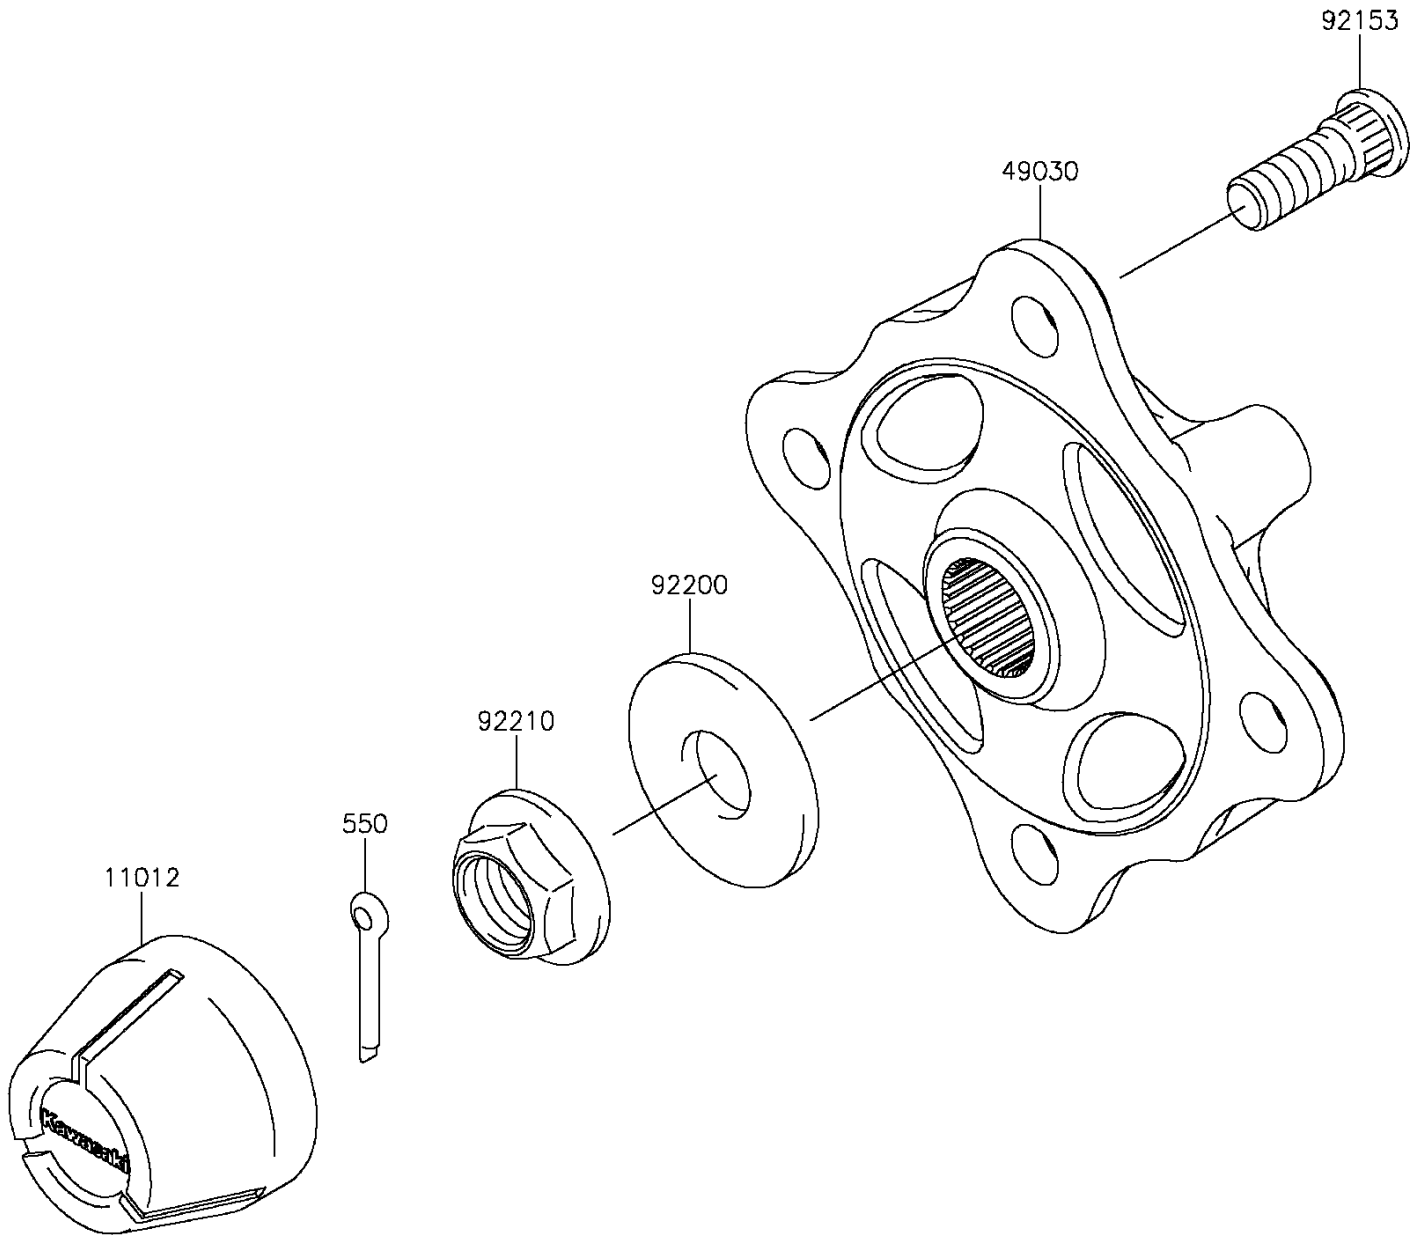

2014 TERYX® CAMO PARTS DIAGRAM

Front Hubs/Brakes

F2230

2014 TERYX® CAMO PARTS LIST

Front Hubs/Brakes

ITEM NAME	PART NUMBER	QUANTITY
PIN-COTTER,4.0X30 (Ref # 550)	550AA4030	2
CAP,WHEEL (Ref # 11012)	11012-1969	2
HUB,FR (Ref # 49030)	49030-0560	2
BOLT,12MM (Ref # 92153)	92153-1915	8
WASHER,20.3X52X4.5 (Ref # 92200)	92200-0130	2
NUT,FLANGED,20MM (Ref # 92210)	92210-2093	2