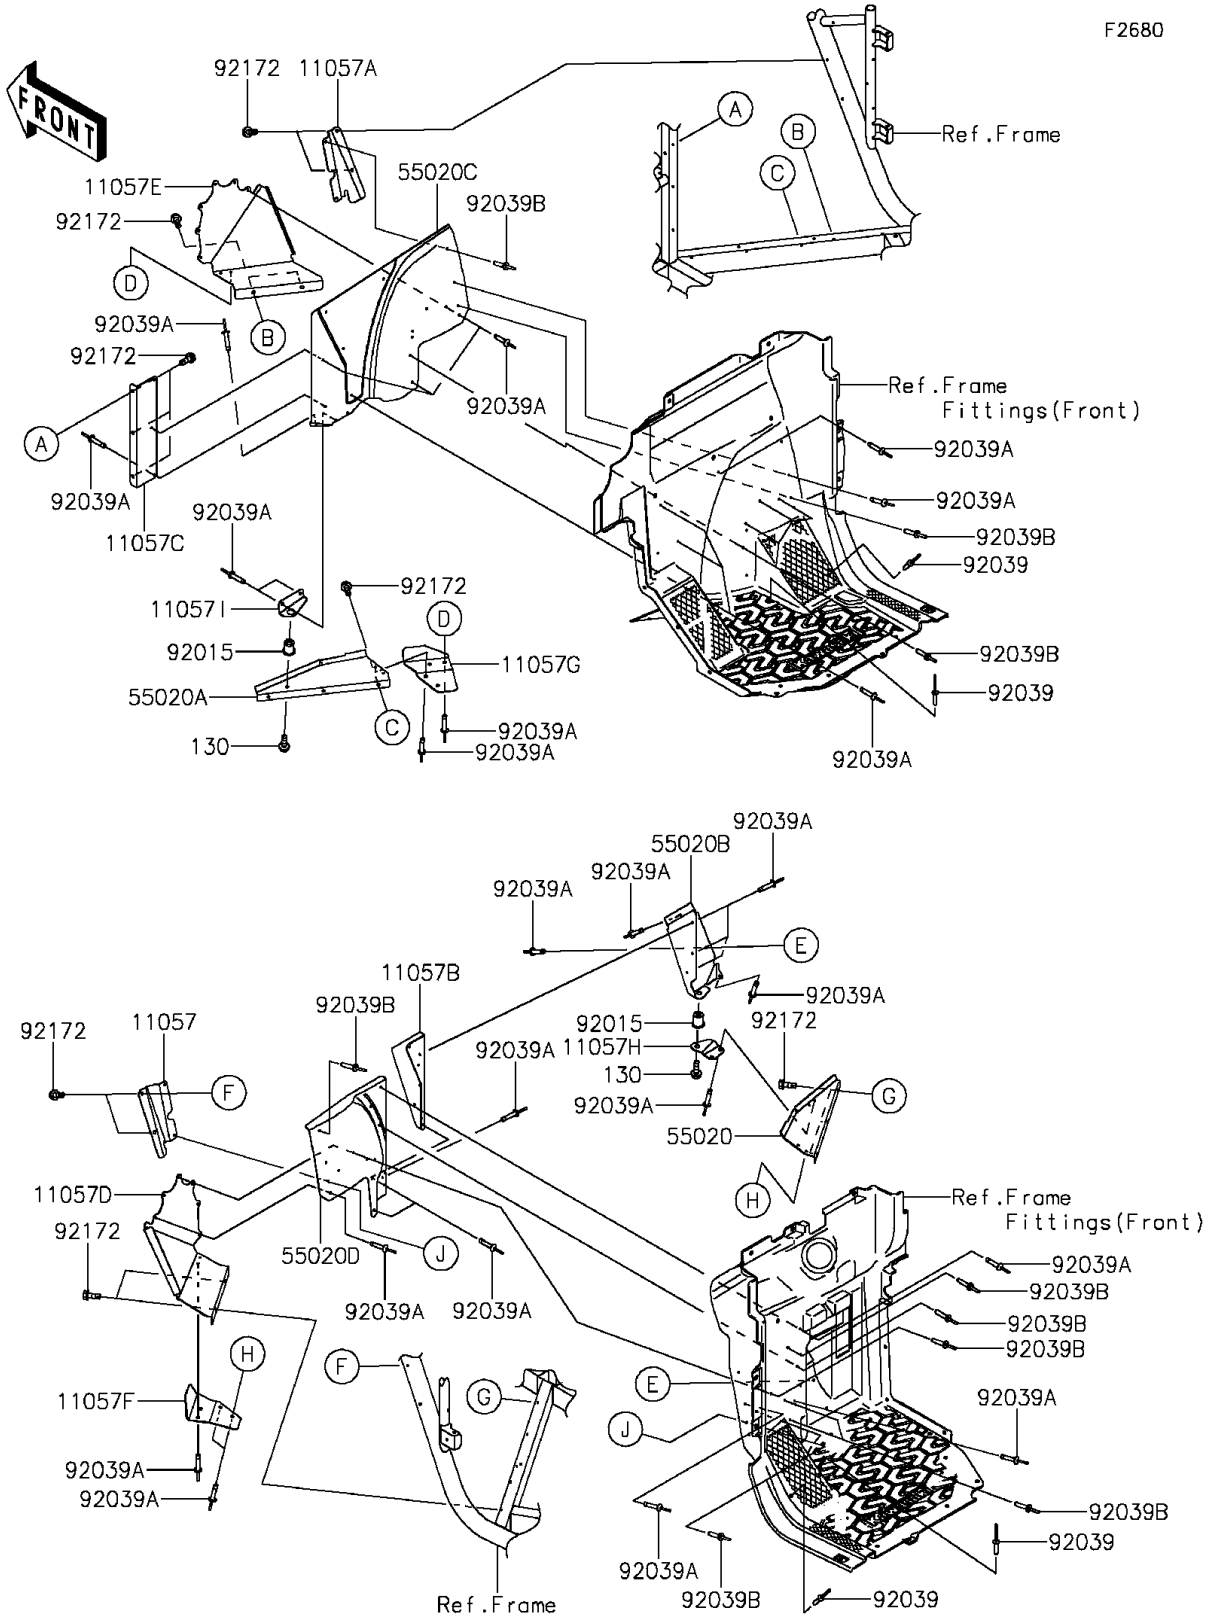

2014 TERYX® CAMO PARTS DIAGRAM

Guard(s)

F2680

2014 TERYX® CAMO PARTS LIST

Guard(s)

ITEM NAME	PART NUMBER	QUANTITY
BOLT-FLANGED,6X18 (Ref # 130)	130BA0618	2
BRACKET (Ref # 11057)	11057-0343	1
BRACKET (Ref # 11057A)	11057-0344	1
BRACKET (Ref # 11057B)	11057-0345	1
BRACKET (Ref # 11057C)	11057-0346	1
BRACKET (Ref # 11057D)	11057-0347	1
BRACKET (Ref # 11057E)	11057-0348	1
BRACKET (Ref # 11057F)	11057-0349	1
BRACKET (Ref # 11057G)	11057-0350	1
BRACKET (Ref # 11057H)	11057-0351	1
BRACKET (Ref # 11057I)	11057-0352	1
GUARD,FLOOR,LH,IN (Ref # 55020)	55020-1978	1
GUARD,FLOOR,RH,IN (Ref # 55020A)	55020-1979	1
GUARD,FLOOR COVER (Ref # 55020B)	55020-1981	1
GUARD,FLOOR COVER (Ref # 55020C)	55020-1982	1
GUARD,FLOOR COVER (Ref # 55020D)	55020-1983	1
NUT (Ref # 92015)	92015-1700	2
RIVET,4.0X17.5 (Ref # 92039)	92039-0703	16
RIVET,4.8X23.3 (Ref # 92039A)	92039-0772	35
RIVET (Ref # 92039B)	92039-3778	14
SCREW,TAPPING,6X16 (Ref # 92172)	92172-0869	17