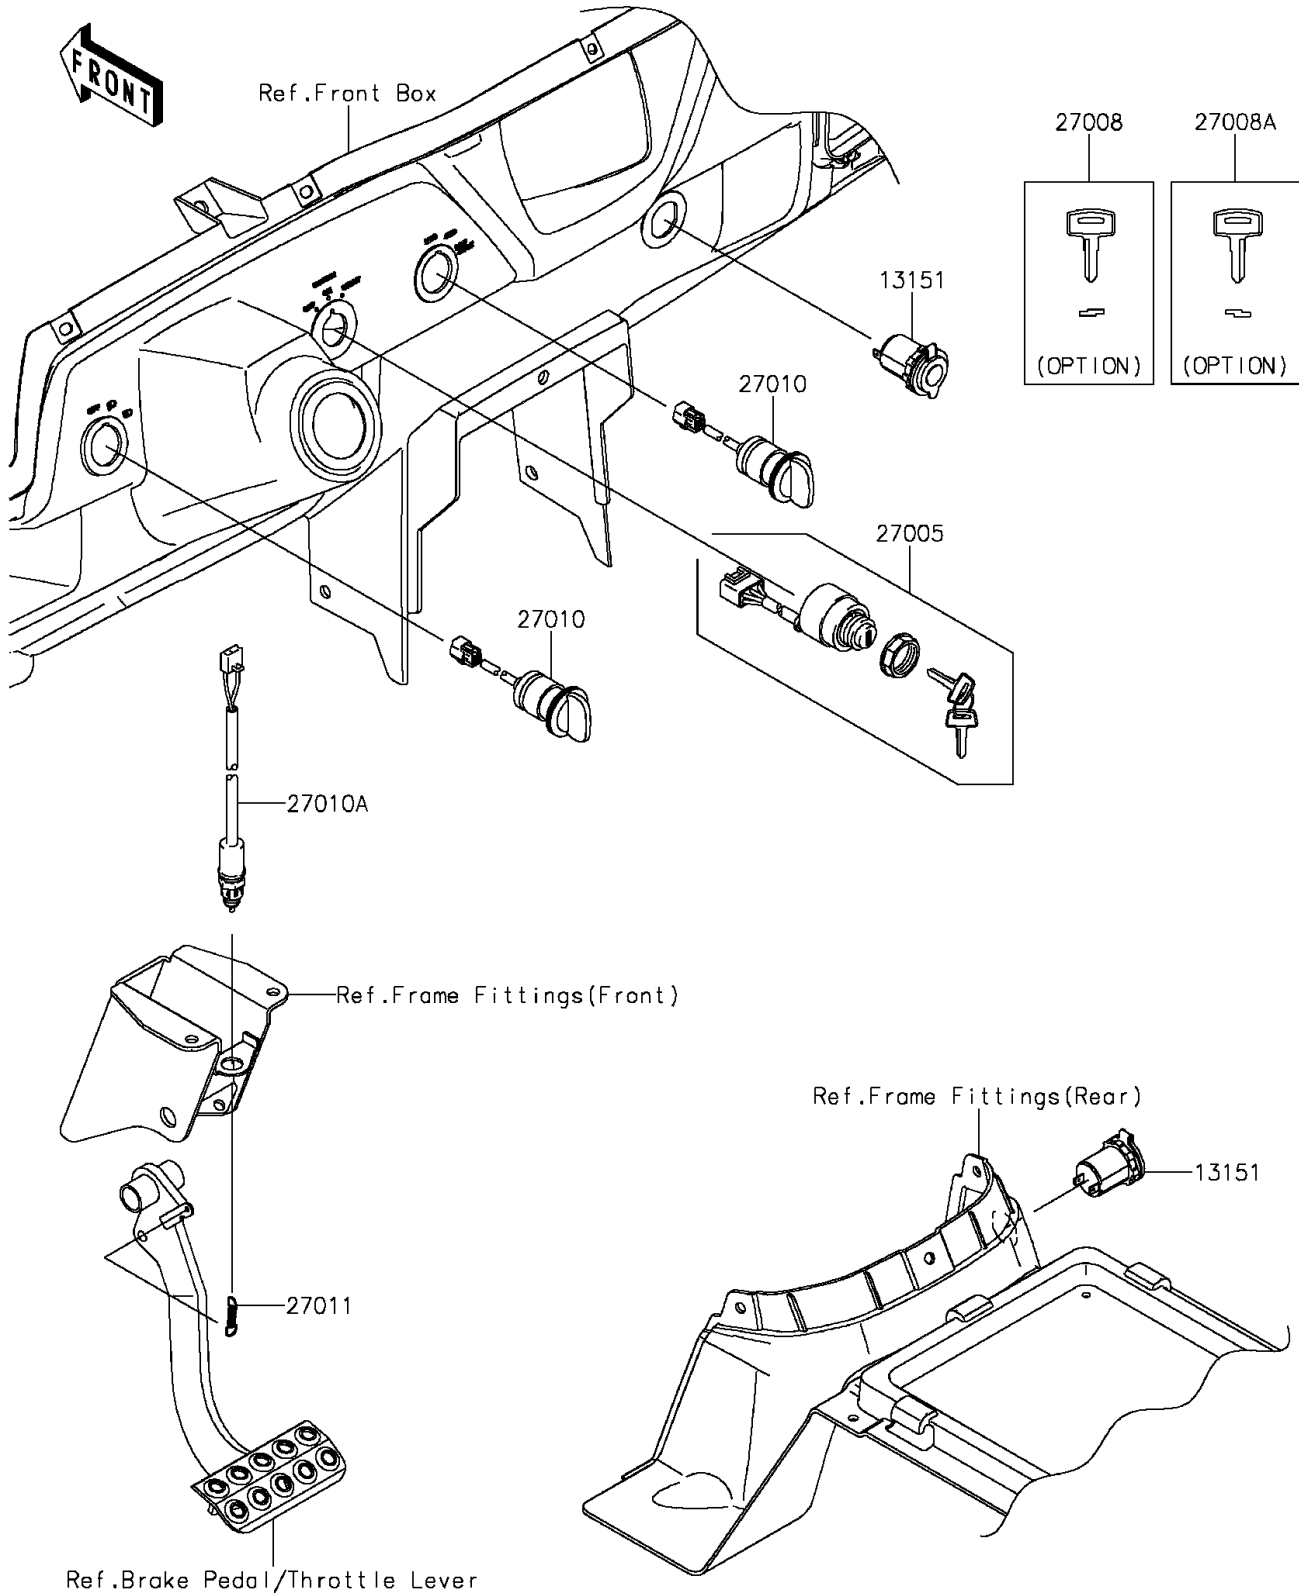

2014 TERYX® CAMO PARTS DIAGRAM

Ignition Switch

F2770

2014 TERYX® CAMO PARTS LIST

Ignition Switch

ITEM NAME	PART NUMBER	QUANTITY
SWITCH-COMP,OUTLET,12V (Ref # 13151)	13151-0556	2
SWITCH-ASSY-IGNITION (Ref # 27005)	27005-0036	1
KEY-LOCK,BLANK (Ref # 27008)	27008-1153	1
KEY-LOCK,BLANK (Ref # 27008A)	27008-1157	1
SWITCH,HEAD LAMP (Ref # 27010)	27010-0706	2
SWITCH,BRAKE (Ref # 27010A)	27010-0724	1
SPRING,BRAKE LAMP SWITCH (Ref # 27011)	27011-006	1