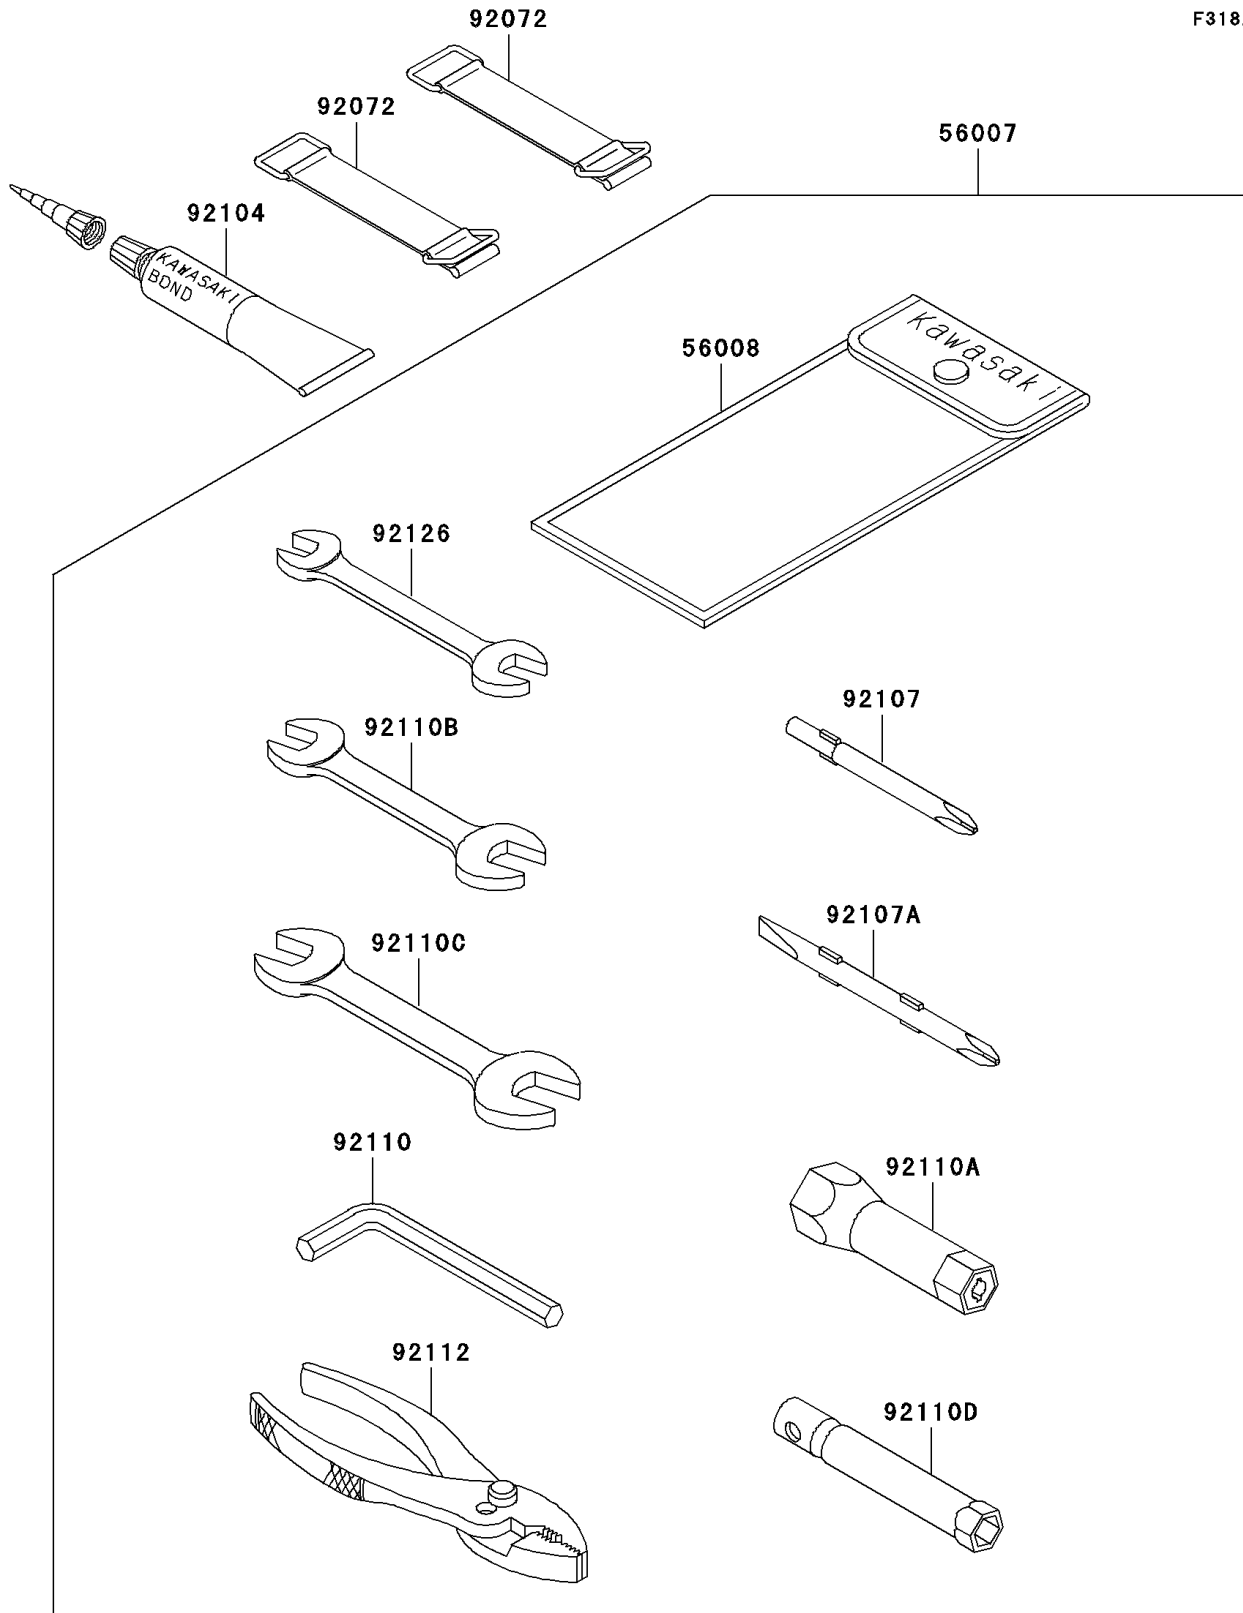

2005 900 STX PARTS DIAGRAM

Owner's Tools

F3182

2005 900 STX PARTS LIST

Owner's Tools

ITEM NAME	PART NUMBER	QUANTITY
TOOL-KIT (Ref # 56007)	56007-3711	1
BAG,TOOL (Ref # 56008)	56008-006	1
BAND,L=50 (Ref # 92072)	92072-3853	2
GASKET-LIQUID,TUBE,100G,SILVER (Ref # 92104)	92104-002	AR
TOOL-DRIVER,#3PHILLIPS (Ref # 92107)	92107-005	1
TOOL-DRIVER,#2PHILLIPS&SLOT (Ref # 92107A)	92107-1051	1
TOOL-WRENCH,ALLEN,5MM (Ref # 92110)	92110-1015	1
TOOL-WRENCH,BOX,21MM (Ref # 92110A)	92110-1113	1
TOOL-WRENCH,OPEN END,10X12 (Ref # 92110B)	92110-1152	1
TOOL-WRENCH,OPEN END,14X17 (Ref # 92110C)	92110-1153	1
TOOL-WRENCH,BOX,10MM (Ref # 92110D)	92110-1156	1
TOOL-PLIERS (Ref # 92112)	92112-1001	1
TOOL-WRENCH,OPEN END,8X10 (Ref # 92126)	92126-004	1