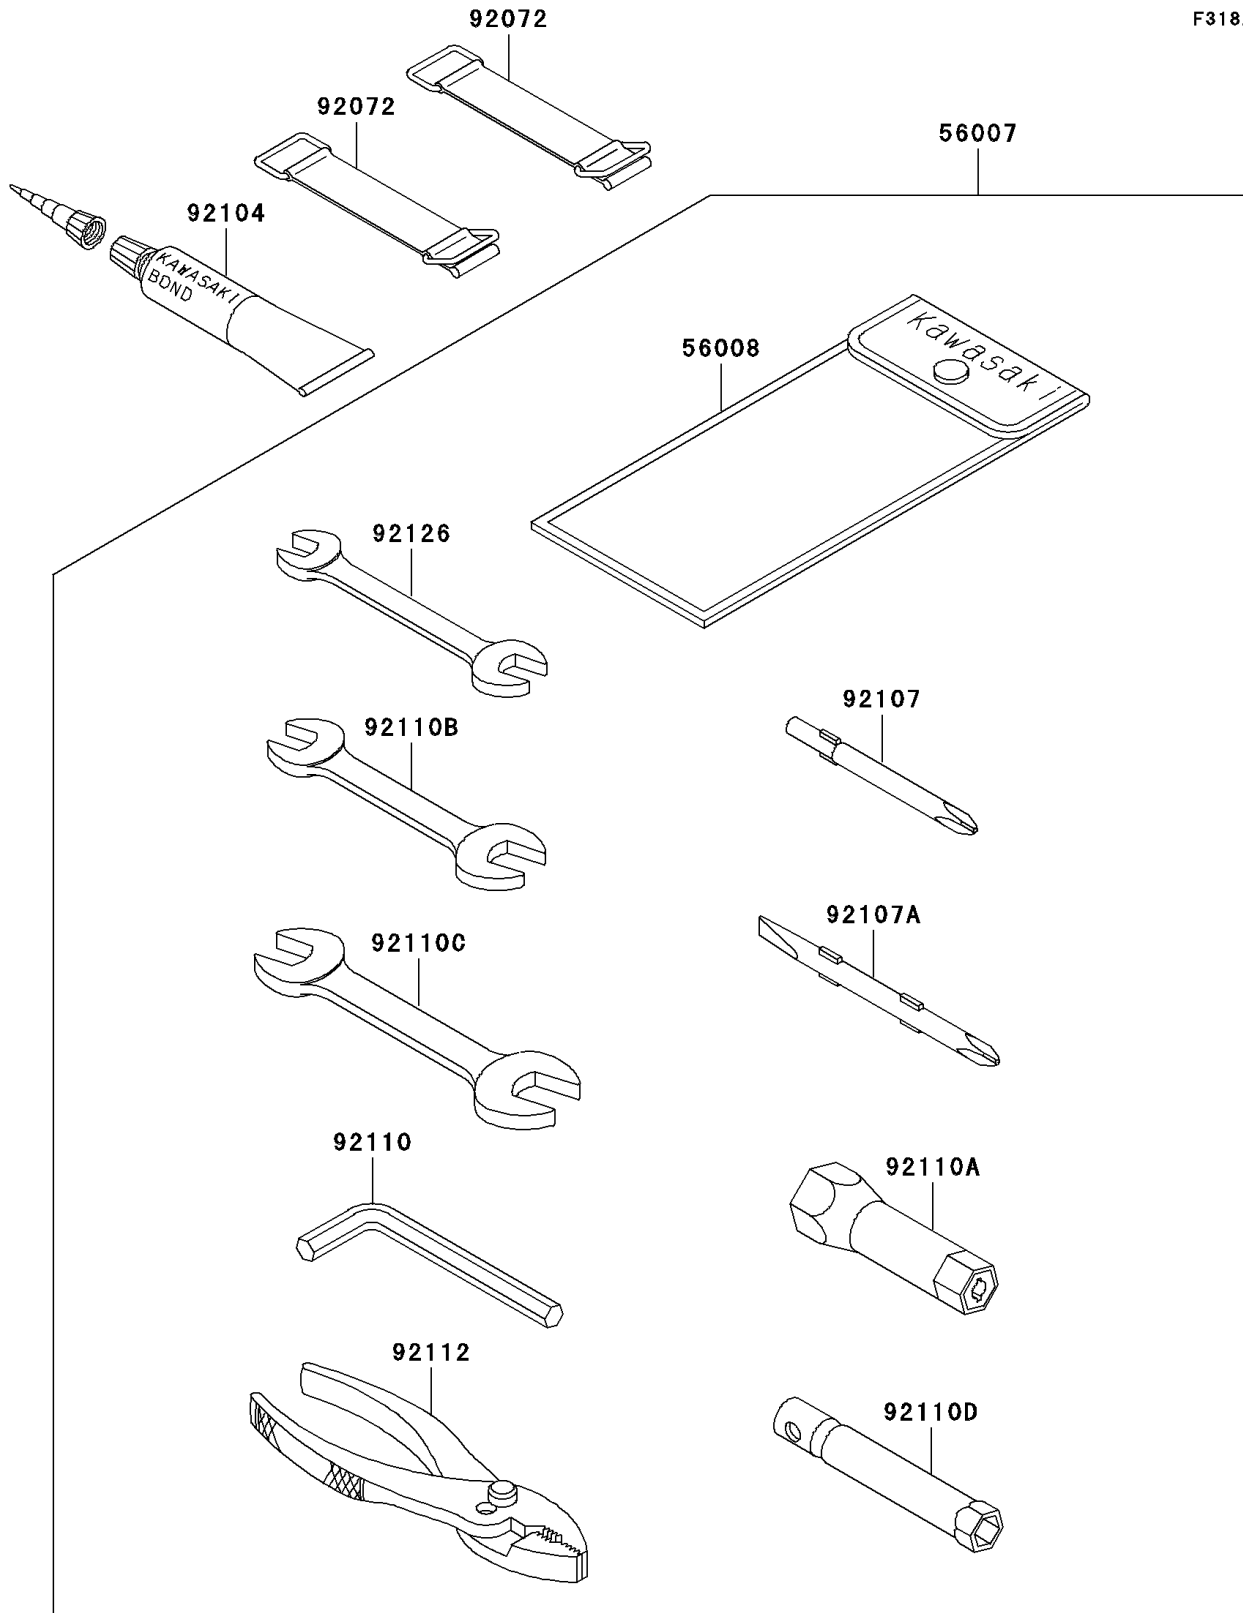

# 2005 900 STX PARTS DIAGRAM

Owner's Tools

F3182

## 2005 900 STX PARTS LIST

### Owner's Tools

ITEM NAME	PART NUMBER	QUANTITY
TOOL-KIT (Ref # 56007)	56007-3711	1
BAG,TOOL (Ref # 56008)	56008-006	1
BAND,L=50 (Ref # 92072)	92072-3853	2
GASKET-LIQUID,TUBE,100G,SILVER (Ref # 92104)	92104-002	AR
TOOL-DRIVER,#3PHILLIPS (Ref # 92107)	92107-005	1
TOOL-DRIVER,#2PHILLIPS&SLOT (Ref # 92107A)	92107-1051	1
TOOL-WRENCH,ALLEN,5MM (Ref # 92110)	92110-1015	1
TOOL-WRENCH,BOX,21MM (Ref # 92110A)	92110-1113	1
TOOL-WRENCH,OPEN END,10X12 (Ref # 92110B)	92110-1152	1
TOOL-WRENCH,OPEN END,14X17 (Ref # 92110C)	92110-1153	1
TOOL-WRENCH,BOX,10MM (Ref # 92110D)	92110-1156	1
TOOL-PLIERS (Ref # 92112)	92112-1001	1
TOOL-WRENCH,OPEN END,8X10 (Ref # 92126)	92126-004	1