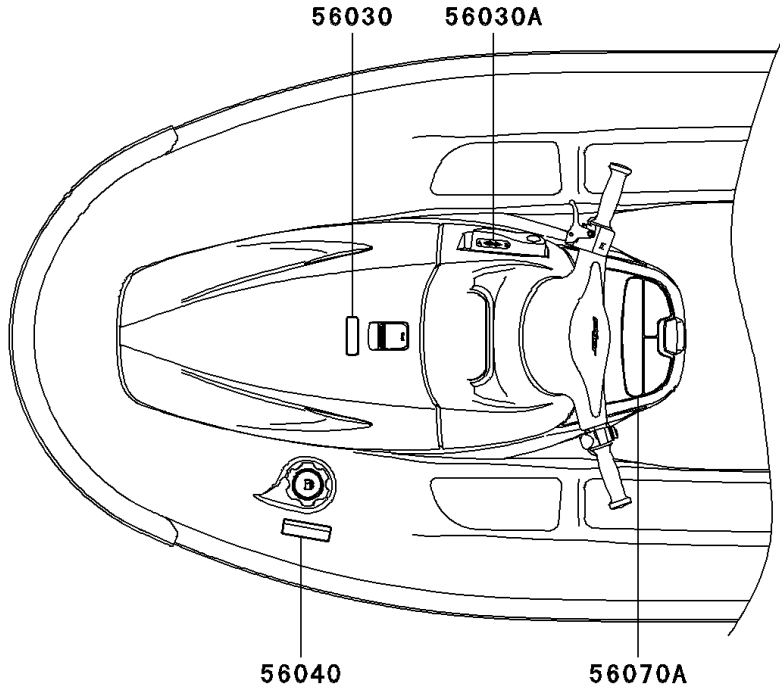

2004 900 STX PARTS DIAGRAM

Labels

F3183

2004 900 STX PARTS LIST

Labels

ITEM NAME	PART NUMBER	QUANTITY
LABEL,FIRE EXTINGUISHER (Ref # 56030)	56030-3755	1
LABEL,REVERSE (Ref # 56030A)	56030-3815	1
LABEL-WARNING,GASOLINE (Ref # 56040)	56040-3972	1
LABEL-WARNING,DAMPER (Ref # 56070)	56070-3876	1
LABEL-WARNING,CENTER STORAGE (Ref # 56070A)	56070-3912	1
LABEL-WARNING,IMPORTANT SAFETY (Ref # 56070B)	56070-3937	1
LABEL-WARNING,GRAB HANDLE&STEP (Ref # 56070C)	56070-3967	1