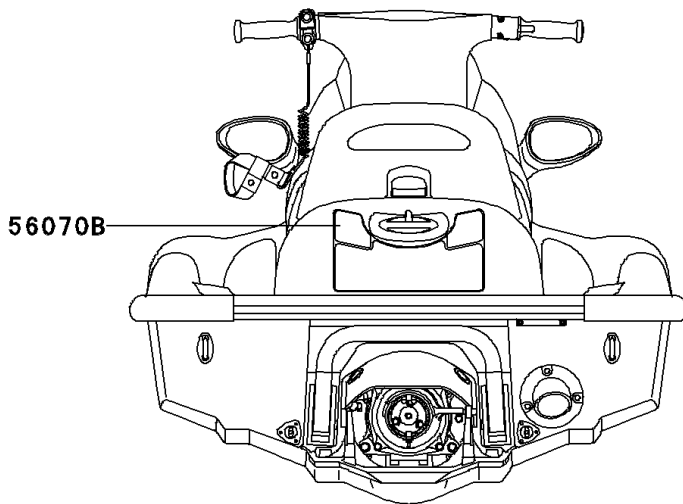

2004 900 STX PARTS DIAGRAM

Labels

F3183

2004 900 STX PARTS LIST

Labels

ITEM NAME	PART NUMBER	QUANTITY
LABEL,FIRE EXTINGUISHER (Ref # 56030)	56030-3755	1
LABEL,REVERSE (Ref # 56030A)	56030-3815	1
LABEL-WARNING,GASOLINE (Ref # 56040)	56040-3972	1
LABEL-WARNING,DAMPER (Ref # 56070)	56070-3876	1
LABEL-WARNING,CENTER STORAGE (Ref # 56070A)	56070-3912	1
LABEL-WARNING,IMPORTANT SAFETY (Ref # 56070B)	56070-3937	1
LABEL-WARNING,GRAB HANDLE&STEP (Ref # 56070C)	56070-3967	1