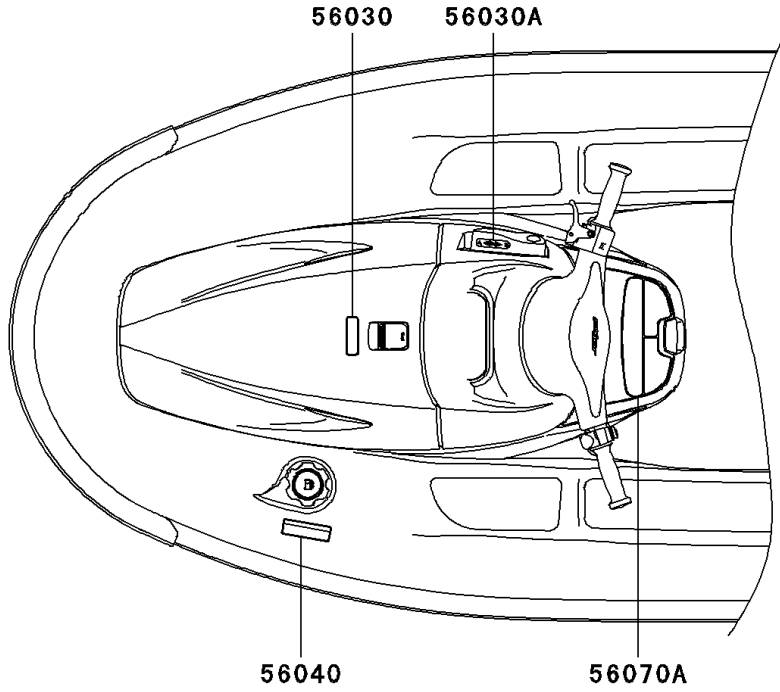

2005 900 STX PARTS DIAGRAM

Labels

F3183

2005 900 STX PARTS LIST

Labels

| ITEM NAME | PART NUMBER | QUANTITY |
|---|-------------|----------|
| LABEL,FIRE EXTINGUISHER (Ref # 56030) | 56030-3755 | 1 |
| LABEL,REVERSE (Ref # 56030A) | 56030-3815 | 1 |
| LABEL-WARNING,GASOLINE (Ref # 56040) | 56040-3972 | 1 |
| LABEL-WARNING,DAMPER (Ref # 56070) | 56070-3876 | 1 |
| LABEL-WARNING,CENTER STORAGE (Ref # 56070A) | 56070-3912 | 1 |
| LABEL-WARNING,IMPORTANT SAFETY (Ref # 56070B) | 56070-3937 | 1 |
| LABEL-WARNING,GRAB HANDLE&STEP (Ref # 56070C) | 56070-3967 | 1 |