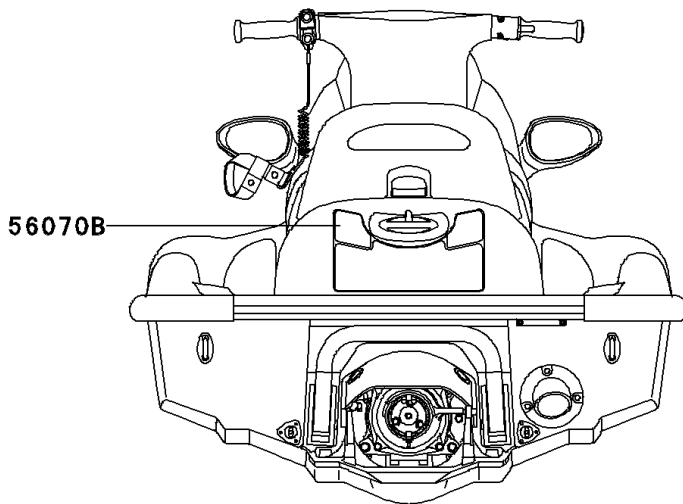

2005 900 STX PARTS DIAGRAM

Labels

F3183

2005 900 STX PARTS LIST

Labels

| ITEM NAME | PART NUMBER | QUANTITY |
|---|-------------|----------|
| LABEL,FIRE EXTINGUISHER (Ref # 56030) | 56030-3755 | 1 |
| LABEL,REVERSE (Ref # 56030A) | 56030-3815 | 1 |
| LABEL-WARNING,GASOLINE (Ref # 56040) | 56040-3972 | 1 |
| LABEL-WARNING,DAMPER (Ref # 56070) | 56070-3876 | 1 |
| LABEL-WARNING,CENTER STORAGE (Ref # 56070A) | 56070-3912 | 1 |
| LABEL-WARNING,IMPORTANT SAFETY (Ref # 56070B) | 56070-3937 | 1 |
| LABEL-WARNING,GRAB HANDLE&STEP (Ref # 56070C) | 56070-3967 | 1 |