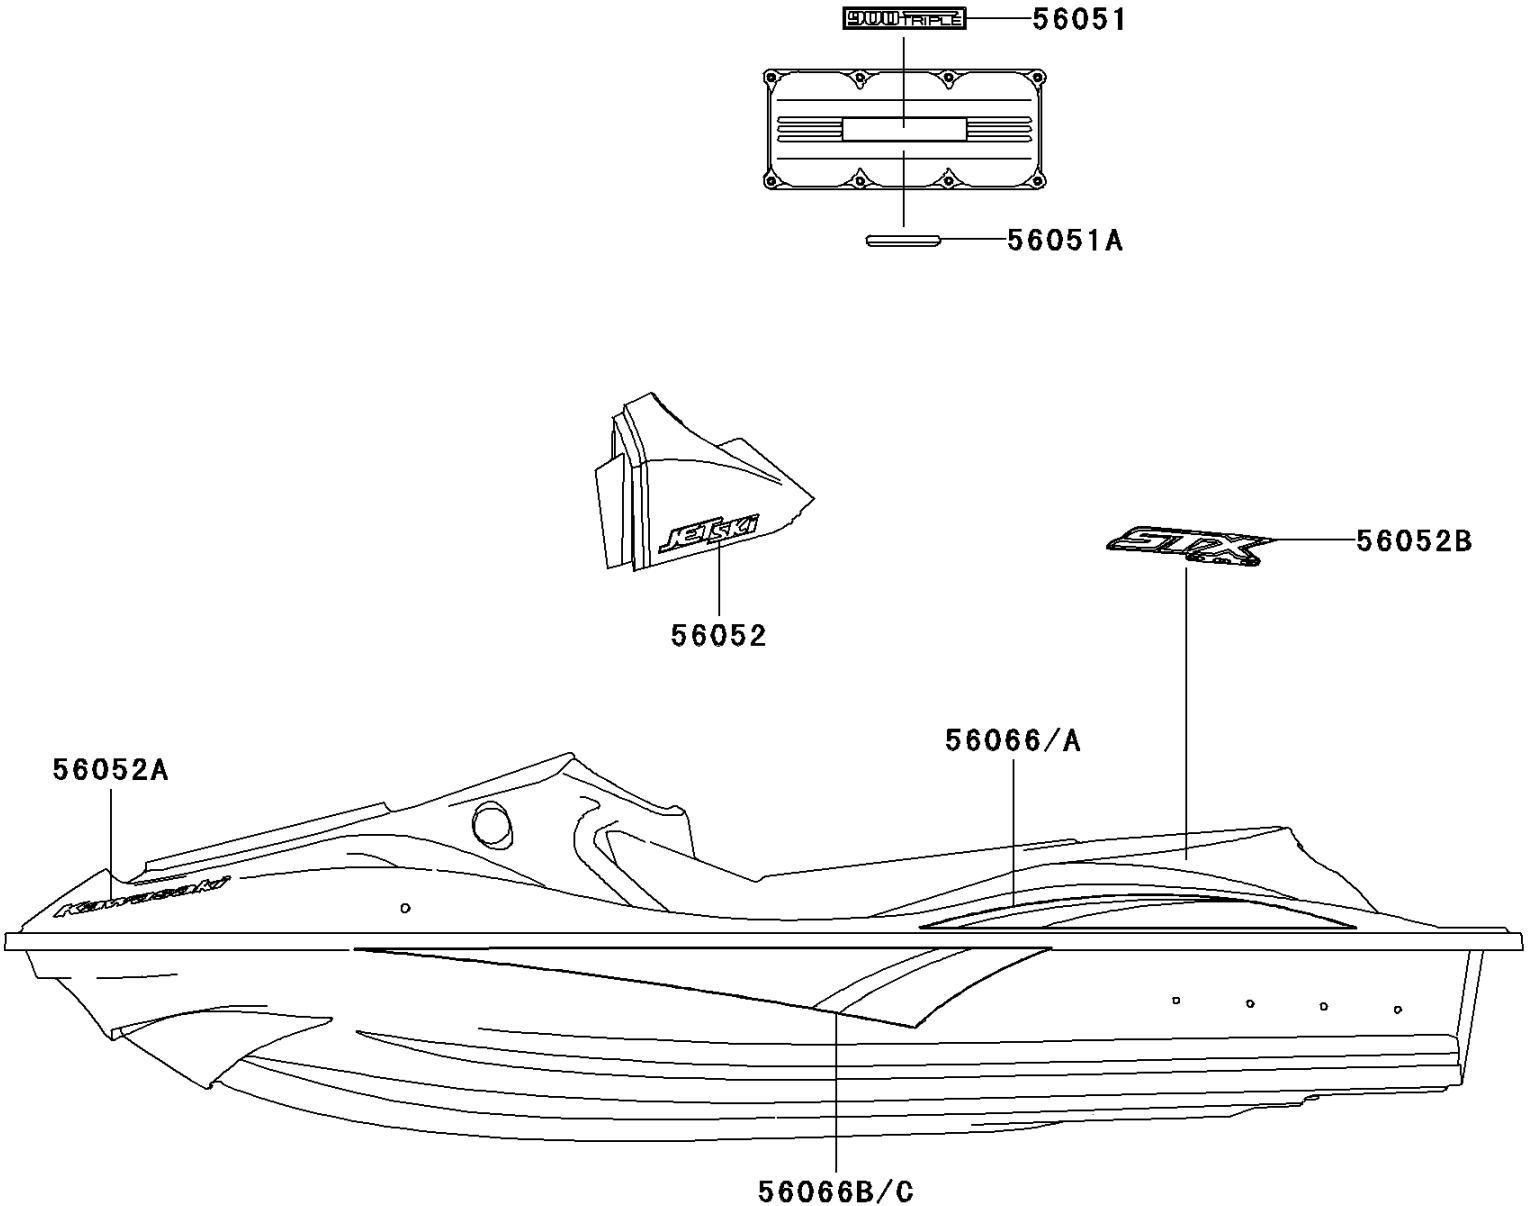

2005 900 STX PARTS DIAGRAM

Decals(White)(E2)

F3880A

2005 900 STX PARTS LIST

Decals(White)(E2)

ITEM NAME	PART NUMBER	QUANTITY
MARK,900 TRIPLE (Ref # 56051)	56051-3743	1
MARK,INTAKE COVER (Ref # 56051A)	56051-3809	1
MARK,HANDLE COVER,JET SKI (Ref # 56052)	56052-3793	1
MARK,DECK,KAWASAKI (Ref # 56052A)	56052-3820	2
MARK,DECK,STX 900 (Ref # 56052B)	56052-3828	2
PATTERN,DECK,RR,LH (Ref # 56066)	56066-3825	1
PATTERN,DECK,RR,RH (Ref # 56066A)	56066-3826	1
PATTERN,HULL,LH (Ref # 56066B)	56066-3827	1
PATTERN,HULL,RH (Ref # 56066C)	56066-3828	1