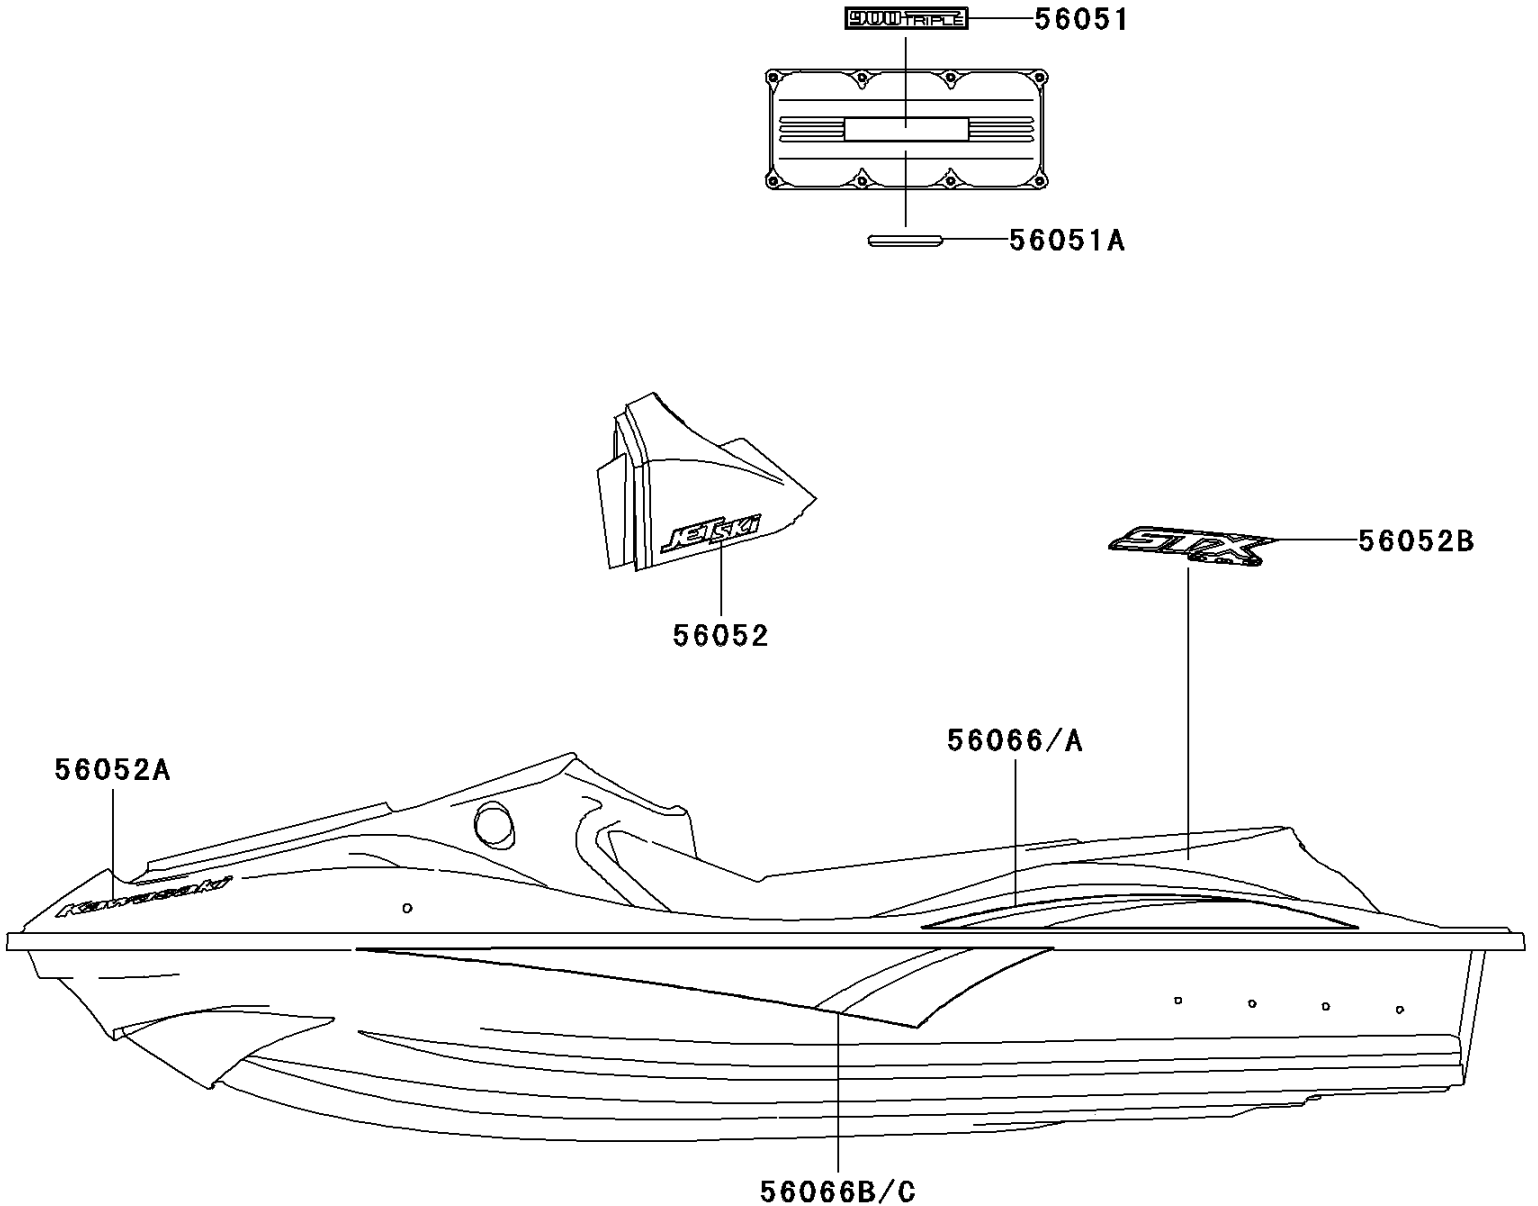

2005 900 STX PARTS DIAGRAM

Decals(White)(E2)

F3880A

2005 900 STX PARTS LIST

Decals(White)(E2)

ITEM NAME	PART NUMBER	QUANTITY
MARK,900 TRIPLE (Ref # 56051)	56051-3743	1
MARK,INTAKE COVER (Ref # 56051A)	56051-3809	1
MARK,HANDLE COVER,JET SKI (Ref # 56052)	56052-3793	1
MARK,DECK,KAWASAKI (Ref # 56052A)	56052-3820	2
MARK,DECK,STX 900 (Ref # 56052B)	56052-3828	2
PATTERN,DECK,RR,LH (Ref # 56066)	56066-3825	1
PATTERN,DECK,RR,RH (Ref # 56066A)	56066-3826	1
PATTERN,HULL,LH (Ref # 56066B)	56066-3827	1
PATTERN,HULL,RH (Ref # 56066C)	56066-3828	1