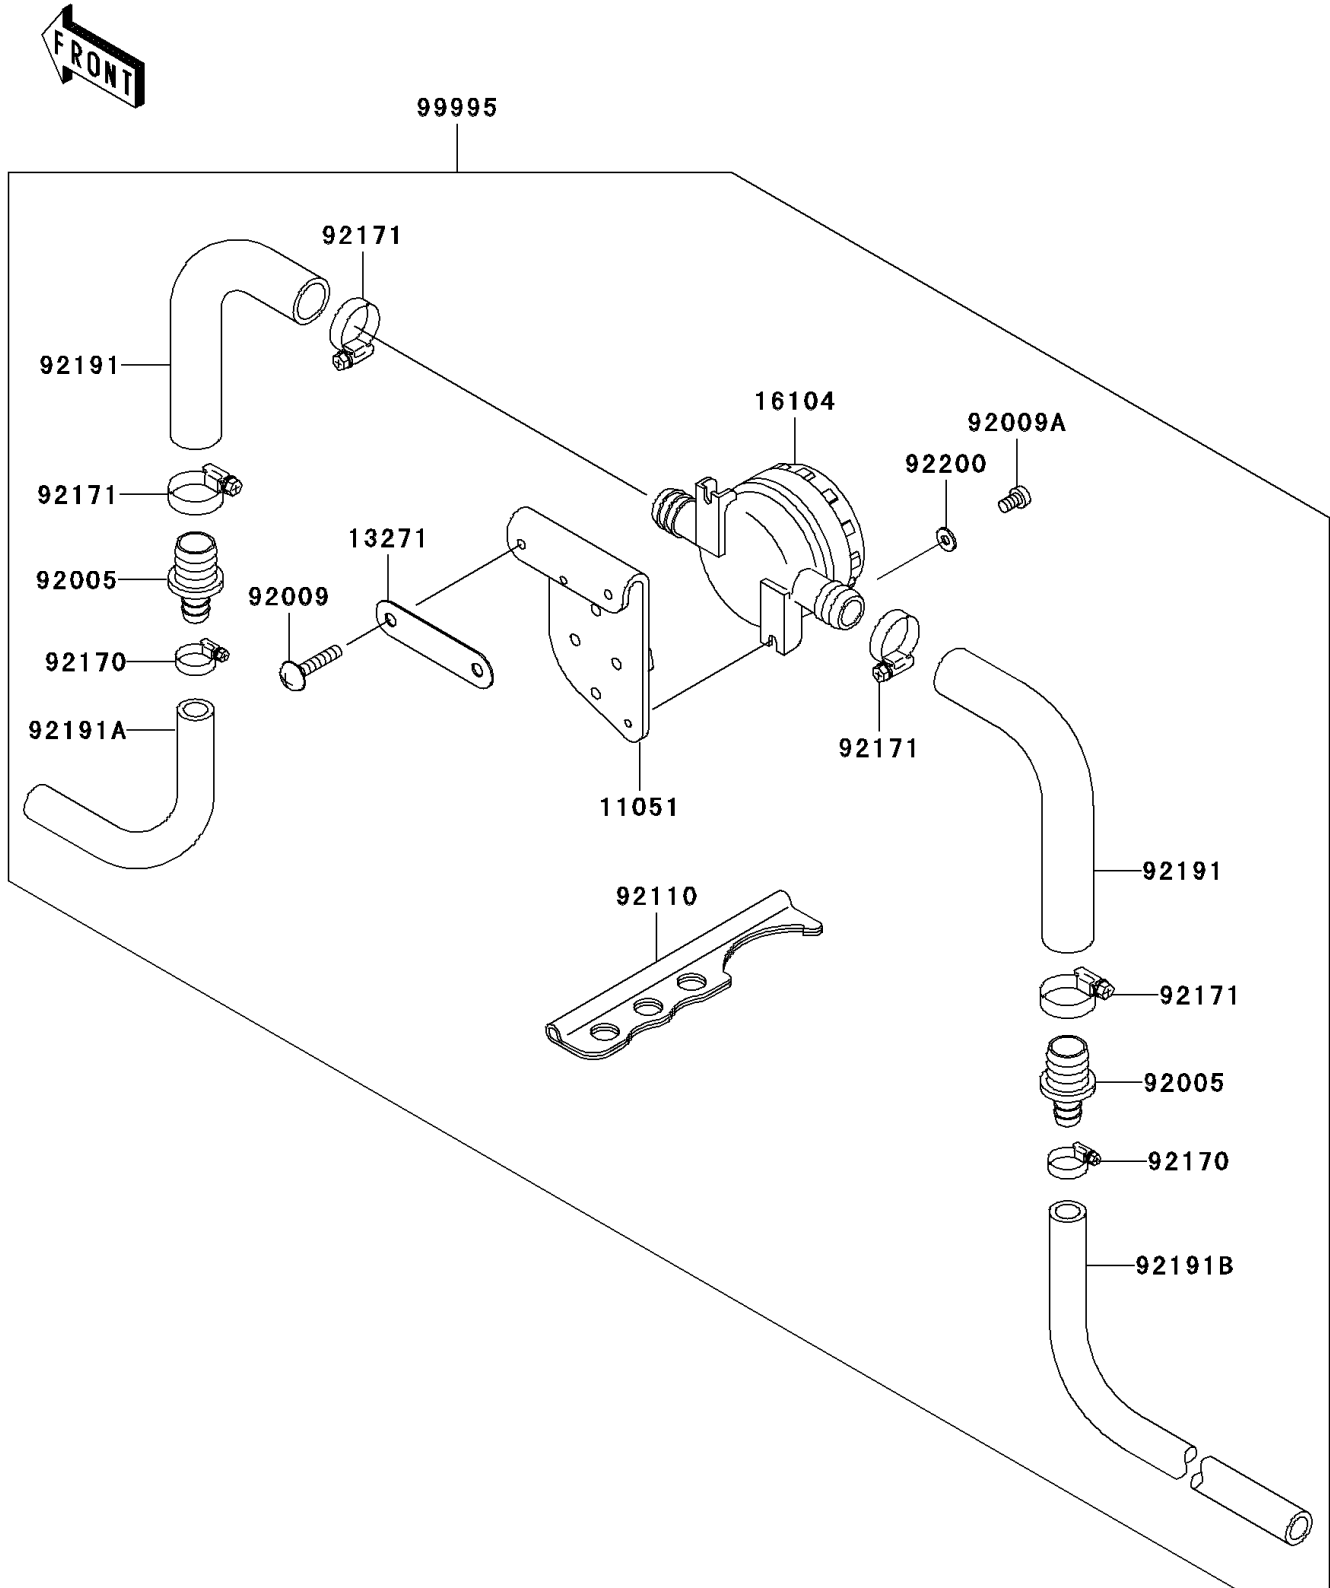

# 2005 900 STX PARTS DIAGRAM

Optional Parts

F3890

## 2005 900 STX PARTS LIST

### Optional Parts

ITEM NAME	PART NUMBER	QUANTITY
BRACKET (Ref # 11051)	11051-3814	1
PLATE (Ref # 13271)	13271-3778	1
FILTER-COMP (Ref # 16104)	16104-3702	1
FITTING (Ref # 92005)	92005-3738	2
SCREW,6X30 (Ref # 92009)	92009-3866	2
SCREW,4X10 (Ref # 92009A)	92009-3867	2
TOOL-WRENCH (Ref # 92110)	92110-3704	1
CLAMP (Ref # 92170)	92170-3718	2
CLAMP (Ref # 92171)	92171-3704	4
TUBE,WATER FILTER (Ref # 92191)	92191-3917	2
TUBE,WATER FILTER-EX MANIFOLD (Ref # 92191A)	92191-3918	1
TUBE,WATER FILTER-HULL (Ref # 92191B)	92191-3919	1
WASHER,4.2X10X1.0 (Ref # 92200)	92200-3781	2
KIT.,WATER FILTER (Ref # 99995)	99995-3713	1