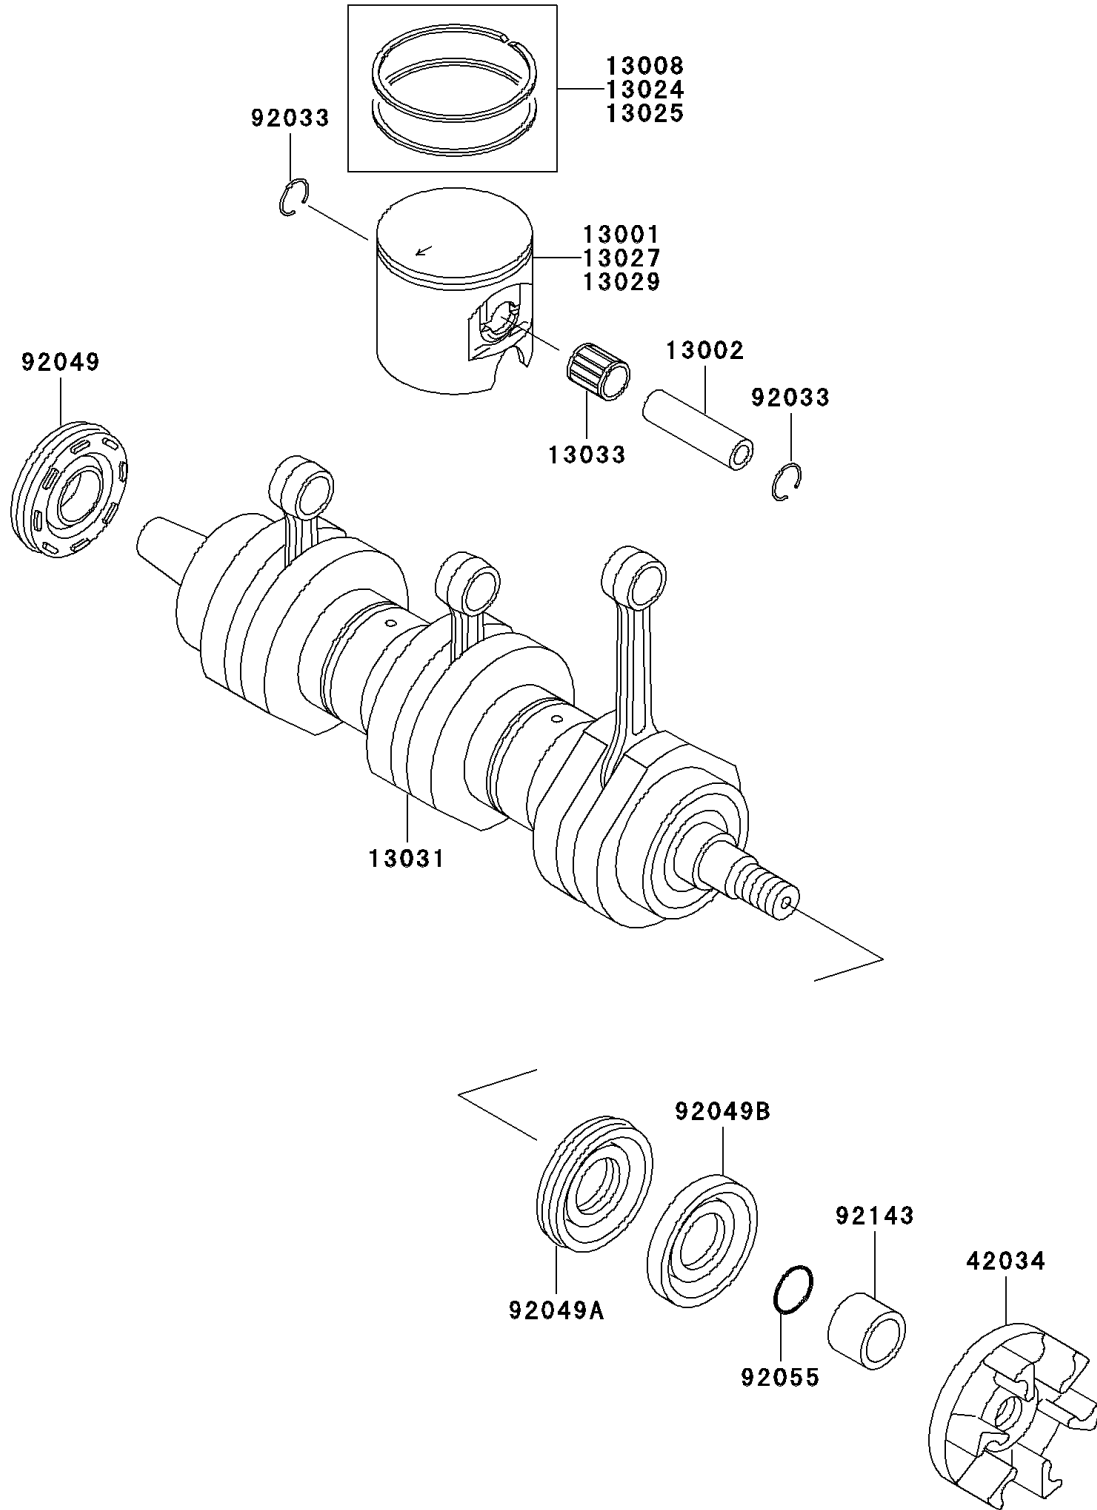

2006 900 STX PARTS DIAGRAM

Crankshaft/Piston(s)

E1320

2006 900 STX PARTS LIST

Crankshaft/Piston(s)

ITEM NAME	PART NUMBER	QUANTITY
PISTON-ENGINE,STD (Ref # 13001)	13001-3720	3
PIN-PISTON (Ref # 13002)	13002-3705	3
RING-SET-PISTON,STD (Ref # 13008)	13008-3709	3
RING-SET-PISTON LL,O/S,1.00 (Ref # 13024)	13024-3707	AR
RING-SET-PISTON L,O/S,0.50 (Ref # 13025)	13025-3707	AR
PISTON-ENGINE LL,O/S,1.00 (Ref # 13027)	13027-3712	AR
PISTON-ENGINE L,O/S,0.50 (Ref # 13029)	13029-3712	AR
CRANKSHAFT-COMP (Ref # 13031)	13031-3732	1
BEARING-SMALL END (Ref # 13033)	13033-3702	3
COUPLING (Ref # 42034)	42034-3709	1
RING-SNAP (Ref # 92033)	92033-1207	6
SEAL-OIL,FWJ7307210ZS (Ref # 92049)	92049-3713	1
SEAL-OIL (Ref # 92049A)	92049-3715	1
SEAL-OIL (Ref # 92049B)	92049-3716	1
RING-O,20.8X2.4 (Ref # 92055)	92055-3740	1
COLLAR (Ref # 92143)	92143-3745	1