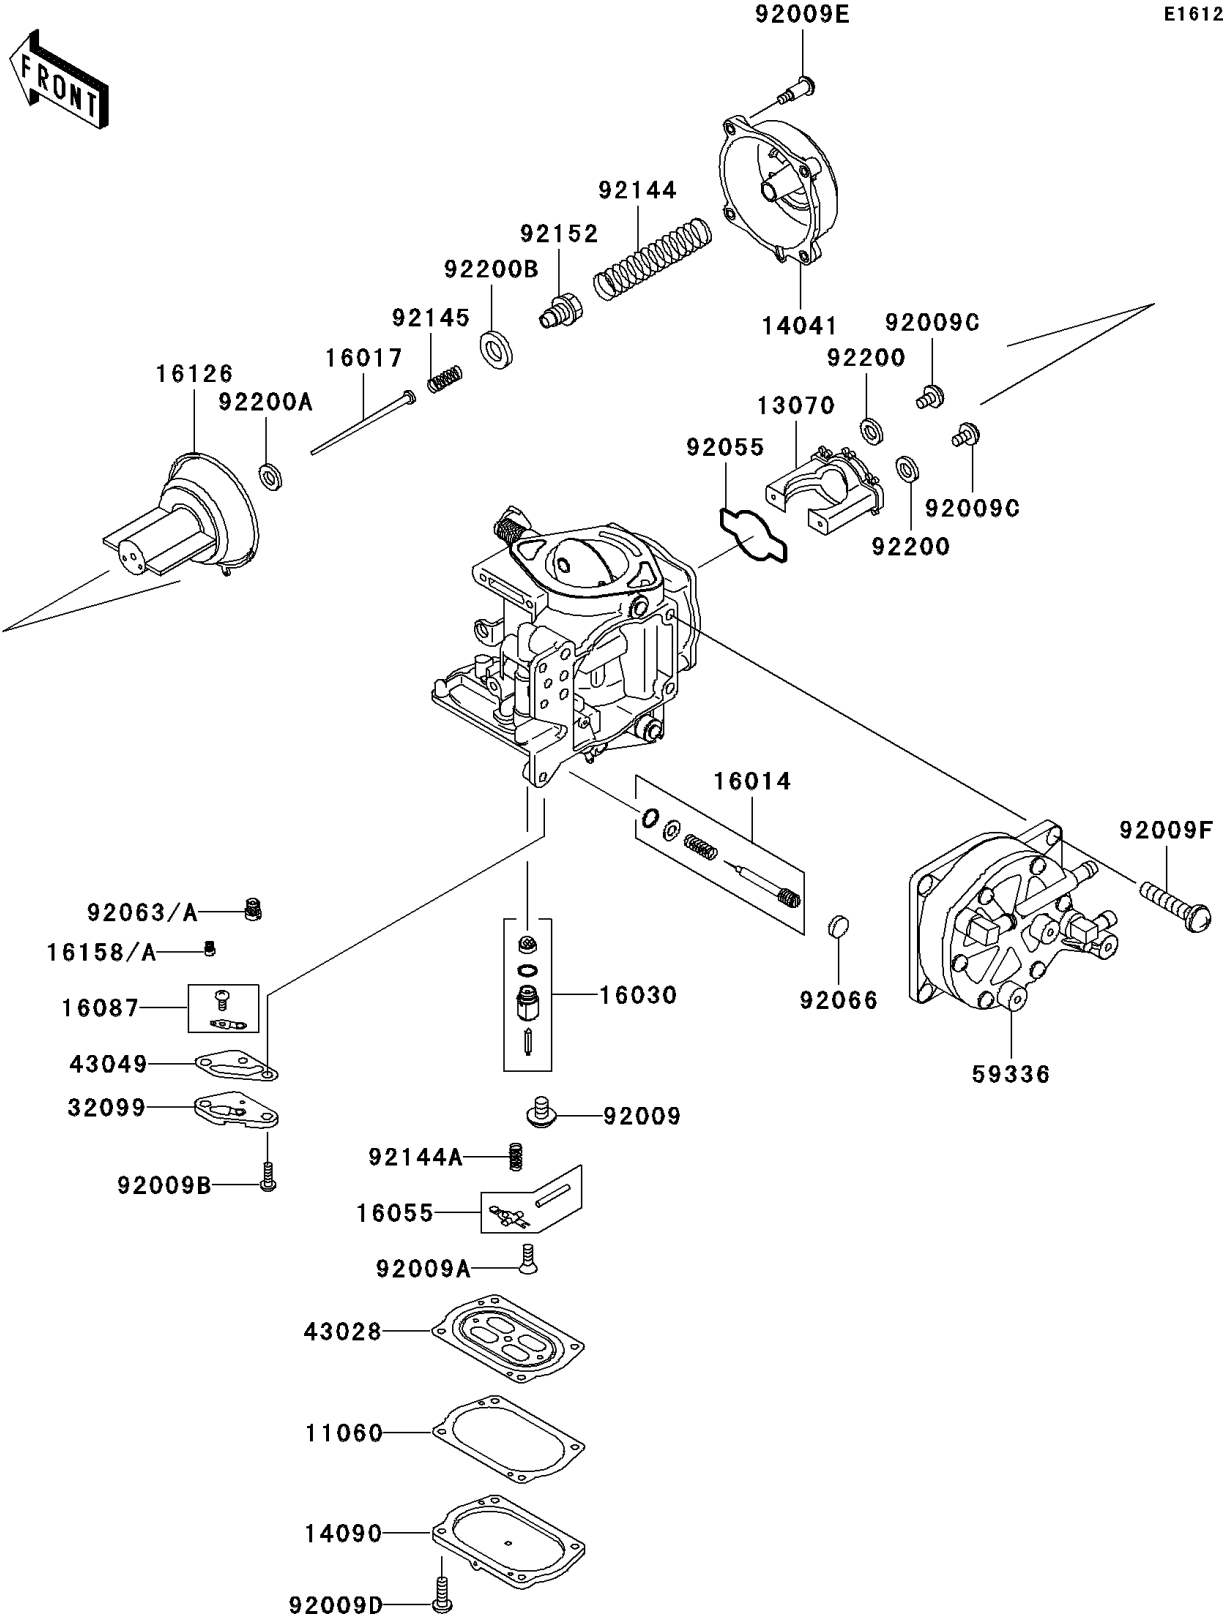

2006 900 STX PARTS DIAGRAM

Carburetor Parts

E1612

2006 900 STX PARTS LIST

Carburetor Parts

ITEM NAME	PART NUMBER	QUANTITY
GASKET,DIAPHRAGM COVER (Ref # 11060)	11060-3789	3
GUIDE,VACUUM VALVE (Ref # 13070)	13070-3726	3
COVER-COMP,MIXING (Ref # 14041)	14041-1100	3
COVER,DIAPHRAGM (Ref # 14090)	14090-3816	3
SCREW-PILOT AIR (Ref # 16014)	16014-3702	3
JET-NEEDLE,N7FC (Ref # 16017)	16017-3707	3
VALVE-FLOAT (Ref # 16030)	16030-3704	3
ARM-FLOAT (Ref # 16055)	16055-3702	3
VALVE-CHECK (Ref # 16087)	16087-3706	3
VALVE,VACUUM (Ref # 16126)	16126-3705	3
JET-SLOW,#35 (Ref # 16158)	16158-3726	3
JET-SLOW,#38 (Ref # 16158A)	16158-3728	3
CASE,JET (Ref # 32099)	32099-3833	3
DIAPHRAGM,CARBURETOR (Ref # 43028)	43028-3711	3
PACKING,JET CASE (Ref # 43049)	43049-3713	3
CASE-PUMP,DIAPHRAGM (Ref # 59336)	59336-3718	1
SCREW (Ref # 92009)	92009-1771	3
SCREW,3X8 (Ref # 92009A)	92009-3712	3
SCREW,4X8 (Ref # 92009B)	92009-3804	6
SCREW,VALVE GUIDE (Ref # 92009C)	92009-3839	6
SCREW,DIAPHRAGM COVER (Ref # 92009D)	92009-3840	12
SCREW,MIXING COVER (Ref # 92009E)	92009-3841	12
SCREW,6X16 (Ref # 92009F)	92009-3865	4
RING-O,VACUUM VALVE GUIDE (Ref # 92055)	92055-3749	3
JET-MAIN,#155 (Ref # 92063)	92063-3723	3
JET-MAIN,#165 (Ref # 92063A)	92063-3725	3
PLUG,PILOT AIR SCREW (Ref # 92066)	92066-3769	3
SPRING,VACUUM VALVE (Ref # 92144)	92144-1962	3
SPRING,FLOAT ARM (Ref # 92144A)	92144-3764	3

2006 900 STX PARTS LIST

Carburetor Parts

ITEM NAME	PART NUMBER	QUANTITY
SPRING,JET NEEDLE (Ref # 92145)	92145-3719	3
COLLAR,JET NEEDLE (Ref # 92152)	92152-3706	3
WASHER,VALVE GUIDE (Ref # 92200)	92200-3772	6
WASHER,JET NEEDLE (Ref # 92200A)	92200-3773	3
WASHER,JET NEEDLE COLLAR (Ref # 92200B)	92200-3774	3