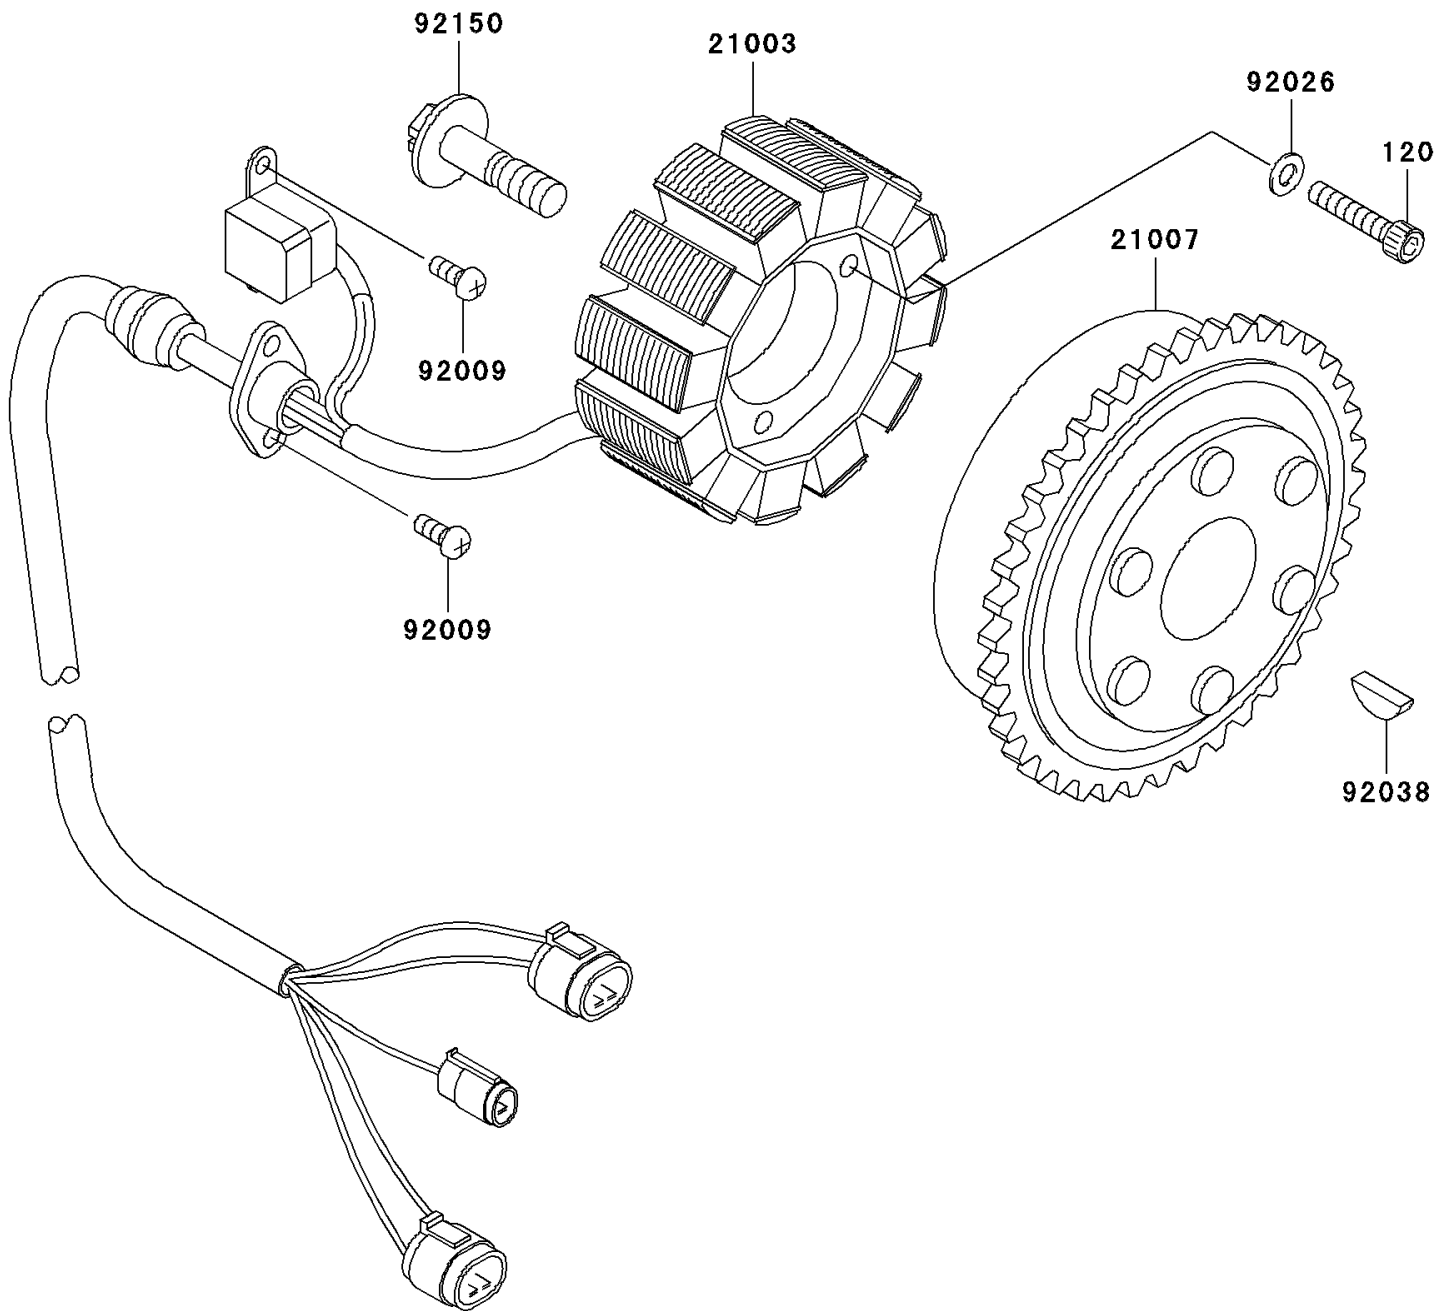

# 2006 900 STX PARTS DIAGRAM

Generator

E1810

## 2006 900 STX PARTS LIST

### Generator

ITEM NAME	PART NUMBER	QUANTITY
BOLT-SOCKET,6X30 (Ref # 120)	120P0630	3
STATOR (Ref # 21003)	21003-3736	1
ROTOR,MAGNETO (Ref # 21007)	21007-3732	1
SCREW,5X12 (Ref # 92009)	92009-1296	4
SPACER,6.3X12X1.0 (Ref # 92026)	92026-094	3
KEY,WOODRUFF (Ref # 92038)	92038-001	1
BOLT (Ref # 92150)	92150-3843	1