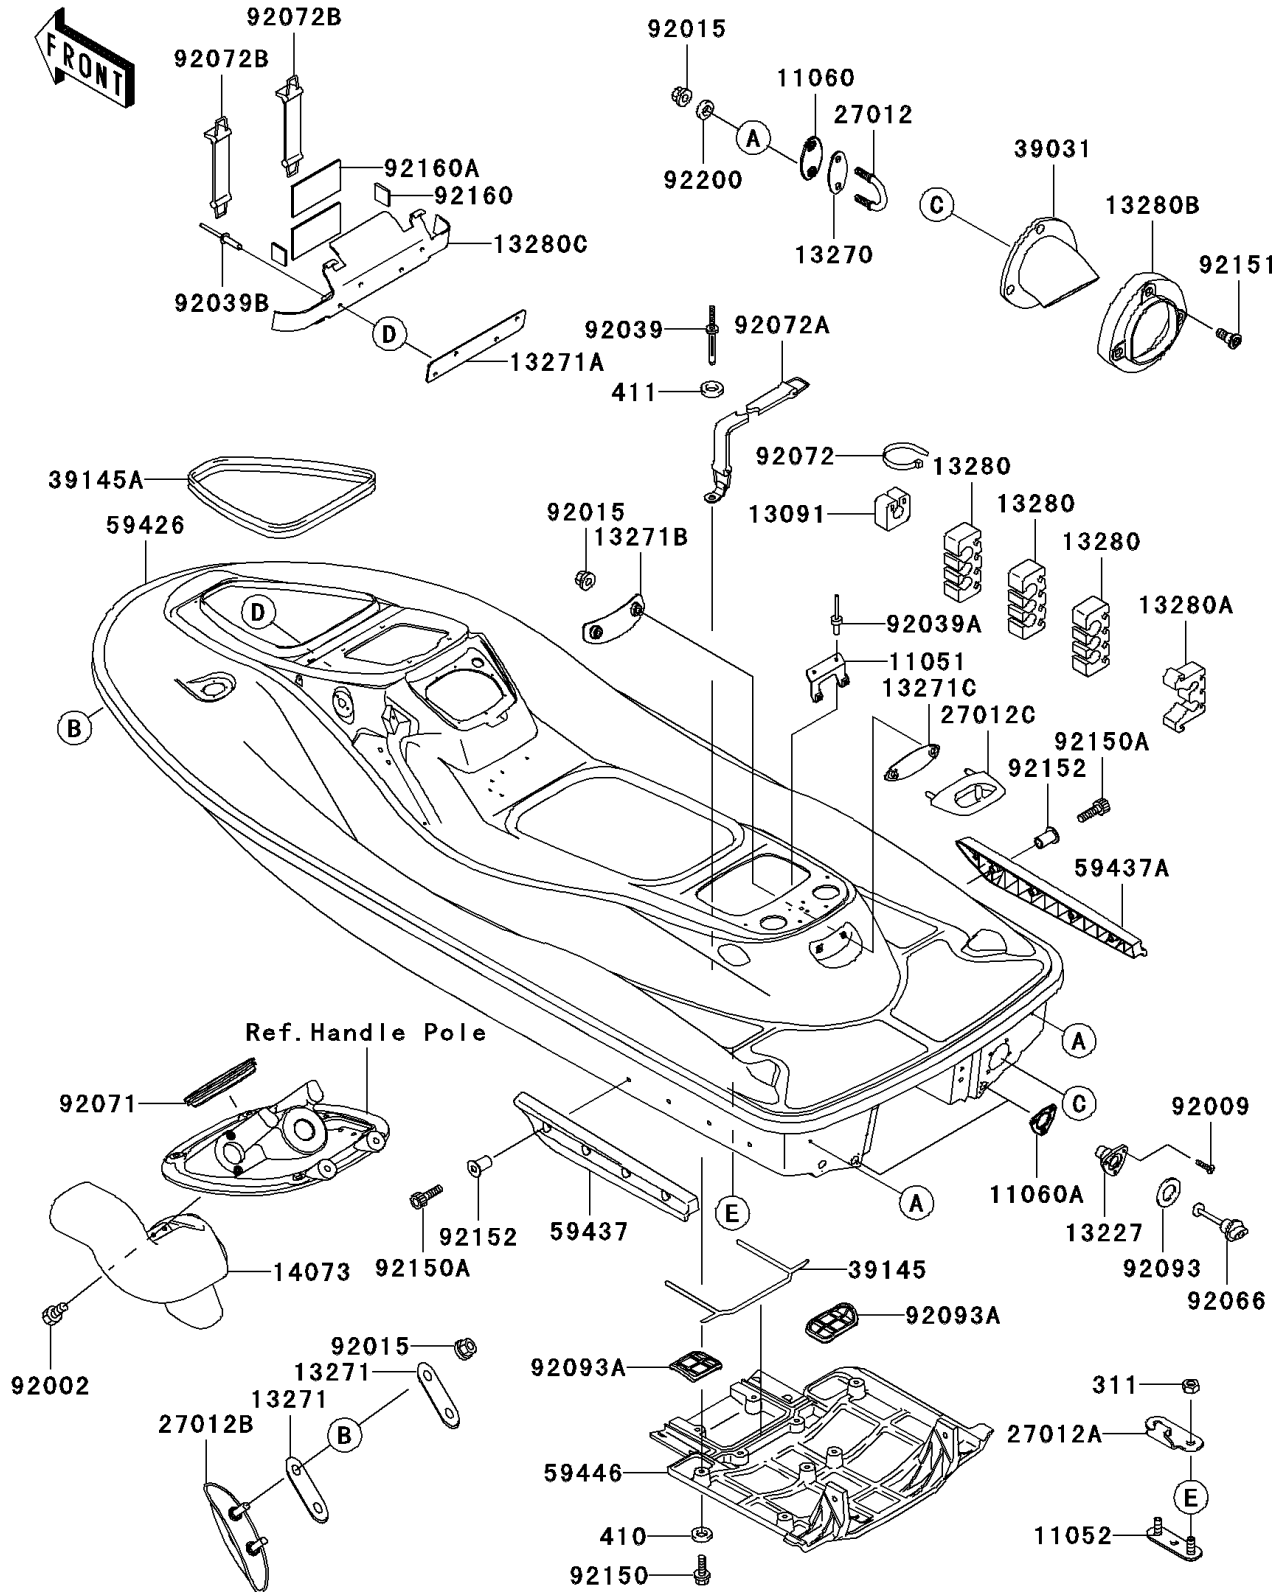

# 2006 900 STX PARTS DIAGRAM

Hull

F3130

## 2006 900 STX PARTS LIST

### Hull

ITEM NAME	PART NUMBER	QUANTITY
NUT,FLANGED,8MM (Ref # 92015)	92015-3709	8
RIVET (Ref # 92039)	92039-3741	1
RIVET (Ref # 92039A)	92039-3755	2
RIVET (Ref # 92039B)	92039-3783	4
PLUG,RR,DRAIN,F.BLACK (Ref # 92066)	92066-3783-6Z	2
GROMMET (Ref # 92071)	92071-3812	1
BAND,L=188 (Ref # 92072)	92072-1239	1
BAND,314X18 (Ref # 92072A)	92072-3814	1
BAND,TOOL CASE (Ref # 92072B)	92072-3859	2
SEAL (Ref # 92093)	92093-3720	2
SEAL (Ref # 92093A)	92093-3765	2
NUT-HEX,6MM (Ref # 311)	311R0600	2
WASHER-PLAIN-SMALL,6MM (Ref # 410)	410S0600	10
WASHER-PLAIN,5MM (Ref # 411)	411S0500	1
BOLT,SOCKET,6X18 (Ref # 92150)	92150-3775	10
BOLT,SOCKET,6X30 (Ref # 92150A)	92150-3822	8
BOLT,SOCKET,M6,SHOULDER (Ref # 92151)	92151-3746	3
COLLAR (Ref # 92152)	92152-3715	8
DAMPER,25X25 (Ref # 92160)	92160-3864	2
DAMPER (Ref # 92160A)	92160-3913	2
WASHER (Ref # 92200)	92200-3779	4