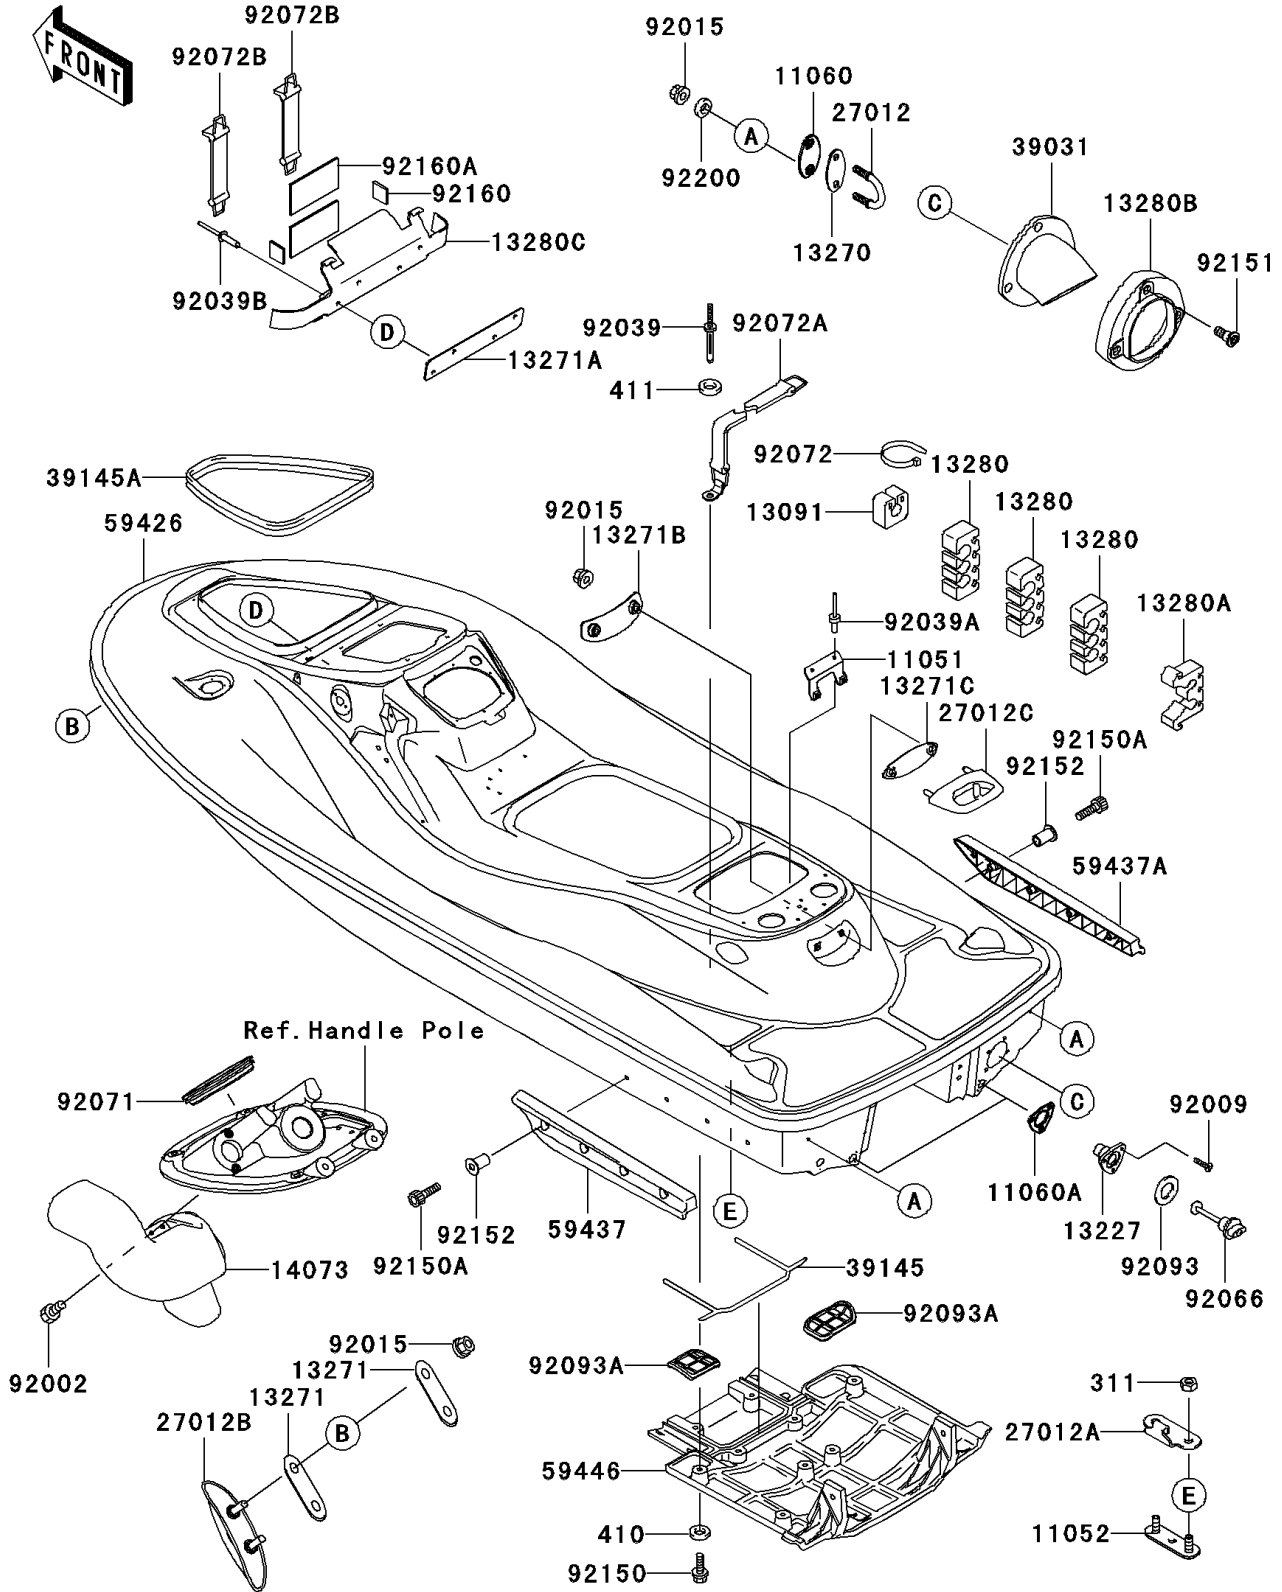

# 2006 900 STX PARTS DIAGRAM

Hull

F3130

## 2006 900 STX PARTS LIST

### Hull

ITEM NAME	PART NUMBER	QUANTITY
NUT,FLANGED,8MM (Ref # 92015)	92015-3709	8
RIVET (Ref # 92039)	92039-3741	1
RIVET (Ref # 92039A)	92039-3755	2
RIVET (Ref # 92039B)	92039-3783	4
PLUG,RR,DRAIN,F.BLACK (Ref # 92066)	92066-3783-6Z	2
GROMMET (Ref # 92071)	92071-3812	1
BAND,L=188 (Ref # 92072)	92072-1239	1
BAND,314X18 (Ref # 92072A)	92072-3814	1
BAND,TOOL CASE (Ref # 92072B)	92072-3859	2
SEAL (Ref # 92093)	92093-3720	2
SEAL (Ref # 92093A)	92093-3765	2
NUT-HEX,6MM (Ref # 311)	311R0600	2
WASHER-PLAIN-SMALL,6MM (Ref # 410)	410S0600	10
WASHER-PLAIN,5MM (Ref # 411)	411S0500	1
BOLT,SOCKET,6X18 (Ref # 92150)	92150-3775	10
BOLT,SOCKET,6X30 (Ref # 92150A)	92150-3822	8
BOLT,SOCKET,M6,SHOULDER (Ref # 92151)	92151-3746	3
COLLAR (Ref # 92152)	92152-3715	8
DAMPER,25X25 (Ref # 92160)	92160-3864	2
DAMPER (Ref # 92160A)	92160-3913	2
WASHER (Ref # 92200)	92200-3779	4