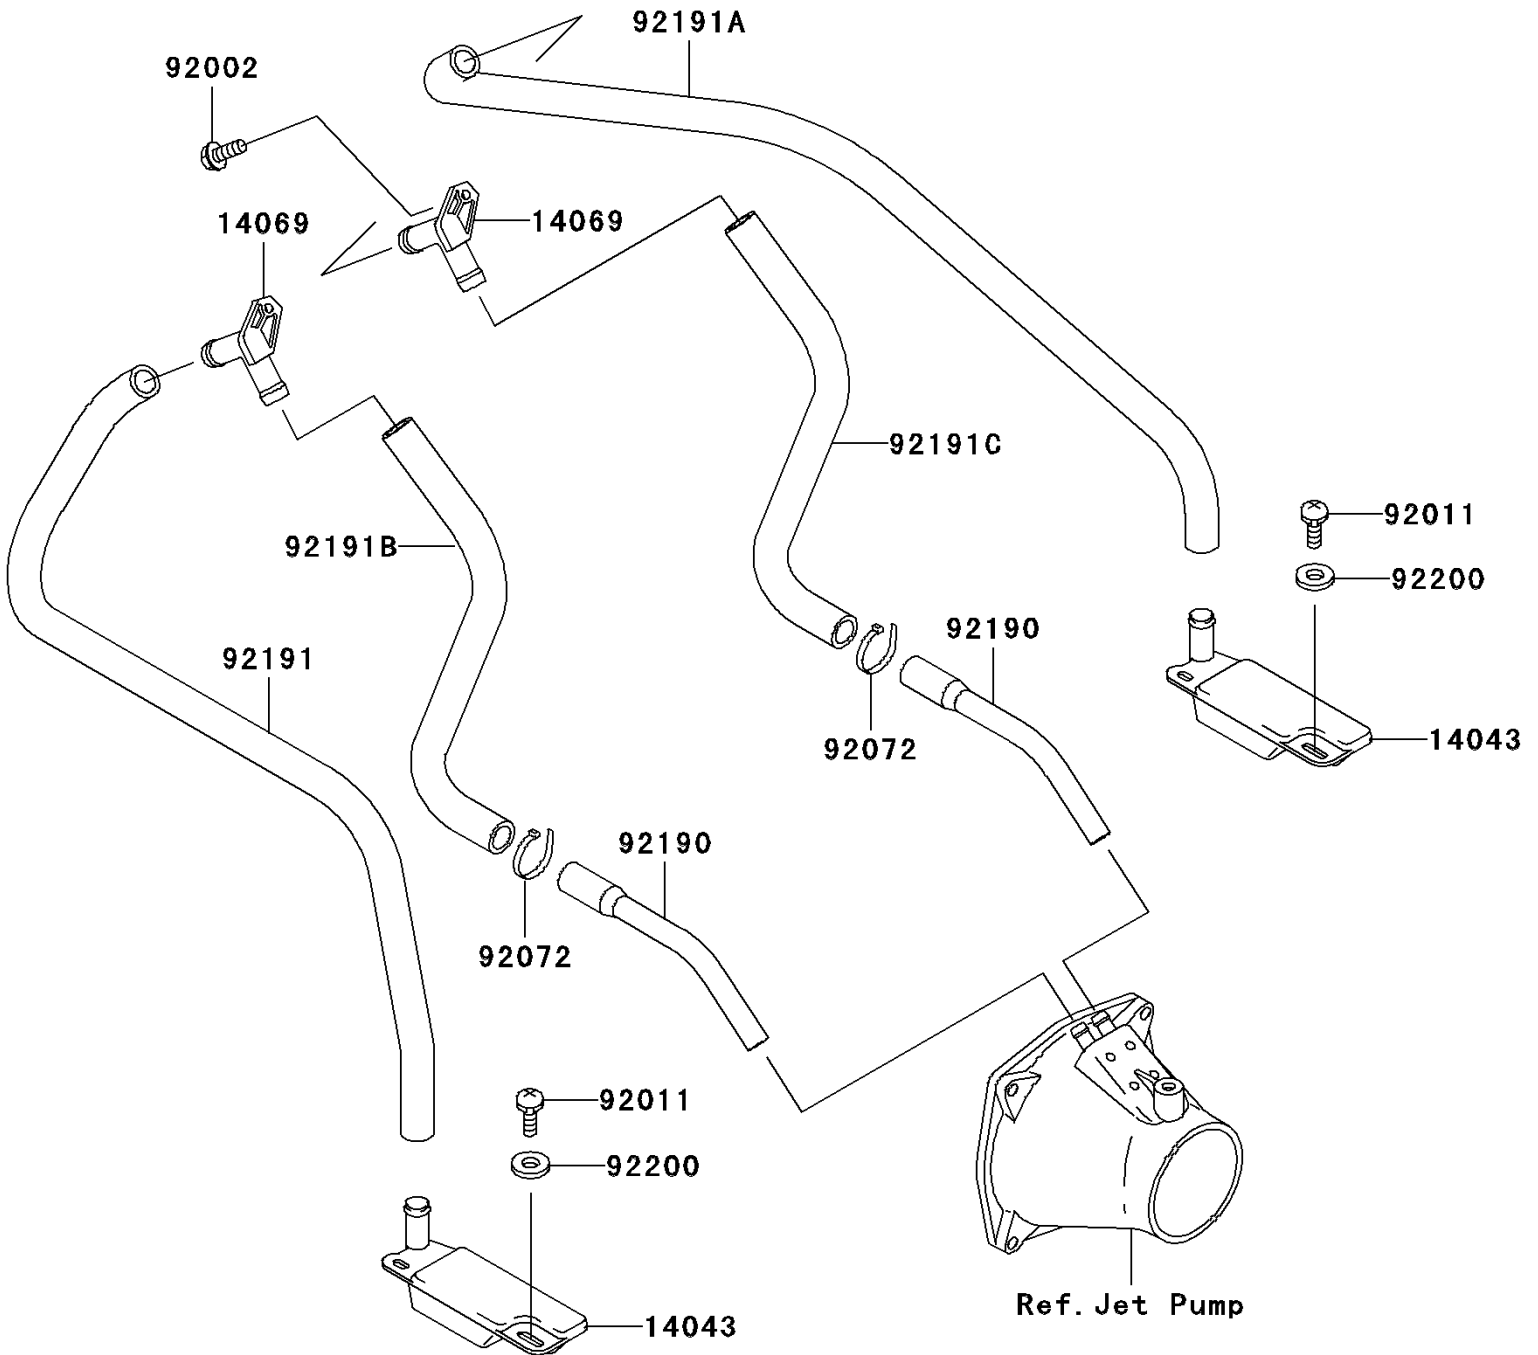

2006 900 STX PARTS DIAGRAM

Bilge System

F3145

2006 900 STX PARTS LIST

Bilge System

ITEM NAME	PART NUMBER	QUANTITY
FILTER (Ref # 14043)	14043-3708	2
BREATHER (Ref # 14069)	14069-3708	2
BOLT,6X16 (Ref # 92002)	92002-3728	2
SCREW,TAPPING (Ref # 92011)	92011-561	4
BAND,L=188 (Ref # 92072)	92072-1239	2
TUBE,HULL-NOZZLE (Ref # 92190)	92190-3971	2
TUBE,FILTER-BREATHER(LH) (Ref # 92191)	92191-3821	1
TUBE,FILTER-BREATHER(RH) (Ref # 92191A)	92191-3822	1
TUBE,BILGE BREATHER-HULL,LEFT (Ref # 92191B)	92191-3927	1
TUBE,BILGE BREATHER-HULL,RIGHT (Ref # 92191C)	92191-3928	1
WASHER,5.9X16X1.5 (Ref # 92200)	92200-3714	4