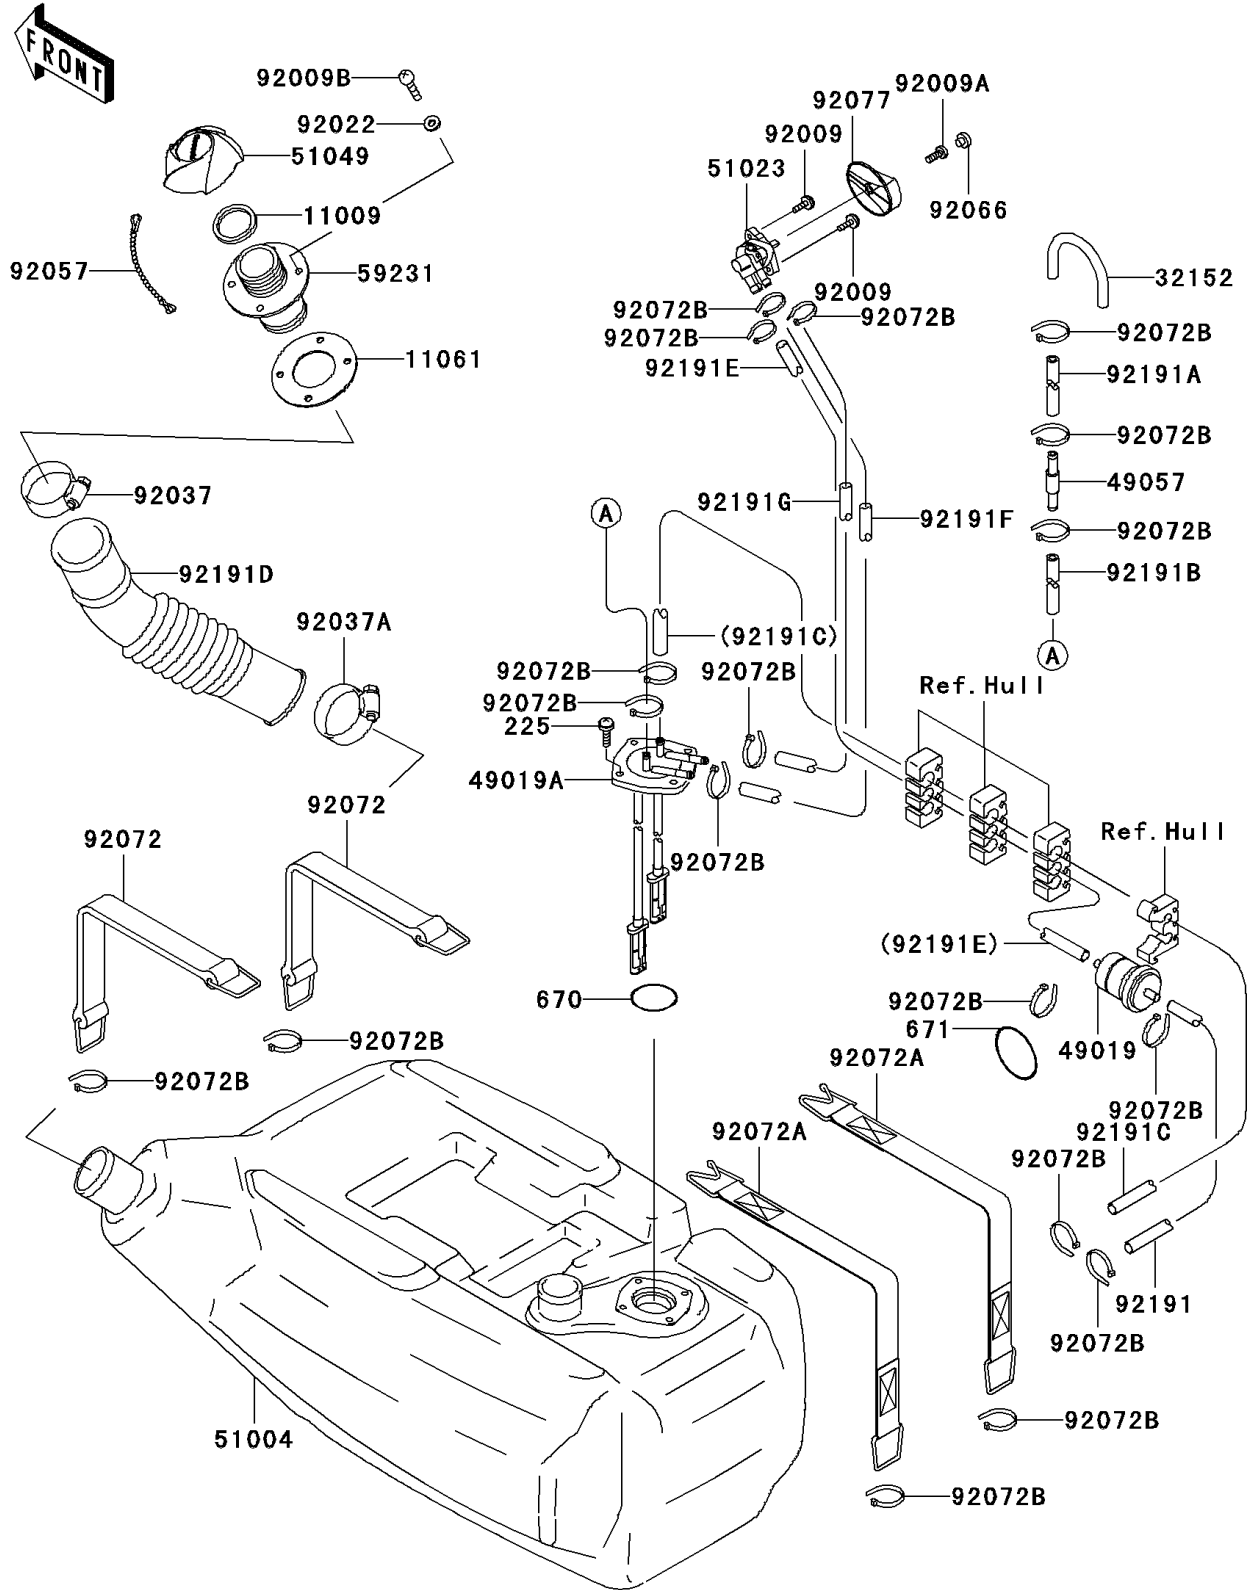

2006 900 STX PARTS DIAGRAM

Fuel Tank

F3173

2006 900 STX PARTS LIST

Fuel Tank

ITEM NAME	PART NUMBER	QUANTITY
SCREW-PAN-WSP-CROS,5X20 (Ref # 225)	225R0520	4
O RING,36MM (Ref # 670)	670B3036	1
O RING,65MM (Ref # 671)	671B2565	1
GASKET,TANK CAP (Ref # 11009)	11009-3020	1
GASKET (Ref # 11061)	11061-3701	1
PIPE (Ref # 32152)	32152-3705	1
FILTER-FUEL (Ref # 49019)	49019-3712	1
FILTER-FUEL (Ref # 49019A)	49019-3718	1
VALVE-RELIEF (Ref # 49057)	49057-3707	1
TANK-FUEL (Ref # 51004)	51004-3740	1
TAP-ASSY,FUEL (Ref # 51023)	51023-3736	1
CAP-TANK,FUEL (Ref # 51049)	51049-3725	1
FILLER,FUEL TANK (Ref # 59231)	59231-3716	1
SCREW,5X16 (Ref # 92009)	92009-3789	2
SCREW,4X12 (Ref # 92009A)	92009-3838	1
SCREW,TAPPING,4X16 (Ref # 92009B)	92009-3849	4
WASHER (Ref # 92022)	92022-563	4
CLAMP (Ref # 92037)	92037-3009	1
CLAMP (Ref # 92037A)	92037-3738	1
CHAIN,COVER,L=100 (Ref # 92057)	92057-3704	1
PLUG,FUEL&CHOKE KNOB,F.BLACK (Ref # 92066)	92066-3770-6Z	1
BAND (Ref # 92072)	92072-3845	2
BAND (Ref # 92072A)	92072-3850	2
BAND,L=99 (Ref # 92072B)	92072-3871	18
KNOB,FUEL&CHOKE,F.BLACK (Ref # 92077)	92077-3732-6Z	1
TUBE,"ON",5.8X10.8X270 (Ref # 92191)	92191-3708	1
TUBE,5.8X10.8X1000 (Ref # 92191A)	92191-3736	1
TUBE,5.8X10.8X100 (Ref # 92191B)	92191-3828	1
TUBE,CARB-TANK (Ref # 92191C)	92191-3901	1

2006 900 STX PARTS LIST

Fuel Tank

ITEM NAME	PART NUMBER	QUANTITY
TUBE,FUEL TANK - FILLER (Ref # 92191D)	92191-3903	1
TUBE,TAP-FILTER (Ref # 92191E)	92191-3930	1
TUBE,TANK-TAP(ON) (Ref # 92191F)	92191-3931	1
TUBE,TANK-TAP(RES) (Ref # 92191G)	92191-3932	1