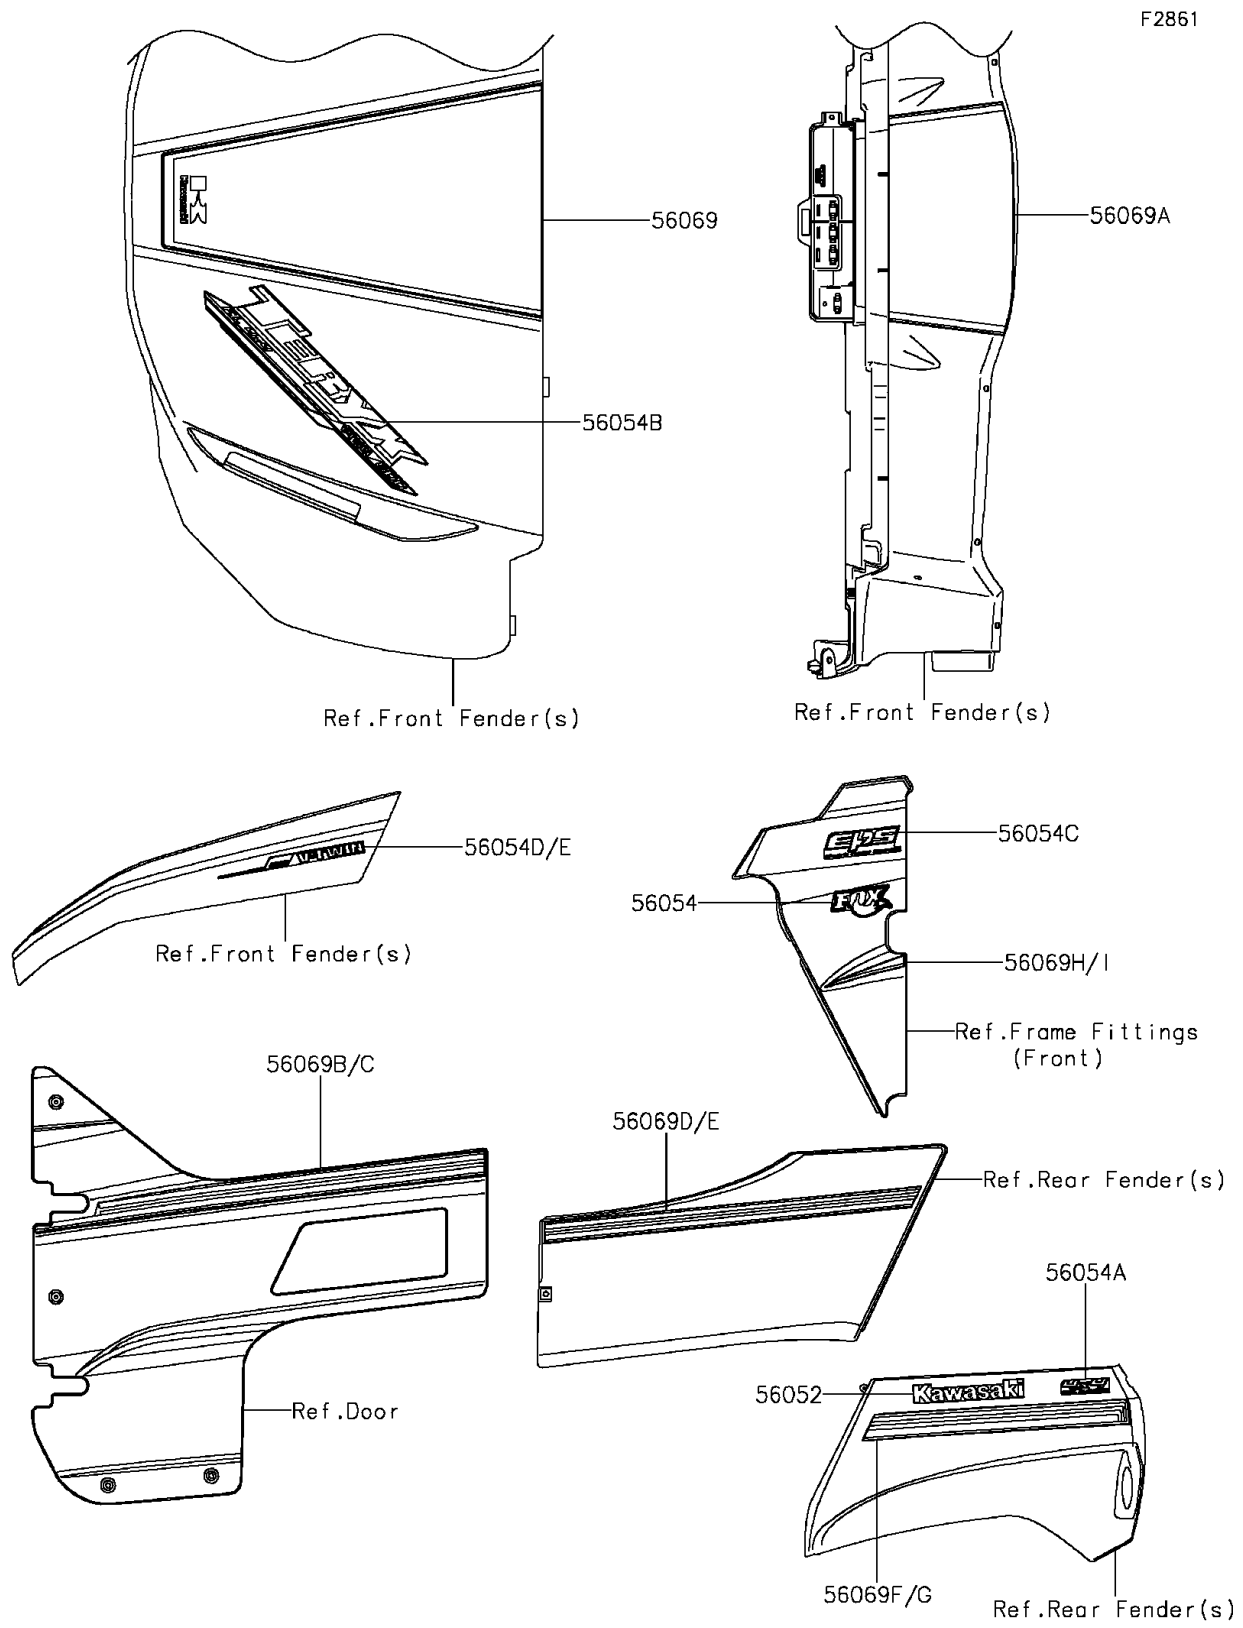

2015 TERYX® PARTS DIAGRAM

Decals

2015 TERYX® PARTS LIST

Decals

ITEM NAME	PART NUMBER	QUANTITY
MARK,RR FENDER,KAWASAKI (Ref # 56052)	56052-0947	2
MARK,SIDE GUARD,FOX (Ref # 56054)	56054-1254	2
MARK,RR FENDER,4X4 (Ref # 56054A)	56054-1255	2
MARK,FR FENDER,TERYX (Ref # 56054B)	56054-1535	1
MARK,SIDE GUARD,EPS (Ref # 56054C)	56054-1536	2
MARK,OVER FENDER,LH (Ref # 56054D)	56054-1538	1
MARK,OVER FENDER,RH (Ref # 56054E)	56054-1539	1
PATTERN,FR FENDER (Ref # 56069)	56069-7459	1
PATTERN,FR FENDER,RR (Ref # 56069A)	56069-7460	1
PATTERN,DOOR COVER,FR,LH (Ref # 56069B)	56069-7461	1
PATTERN,DOOR COVER,FR,RH (Ref # 56069C)	56069-7462	1
PATTERN,RR FENDER,FR,LH (Ref # 56069D)	56069-7463	1
PATTERN,RR FENDER,FR,RH (Ref # 56069E)	56069-7464	1
PATTERN,RR FENDER,RR,LH (Ref # 56069F)	56069-7465	1
PATTERN,RR FENDER,RR,RH (Ref # 56069G)	56069-7466	1
PATTERN,SIDE GUARD,LH (Ref # 56069H)	56069-7467	1
PATTERN,SIDE GUARD,RH (Ref # 56069I)	56069-7468	1