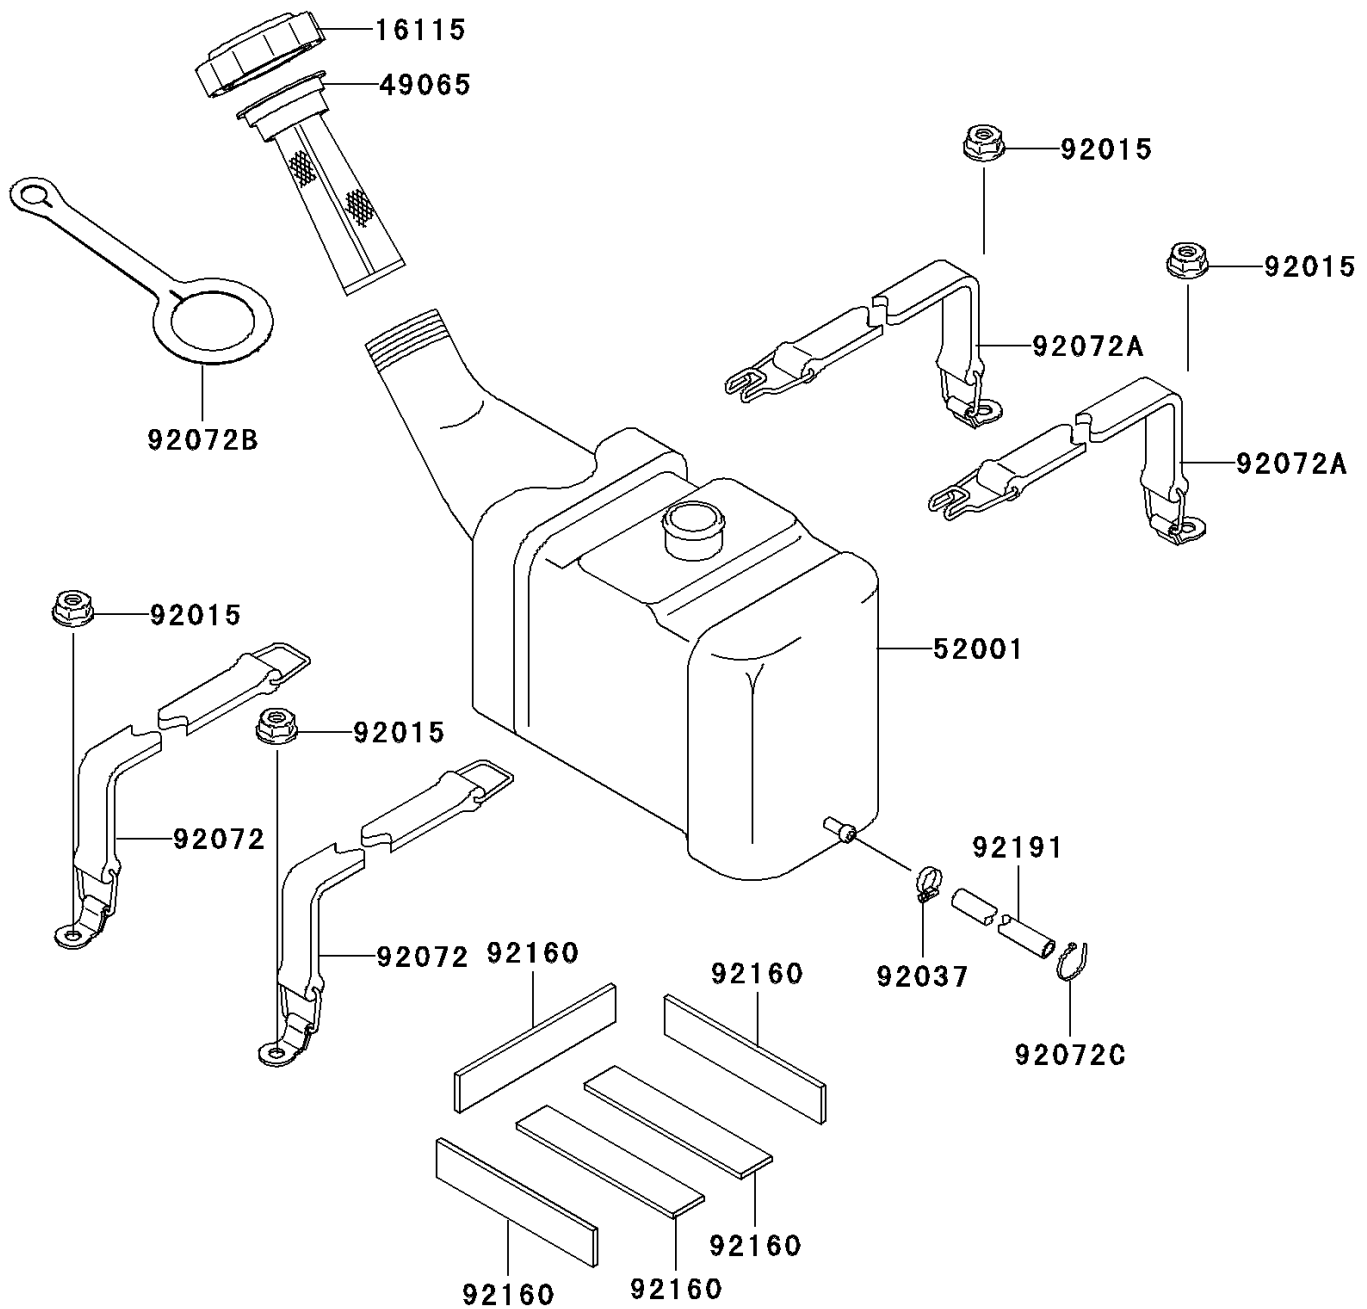

# 2006 900 STX PARTS DIAGRAM

Oil Tank

F3174

## 2006 900 STX PARTS LIST

### Oil Tank

ITEM NAME	PART NUMBER	QUANTITY
CAP-OIL FILLER (Ref # 16115)	16115-3720	1
FILTER-OIL (Ref # 49065)	49065-3703	1
TANK-OIL (Ref # 52001)	52001-3728	1
NUT,6MM (Ref # 92015)	92015-3767	4
CLAMP (Ref # 92037)	92037-3726	1
BAND,OIL TANK (Ref # 92072)	92072-3812	2
BAND,OIL TANK (Ref # 92072A)	92072-3815	2
BAND (Ref # 92072B)	92072-3839	1
BAND,L=99 (Ref # 92072C)	92072-3871	1
DAMPER (Ref # 92160)	92160-3793	5
TUBE,OIL (Ref # 92191)	92191-3818	1