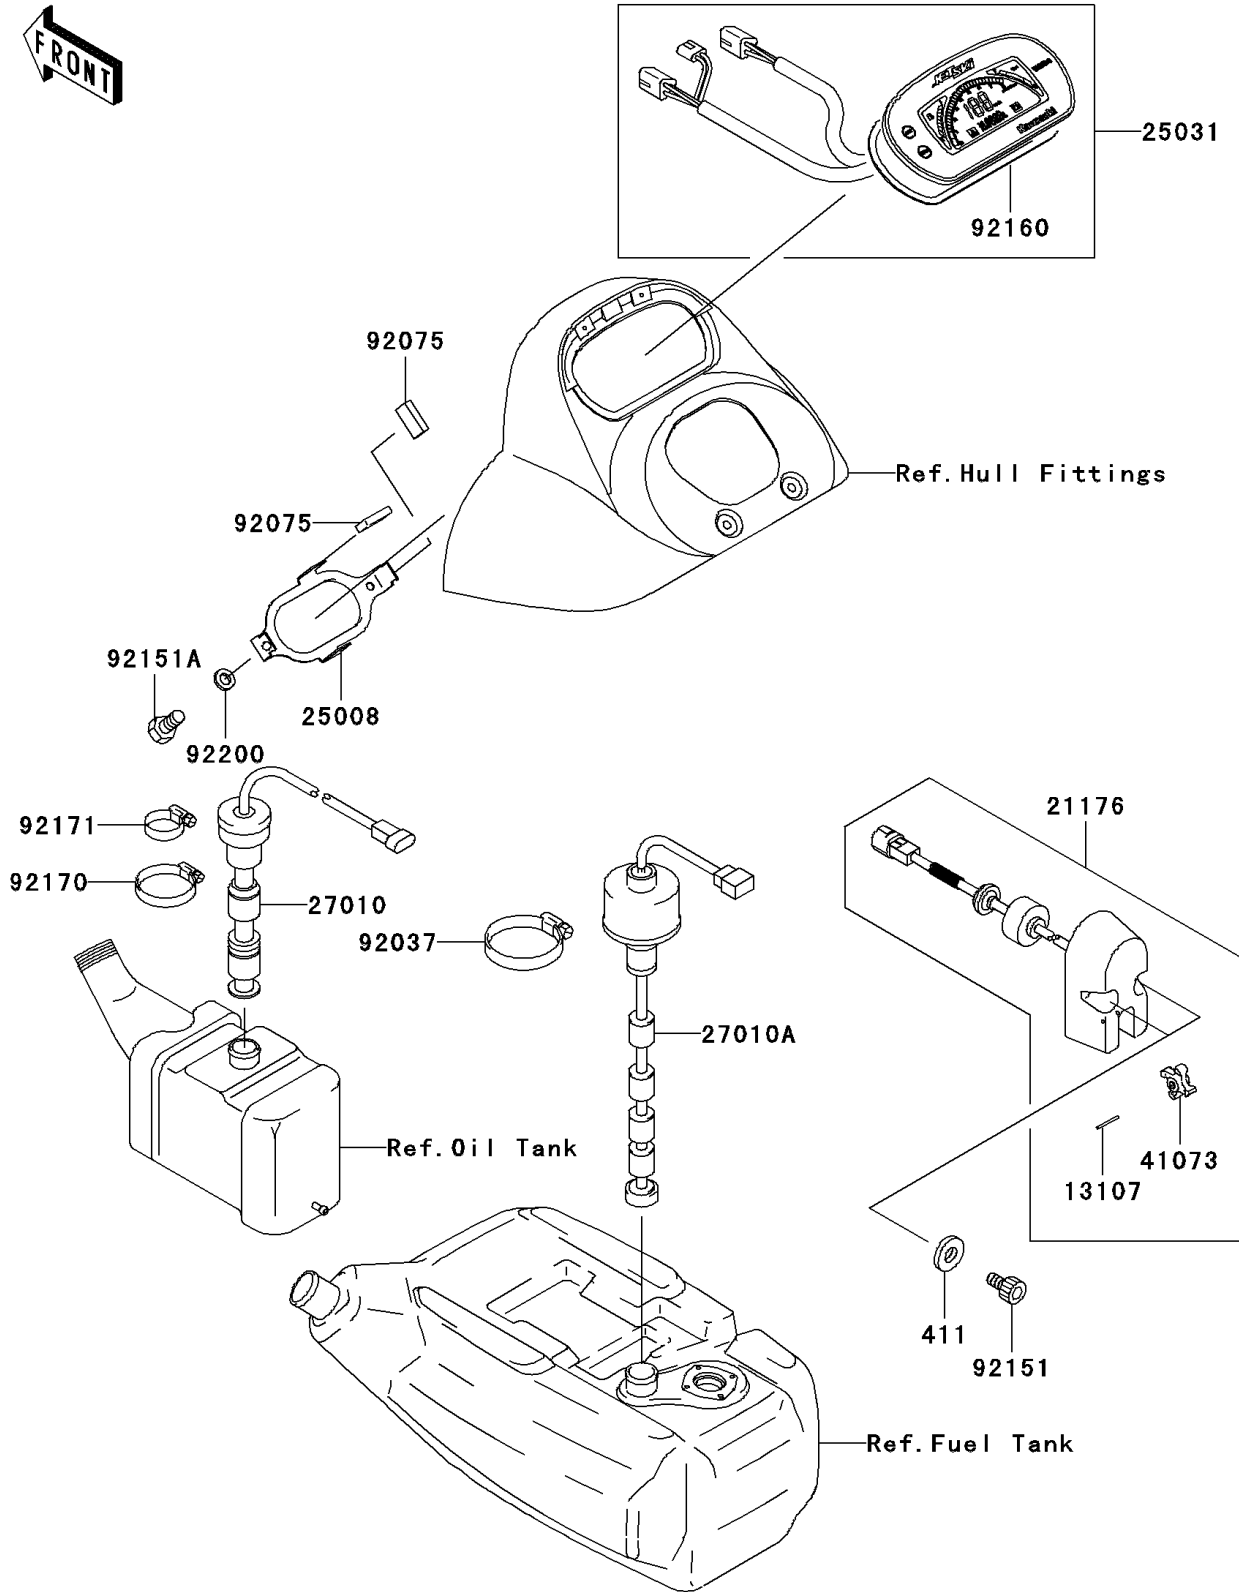

# 2006 900 STX PARTS DIAGRAM

Meters

F3179

## 2006 900 STX PARTS LIST

### Meters

ITEM NAME	PART NUMBER	QUANTITY
WASHER-PLAIN,6MM (Ref # 411)	411S0600	2
SHAFT (Ref # 13107)	13107-3754	1
SENSOR,SPEEDOMETER,F.BLACK (Ref # 21176)	21176-3749-6Z	1
BRACKET-METER (Ref # 25008)	25008-3709	1
METER-ASSY,MILE (Ref # 25031)	25031-3747	1
SWITCH,OIL LEVEL (Ref # 27010)	27010-3753	1
SWITCH,FUEL LEVEL (Ref # 27010A)	27010-3770	1
WHEEL-ASSY,PADDLE (Ref # 41073)	41073-3701	1
CLAMP (Ref # 92037)	92037-3009	1
DAMPER (Ref # 92075)	92075-1446	4
BOLT,6X10 (Ref # 92151)	92151-3704	2
BOLT,5X10 (Ref # 92151A)	92151-3707	2
DAMPER,METER (Ref # 92160)	92160-3881	1
CLAMP (Ref # 92170)	92170-3734	1
CLAMP (Ref # 92171)	92171-3714	1
WASHER,5.9X16X1.5 (Ref # 92200)	92200-3714	2