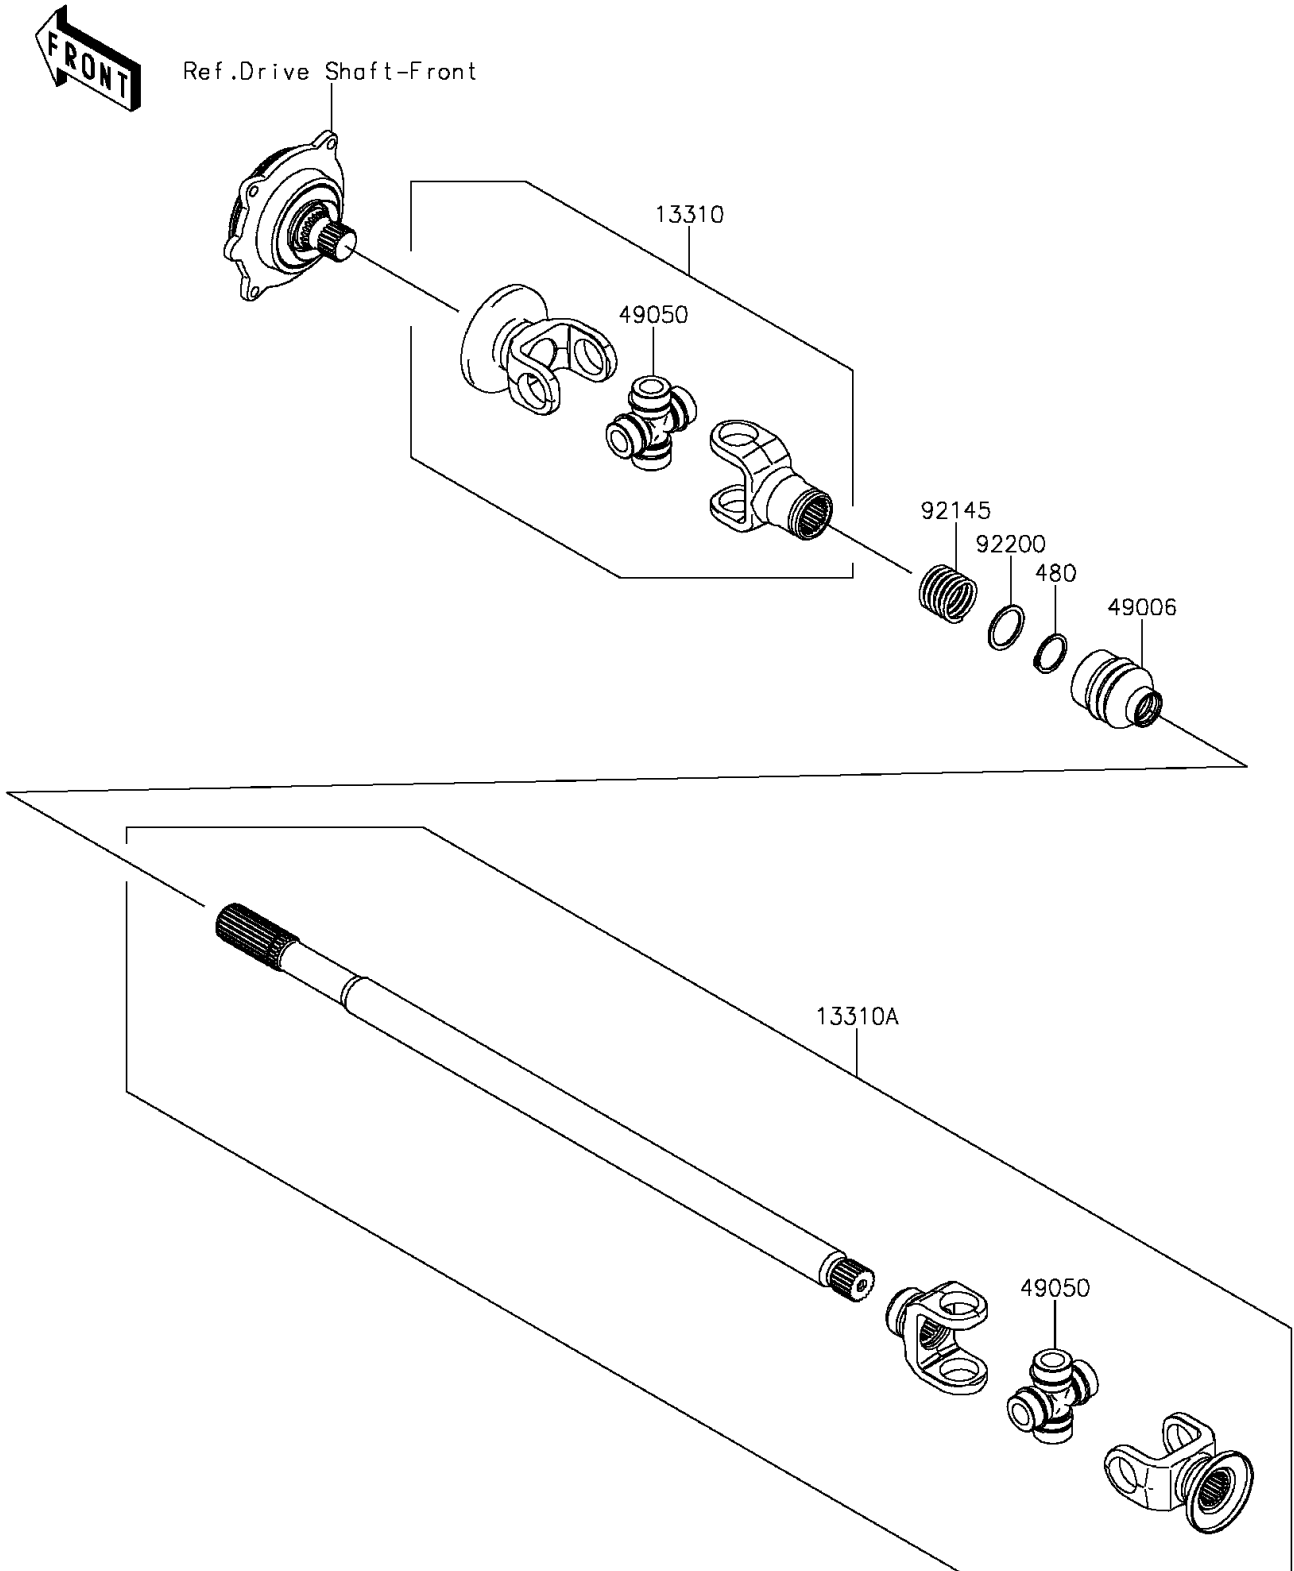

2015 TERYX® LE PARTS DIAGRAM

Drive Shaft-Propeller

E3135

2015 TERYX® LE PARTS LIST

Drive Shaft-Propeller

ITEM NAME	PART NUMBER	QUANTITY
CIRCLIP-TYPE-C,24MM (Ref # 480)	480J2400	1
SHAFT-ASSY,FRONT GEAR SIDE (Ref # 13310)	13310-0031	1
SHAFT-ASSY,FRONT ENG SIDE (Ref # 13310A)	13310-0032	1
BOOT,GEAR ASSY SIDE (Ref # 49006)	49006-0108	1
SPIDER (Ref # 49050)	49050-0034	2
SPRING (Ref # 92145)	92145-0823	1
WASHER,25X31X1.5 (Ref # 92200)	92200-0600	1