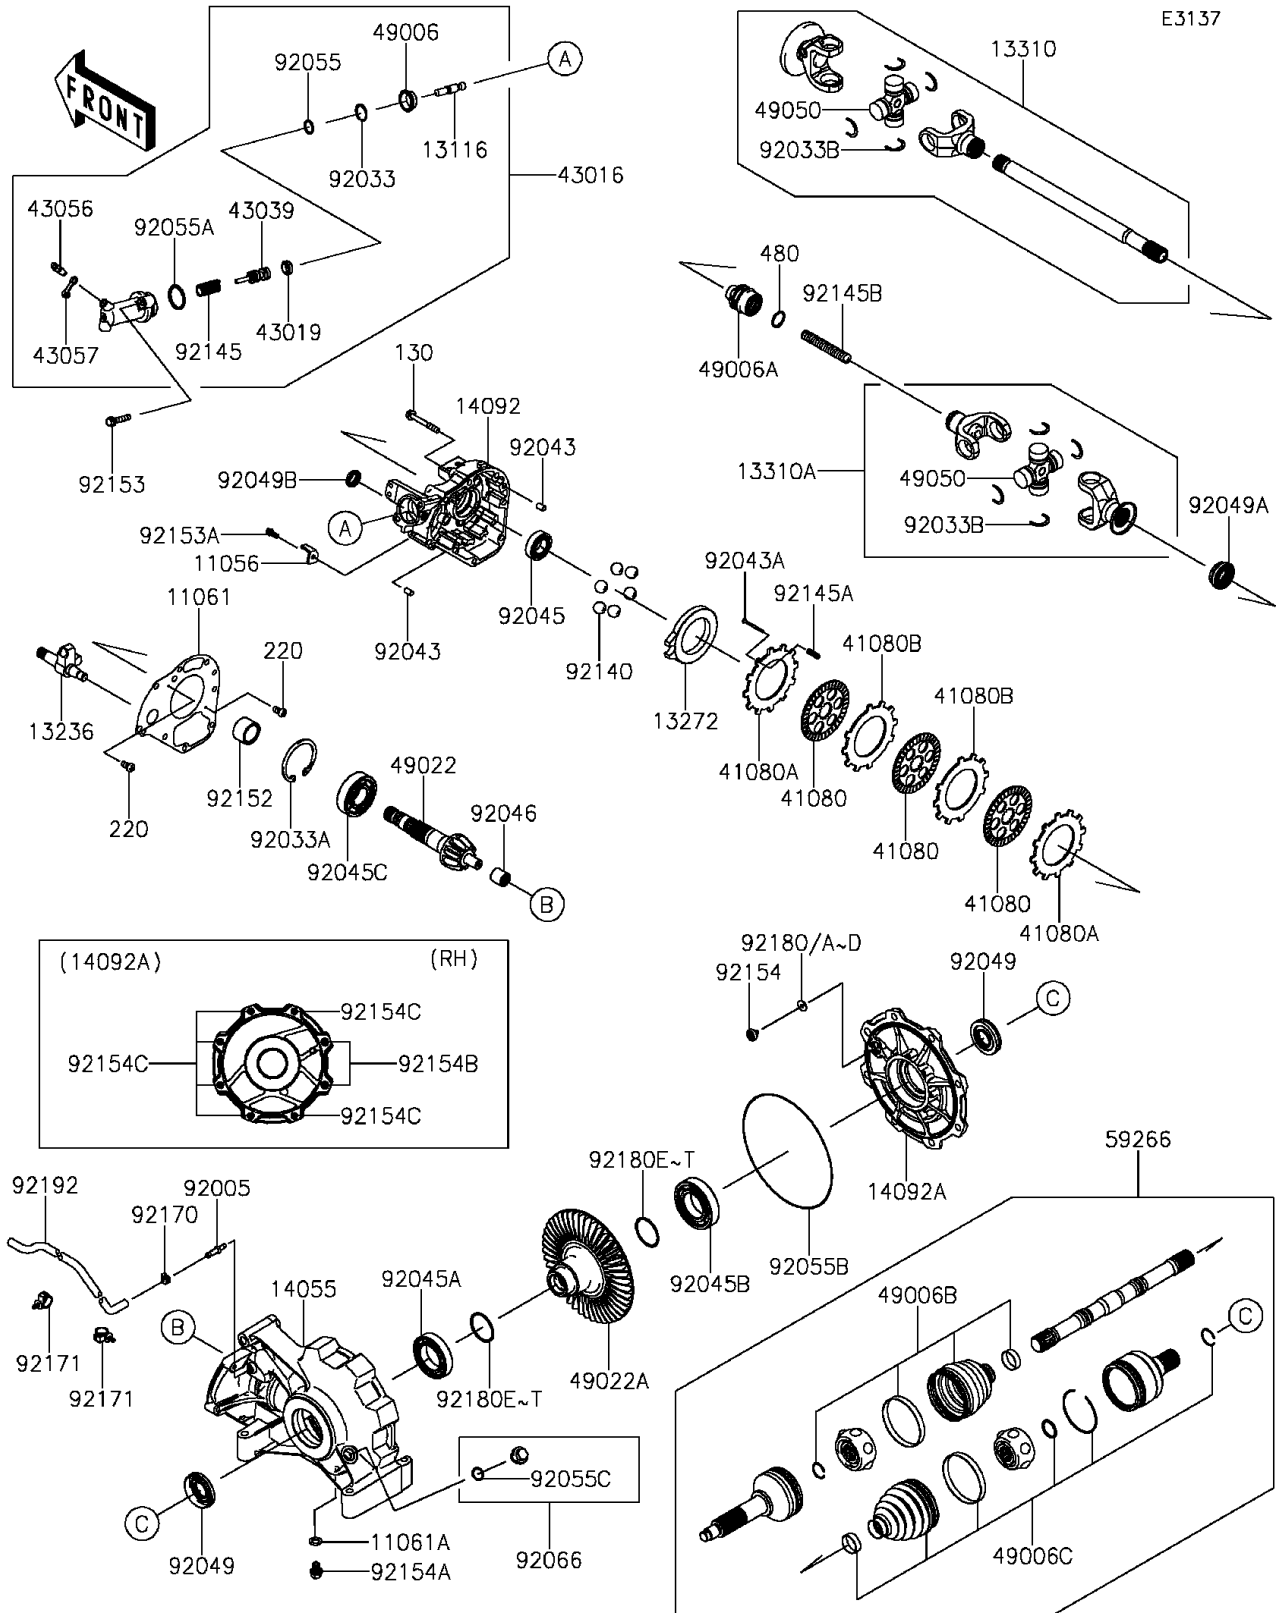

# 2015 TERYX® LE PARTS DIAGRAM

Drive Shaft-Rear

### Drive Shaft-Rear

ITEM NAME	PART NUMBER	QUANTITY
RING-SNAP (Ref # 92033A)	92033-0713	1
RING-SNAP (Ref # 92033B)	92033-0735	8
PIN,8X14 (Ref # 92043)	92043-1567	2
PIN,3X35 (Ref # 92043A)	92043-1617	2
BEARING-BALL,#6005 (Ref # 92045)	92045-0077	1
BEARING-BALL,TMB009 (Ref # 92045A)	92045-0728	1
BEARING-BALL,6209 (Ref # 92045B)	92045-0744	1
BEARING-BALL,6306 (Ref # 92045C)	92045-0748	1
BEARING-NEEDLE,16NQ2322A (Ref # 92046)	92046-0606	1
SEAL-OIL,33X60X11 (Ref # 92049)	92049-0721	2
SEAL-OIL,25X45X9.5 (Ref # 92049A)	92049-0739	1
SEAL-OIL,TC17X28X6 (Ref # 92049B)	92049-1537	1
RING-O (Ref # 92055)	92055-0146	1
RING-O (Ref # 92055A)	92055-0147	1
RING-O (Ref # 92055B)	92055-0722	1
RING-O,20X2.5 (Ref # 92055C)	92055-0754	1
PLUG (Ref # 92066)	92066-0728	1
BALL,D/O#12 (Ref # 92140)	92140-1064	6
SPRING (Ref # 92145)	92145-0882	1
SPRING,RR BRAKE (Ref # 92145A)	92145-1301	2
SPRING,PROPELLER SHAFT (Ref # 92145B)	92145-1304	1
COLLAR (Ref # 92152)	92152-1525	1
BOLT,FLANGED,8X40 (Ref # 92153)	92153-1727	2
BOLT,FLANGED-SMALL,6X16 (Ref # 92153A)	92153-1729	1
BOLT,BUTTON (Ref # 92154)	92154-0831	1
BOLT,DRAIN (Ref # 92154A)	92154-0832	1
BOLT,FLANGED,10X40 (Ref # 92154B)	92154-0833	2
BOLT,FLANGED,10X40 (Ref # 92154C)	92154-0834	6
CLAMP (Ref # 92170)	92170-2043	1