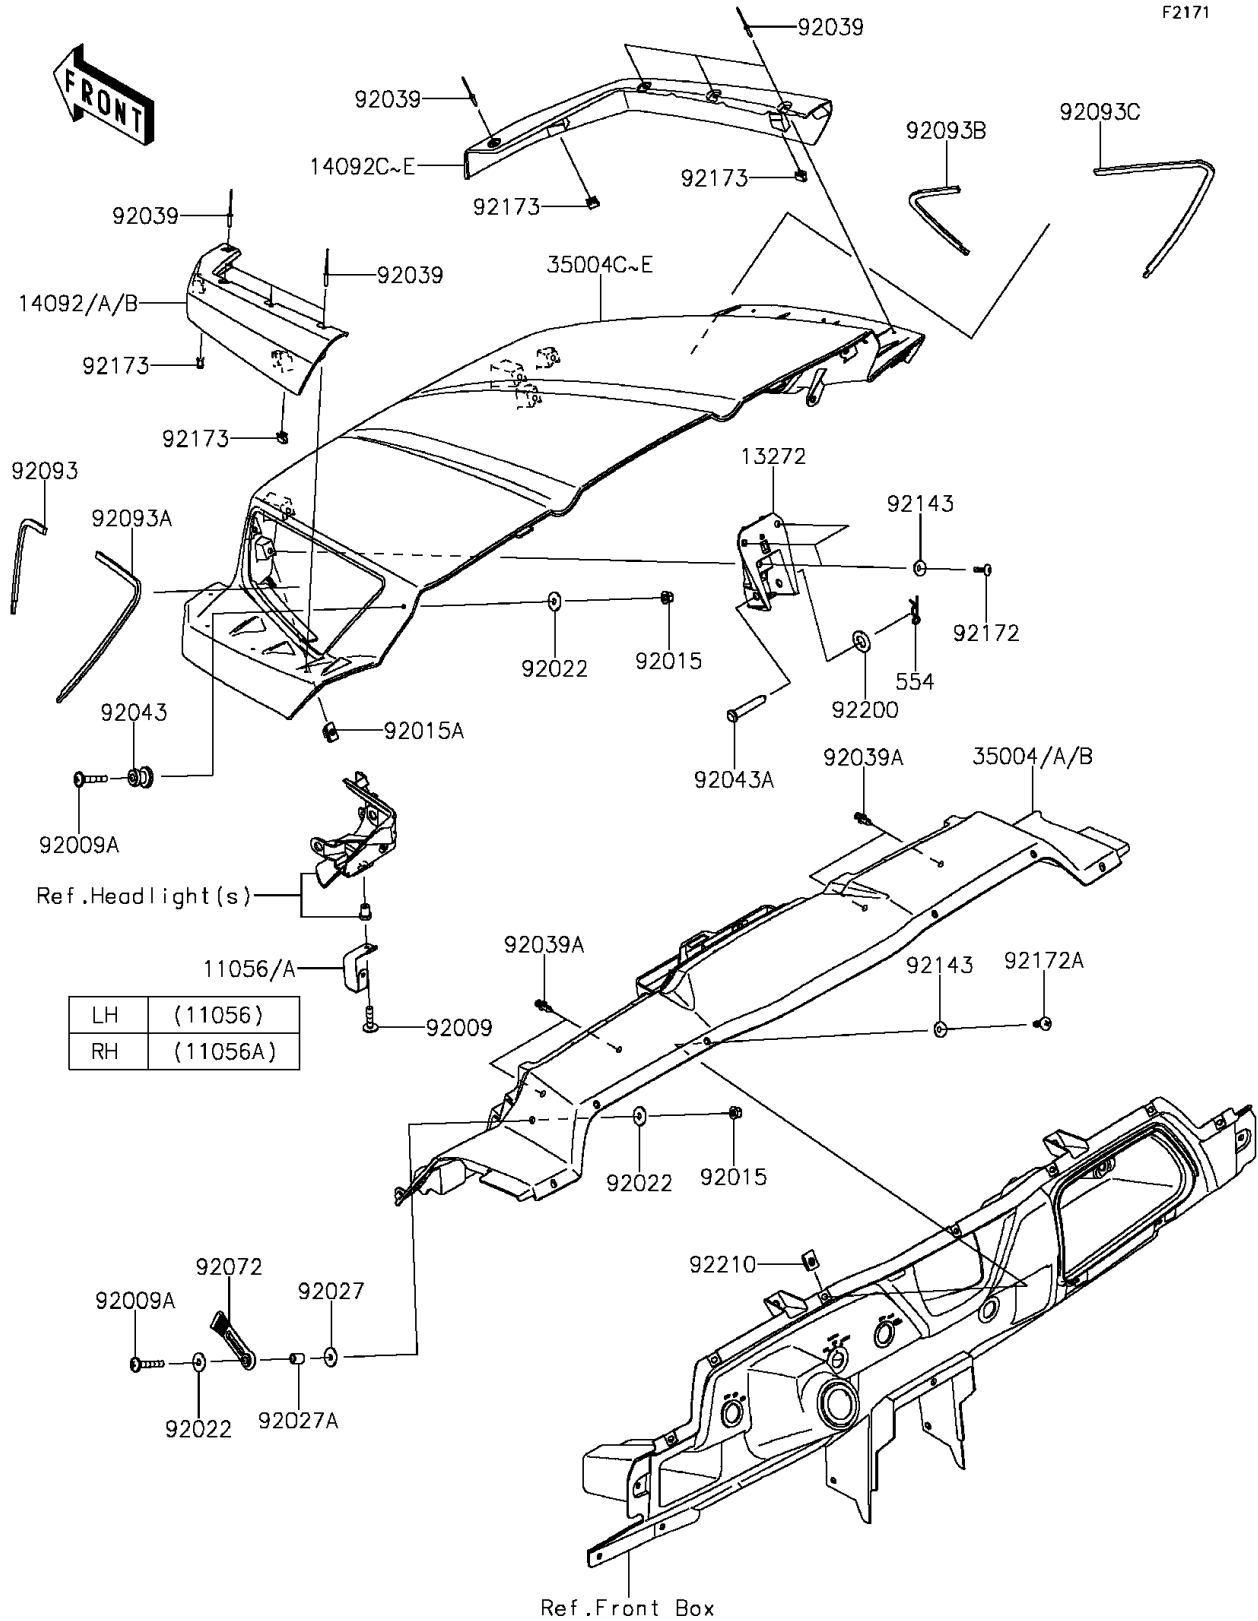

2015 TERYX® LE PARTS DIAGRAM

Front Fender(s)

2015 TERYX® LE PARTS LIST

Front Fender(s)

ITEM NAME	PART NUMBER	QUANTITY
PIN-SNAP,12MM (Ref # 554)	554DA1200	2
BRACKET,LH (Ref # 11056)	11056-0129	1
BRACKET,RH (Ref # 11056A)	11056-0130	1
PLATE (Ref # 13272)	13272-0871	2
COVER,OVER FENDER,LH,M.S.WHITE (Ref # 14092)	14092-0802-31Y	1
COVER,OVER FENDER,LH,C.L.GREEN (Ref # 14092A)	14092-0802-367	1
COVER,OVER FENDER,LH,C.B.ORG (Ref # 14092B)	14092-0802-42L	1
COVER,OVER FENDER,RH,M.S.WHITE (Ref # 14092C)	14092-0803-31Y	1
COVER,OVER FENDER,RH,C.L.GREEN (Ref # 14092D)	14092-0803-367	1
COVER,OVER FENDER,RH,C.B.ORG (Ref # 14092E)	14092-0803-42L	1
FENDER-FRONT,RR,M.S.WHITE (Ref # 35004)	35004-0326-31Y	1
FENDER-FRONT,RR,C.L.GREEN (Ref # 35004A)	35004-0326-367	1
FENDER-FRONT,RR,C.B.ORANGE (Ref # 35004B)	35004-0326-42L	1
FENDER-FRONT,FR,M.S.WHITE (Ref # 35004C)	35004-0334-31Y	1
FENDER-FRONT,FR,C.L.GREEN (Ref # 35004D)	35004-0334-367	1
FENDER-FRONT,FR,C.B.ORANGE (Ref # 35004E)	35004-0334-42L	1
SCREW,6X25 (Ref # 92009)	92009-1465	2
SCREW,6X35 (Ref # 92009A)	92009-1672	4
NUT,LOCK,FLANGED,6MM (Ref # 92015)	92015-1339	4
NUT,5MM (Ref # 92015A)	92015-1627	6
WASHER,6.5X20X1.6 (Ref # 92022)	92022-125	6
COLLAR,L=5.1 (Ref # 92027)	92027-1260	2
COLLAR,6.8X10X12 (Ref # 92027A)	92027-162	2
RIVET,4.9X19.8 (Ref # 92039)	92039-0704	8
RIVET (Ref # 92039A)	92039-1229	4
PIN (Ref # 92043)	92043-0197	2
PIN,12.4X72.4 (Ref # 92043A)	92043-0716	2
BAND (Ref # 92072)	92072-0144	2
SEAL,FR,LH (Ref # 92093)	92093-0168	1

2015 TERYX® LE PARTS LIST

Front Fender(s)

ITEM NAME	PART NUMBER	QUANTITY
SEAL,RR,LH (Ref # 92093A)	92093-0169	1
SEAL,FR,RH (Ref # 92093B)	92093-0170	1
SEAL,RR,RH (Ref # 92093C)	92093-0171	1
COLLAR (Ref # 92143)	92143-1087	12
SCREW,5X16 (Ref # 92172)	92172-0322	6
SCREW,TAPPING,6X20 (Ref # 92172A)	92172-0488	6
CLAMP (Ref # 92173)	92173-0104	4
WASHER,13X24X2 (Ref # 92200)	92200-0451	2
NUT,LEAF SPRING,6MM (Ref # 92210)	92210-0624	6