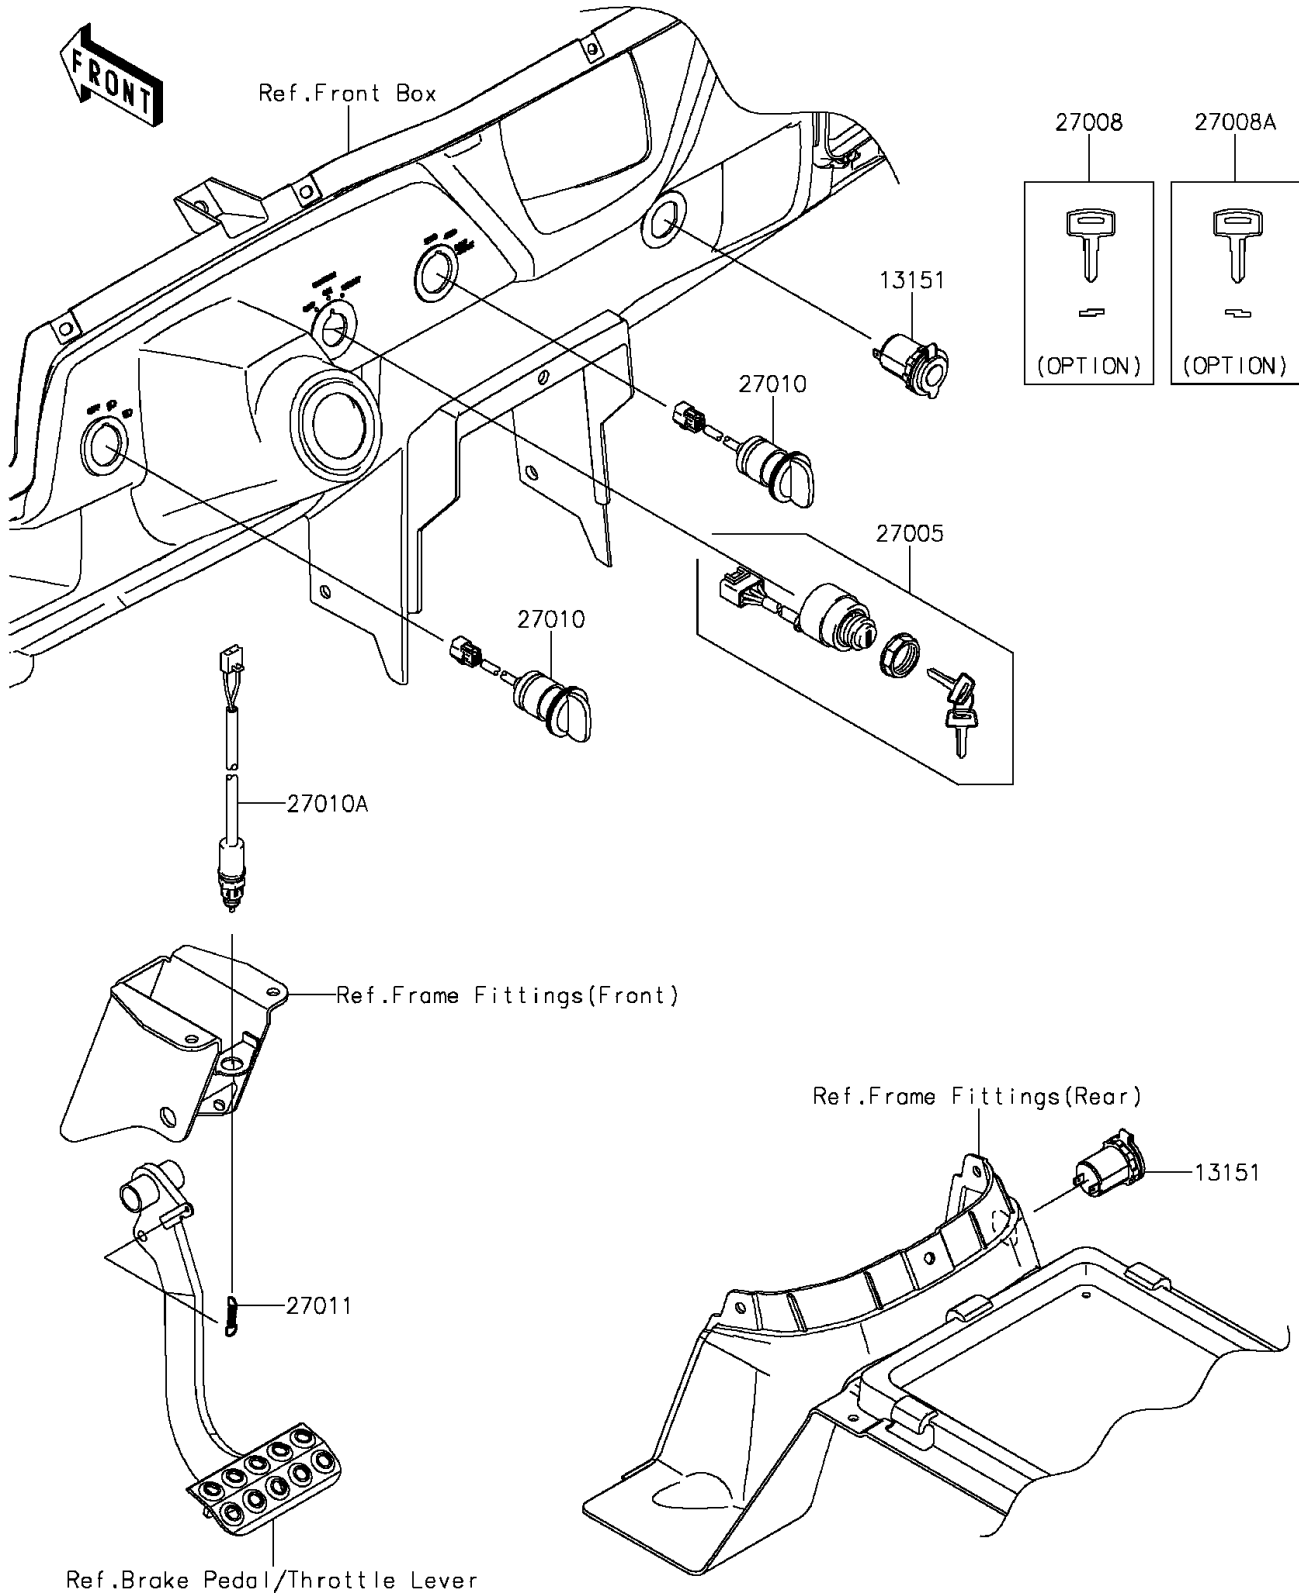

# 2015 TERYX® LE PARTS DIAGRAM

## Ignition Switch

F2770

## 2015 TERYX® LE PARTS LIST

### Ignition Switch

ITEM NAME	PART NUMBER	QUANTITY
SWITCH-COMP,OUTLET,12V (Ref # 13151)	13151-0556	2
SWITCH-ASSY-IGNITION (Ref # 27005)	27005-0036	1
KEY-LOCK,BLANK (Ref # 27008)	27008-1153	1
KEY-LOCK,BLANK (Ref # 27008A)	27008-1157	1
SWITCH,HEAD LAMP (Ref # 27010)	27010-0706	2
SWITCH,BRAKE (Ref # 27010A)	27010-0724	1
SPRING,BRAKE LAMP SWITCH (Ref # 27011)	27011-006	1