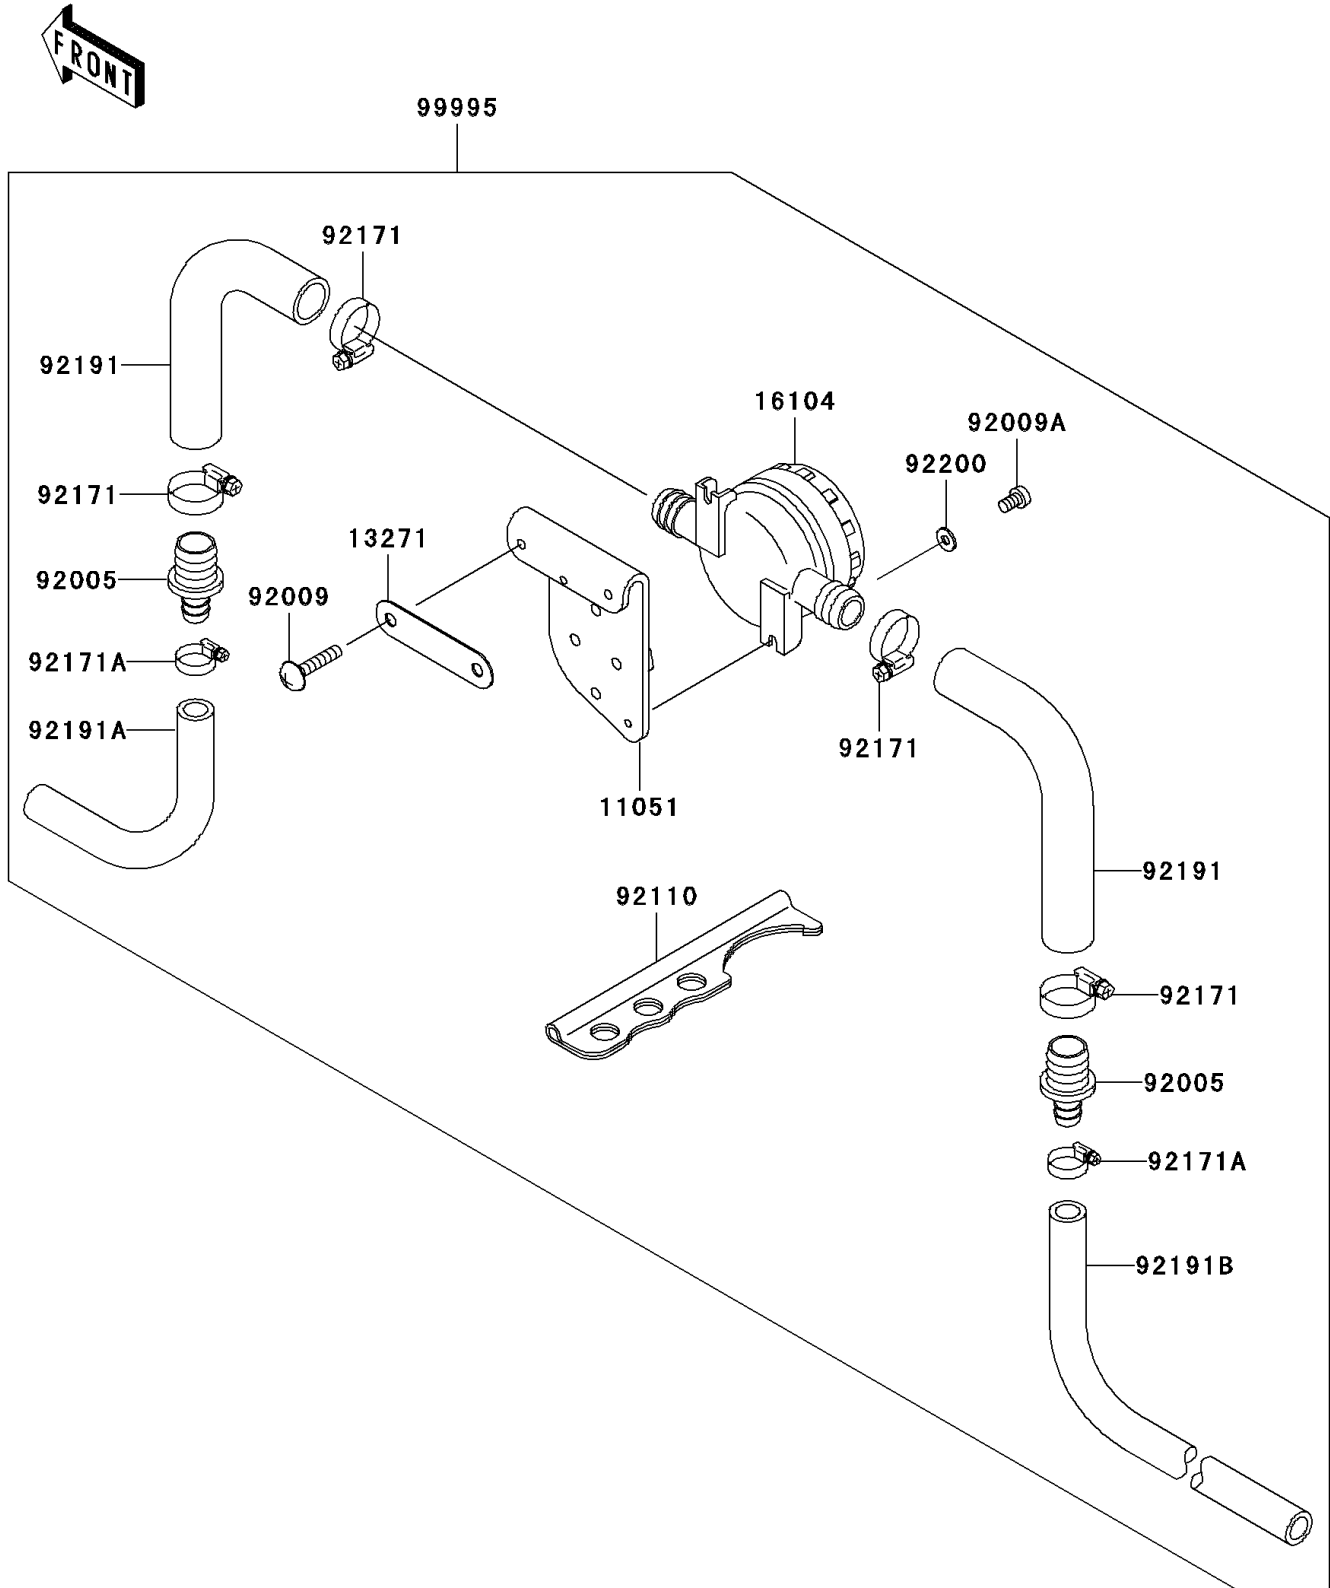

2006 900 STX PARTS DIAGRAM

Optional Parts

F3890

2006 900 STX PARTS LIST

Optional Parts

ITEM NAME	PART NUMBER	QUANTITY
BRACKET (Ref # 11051)	11051-3814	1
PLATE (Ref # 13271)	13271-3778	1
FILTER-COMP (Ref # 16104)	16104-3702	1
FITTING (Ref # 92005)	92005-3738	2
SCREW,6X30 (Ref # 92009)	92009-3866	2
SCREW,4X10 (Ref # 92009A)	92009-3867	2
TOOL-WRENCH (Ref # 92110)	92110-3704	1
CLAMP (Ref # 92171)	92171-3704	4
CLAMP (Ref # 92171A)	92171-3714	2
TUBE,WATER FILTER (Ref # 92191)	92191-3917	2
TUBE,WATER FILTER-EX MANIFOLD (Ref # 92191A)	92191-3918	1
TUBE,WATER FILTER-HULL (Ref # 92191B)	92191-3919	1
WASHER,4.2X10X1.0 (Ref # 92200)	92200-3781	2
KIT.,WATER FILTER (Ref # 99995)	99995-3713	1