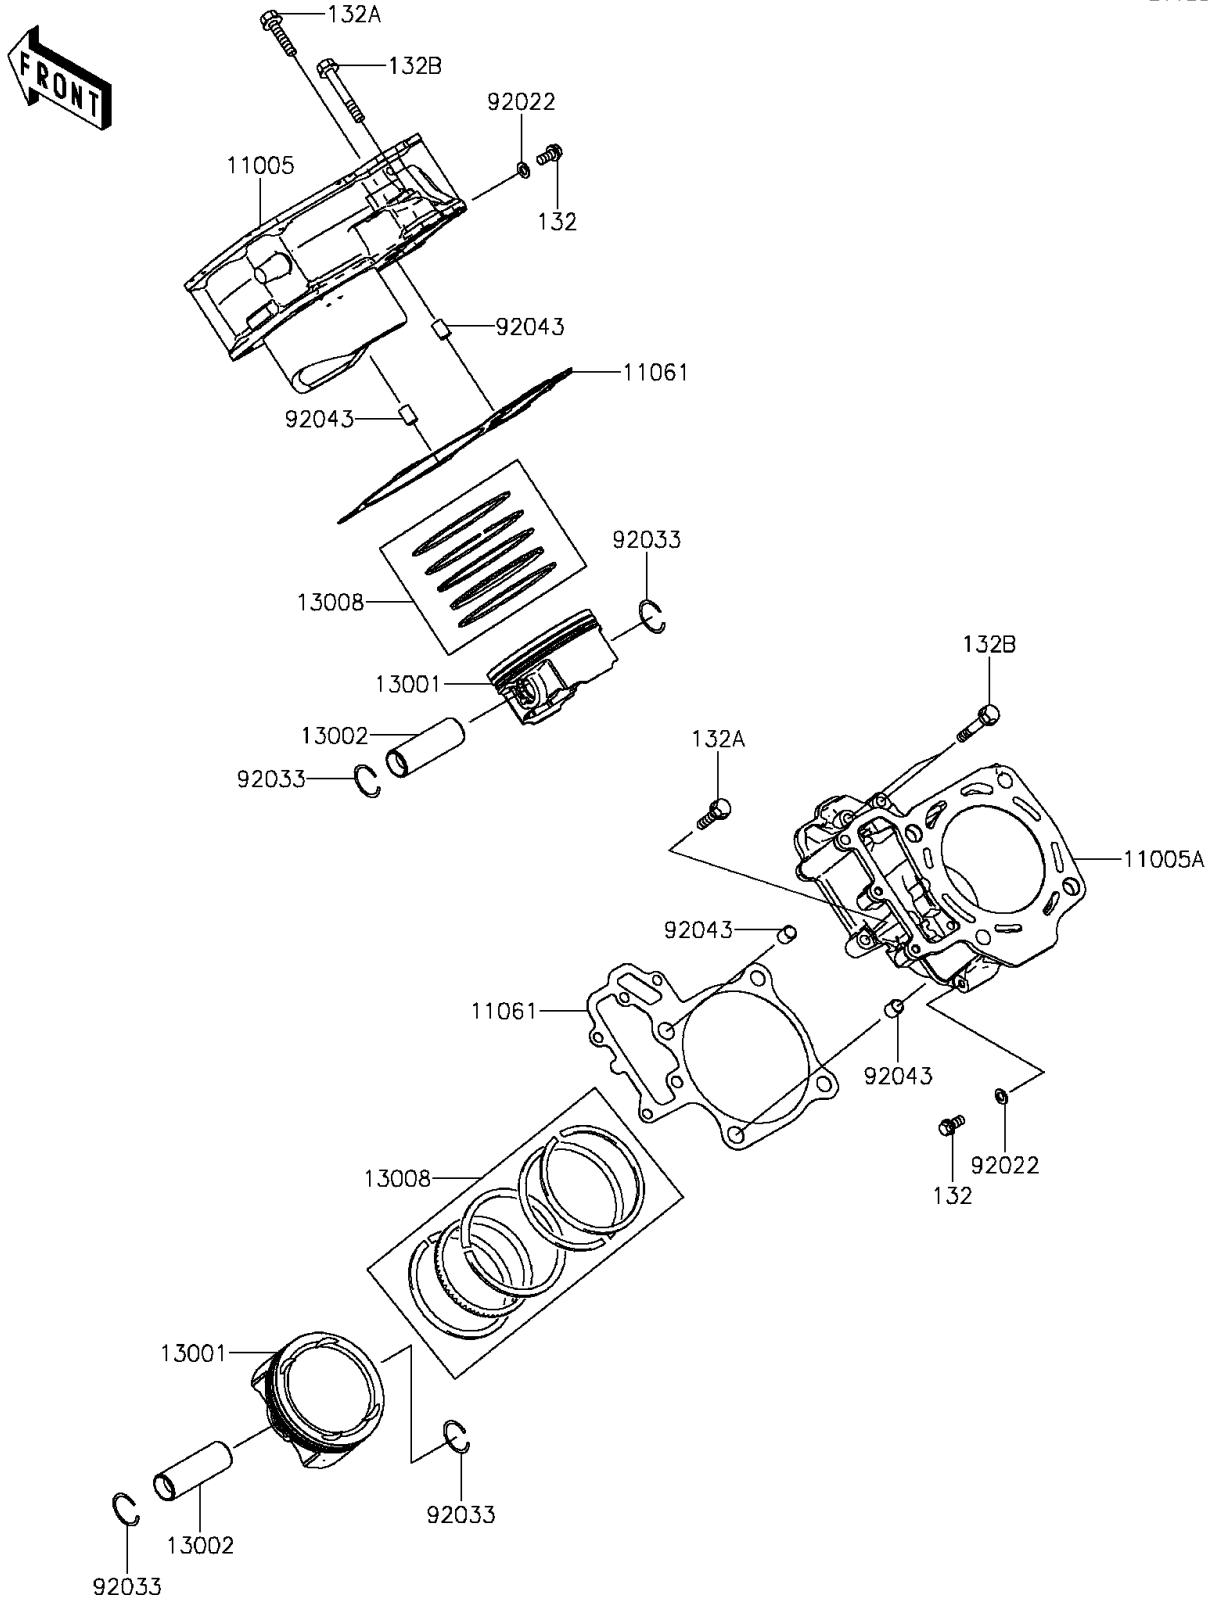

2015 TERYX® CAMO PARTS DIAGRAM

Cylinder/Piston(s)

E1120

2015 TERYX® CAMO PARTS LIST

Cylinder/Piston(s)

ITEM NAME	PART NUMBER	QUANTITY
BOLT-FLANGED-SMALL,6X12 (Ref # 132)	132BA0612	2
BOLT-FLANGED-SMALL,6X30 (Ref # 132A)	132BA0630	2
BOLT-FLANGED-SMALL,6X40 (Ref # 132B)	132BA0640	4
CYLINDER-ENGINE,FR (Ref # 11005)	11005-0628	1
CYLINDER-ENGINE,RR (Ref # 11005A)	11005-0629	1
GASKET,CYLINDER BASE (Ref # 11061)	11061-0730	2
PISTON-ENGINE (Ref # 13001)	13001-0740	2
PIN-PISTON (Ref # 13002)	13002-0711	2
RING-SET-PISTON (Ref # 13008)	13008-0042	2
WASHER,6.2X11X1 (Ref # 92022)	92022-304	2
RING-SNAP (Ref # 92033)	92033-1207	4
PIN,10.1X12X14 (Ref # 92043)	92043-4009	4