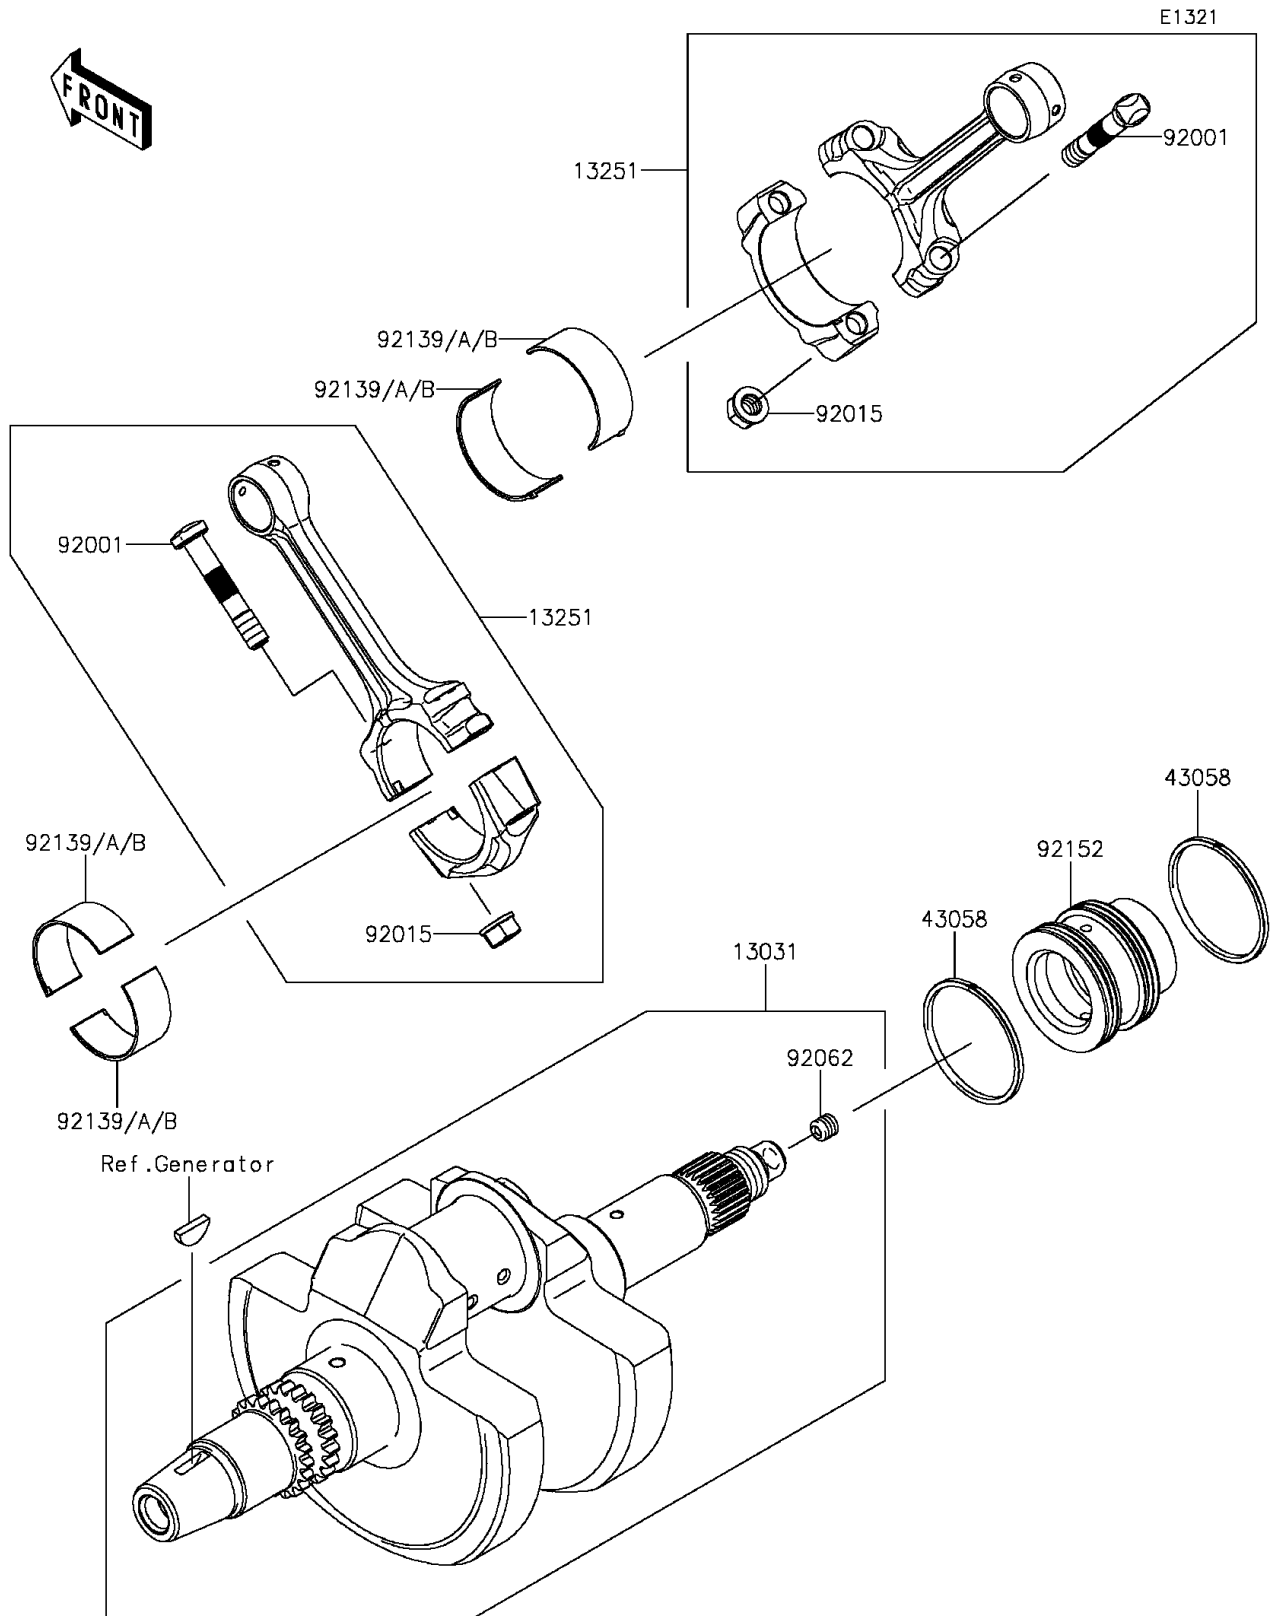

# 2015 TERYX® CAMO PARTS DIAGRAM

Crankshaft

## 2015 TERYX® CAMO PARTS LIST

### Crankshaft

ITEM NAME	PART NUMBER	QUANTITY
CRANKSHAFT-COMP (Ref # 13031)	13031-0762	1
ROD-ASSY-CONNECTING (Ref # 13251)	13251-0709	2
RING (Ref # 43058)	43058-0702	2
BOLT,CONNECTING ROD (Ref # 92001)	92001-1980	4
NUT,FLANGED,8MM (Ref # 92015)	92015-1311	4
NOZZLE,8X8,SILVER (Ref # 92062)	92062-1082	1
BUSHING,CONNECTING ROD,GREEN (Ref # 92139)	92139-0764	AR
BUSHING,CONNECTING ROD,YELLOW (Ref # 92139A)	92139-0765	4
BUSHING,CONNECTING ROD,BROWN (Ref # 92139B)	92139-0766	AR
COLLAR,CRANK-CLUTCH (Ref # 92152)	92152-0956	1