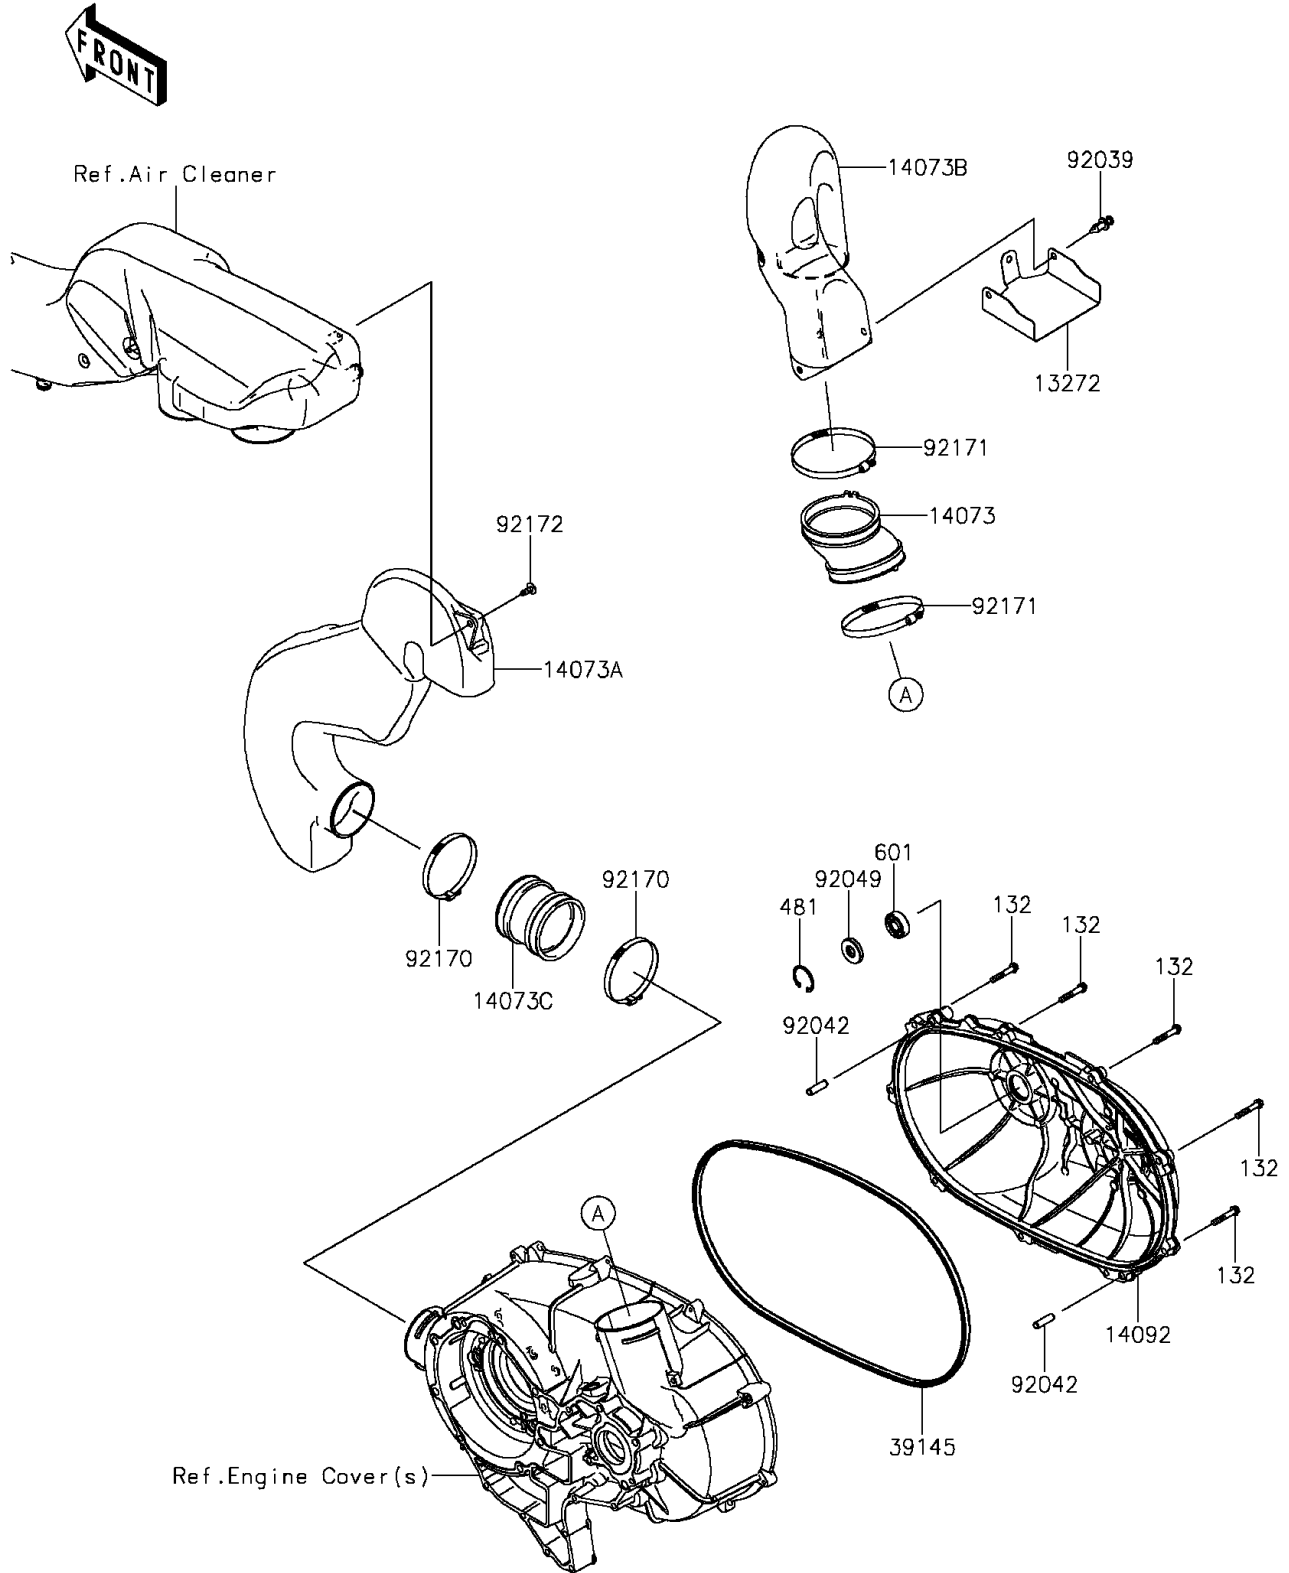

2015 TERYX® CAMO PARTS DIAGRAM

Converter Cover

E1393

2015 TERYX® CAMO PARTS LIST

Converter Cover

ITEM NAME	PART NUMBER	QUANTITY
BOLT-FLANGED-SMALL,6X35 (Ref # 132)	132BA0635	9
CIRCLIP-TYPE-C,32MM (Ref # 481)	481J3200	1
BEARING-BALL (Ref # 601)	601A6201	1
PLATE (Ref # 13272)	13272-1553	1
DUCT,JOINT (Ref # 14073)	14073-0307	1
DUCT,INTAKE (Ref # 14073A)	14073-0760	1
DUCT,EXHAUST (Ref # 14073B)	14073-0783	1
DUCT,JOINT (Ref # 14073C)	14073-1805	1
COVER,CVT (Ref # 14092)	14092-0266	1
TRIM-SEAL,CVT COVER (Ref # 39145)	39145-0043	1
RIVET (Ref # 92039)	92039-1229	3
PIN,DOWEL,8X28 (Ref # 92042)	92042-050	2
SEAL-OIL,12X32X5.8 (Ref # 92049)	92049-0167	1
CLAMP (Ref # 92170)	92170-1763	2
CLAMP (Ref # 92171)	92171-1383	2
SCREW (Ref # 92172)	92172-0297	1