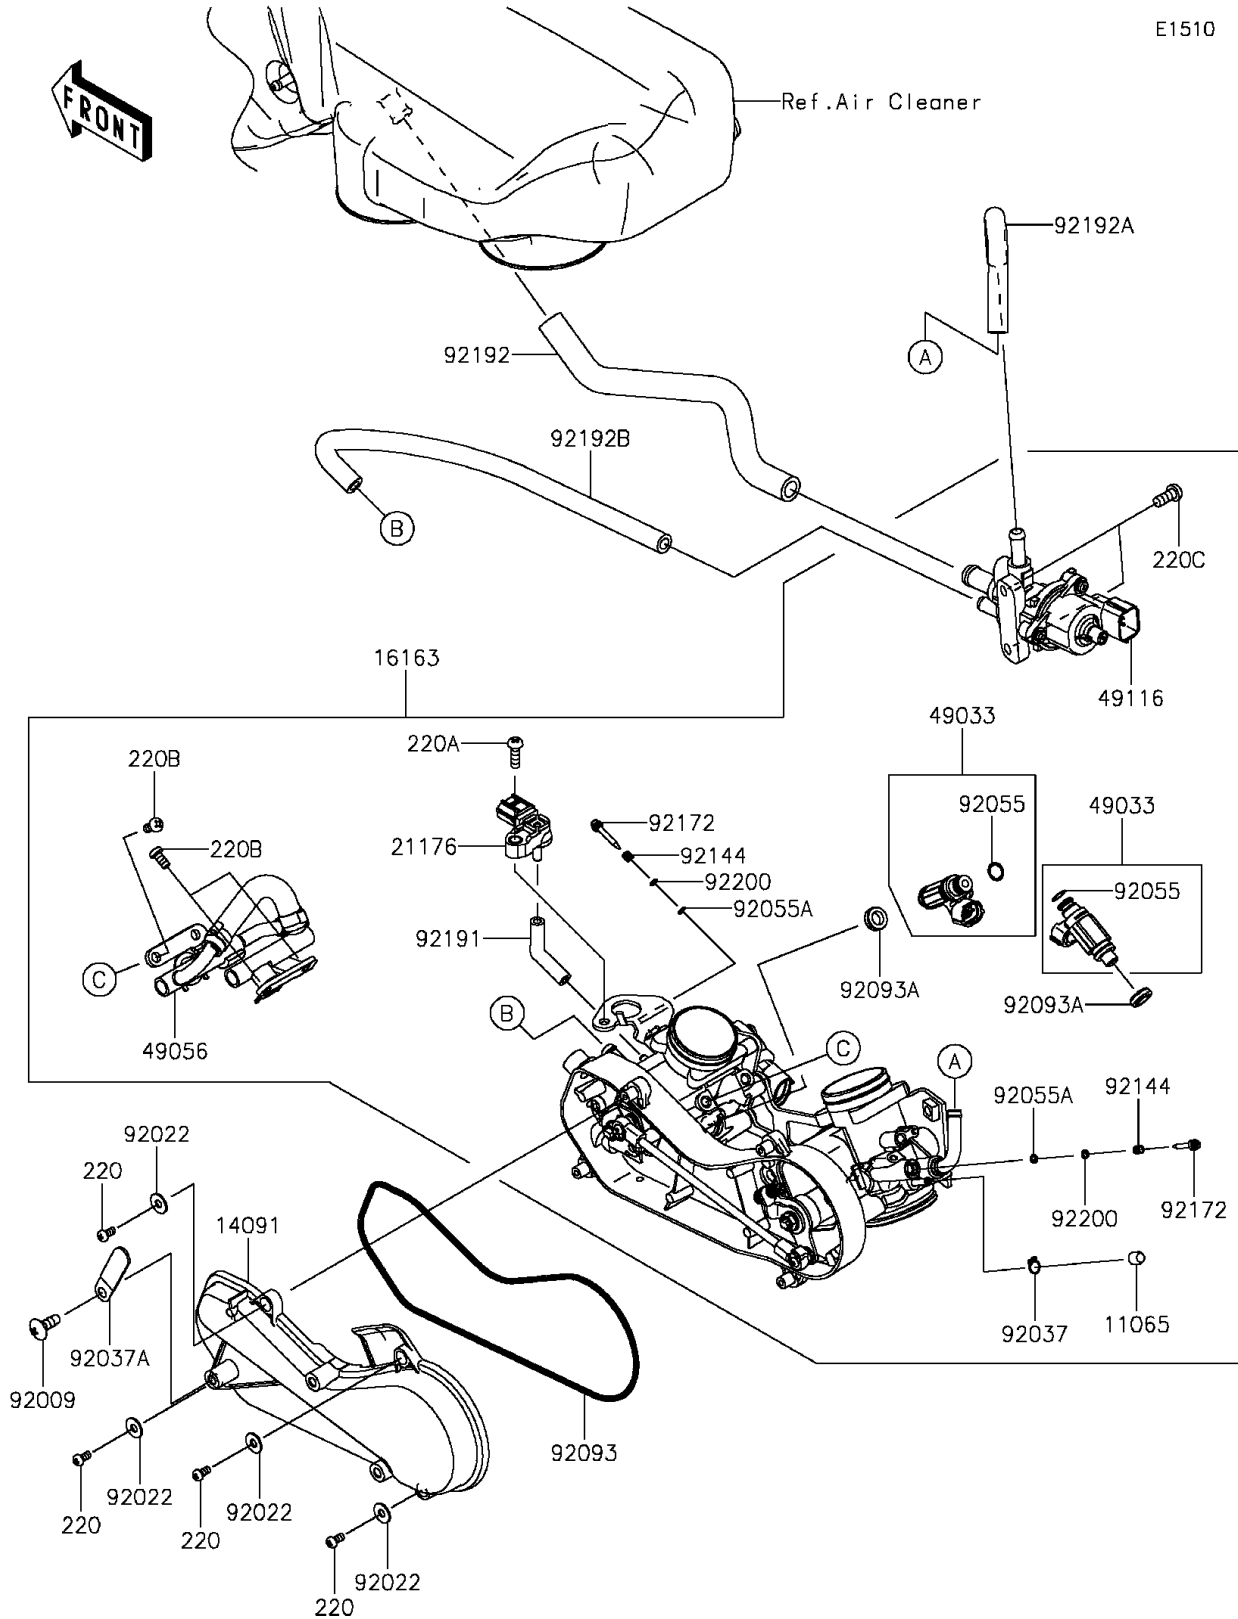

# 2015 TERYX® CAMO PARTS DIAGRAM

Throttle

E1510

## 2015 TERYX® CAMO PARTS LIST

### Throttle

ITEM NAME	PART NUMBER	QUANTITY
SCREW-PAN-CROS,4X8 (Ref # 220)	220AA0408	4
SCREW-PAN-CROS,5X16 (Ref # 220A)	220AA0516	1
SCREW-PAN-CROS,6X12 (Ref # 220B)	220AA0612	4
SCREW-PAN-CROS,6X14 (Ref # 220C)	220AA0614	2
CAP (Ref # 11065)	11065-0072	1
COVER,THROTTLE LINK (Ref # 14091)	14091-1731	1
THROTTLE-ASSY,36EIS (Ref # 16163)	16163-0790	1
SENSOR,PRESSURE (Ref # 21176)	21176-0111	1
NOZZLE-INJECTION (Ref # 49033)	49033-0011	2
PIPE-INJECTION (Ref # 49056)	49056-0033	1
VALVE-ASSY,ISC (Ref # 49116)	49116-0021	1
SCREW,6X12 (Ref # 92009)	92009-1480	1
WASHER,5.2X13X1 (Ref # 92022)	92022-1380	4
CLAMP,TUBE (Ref # 92037)	92037-1124	1
CLAMP,L=45 (Ref # 92037A)	92037-1539	1
RING-O,INJECTION NOZZLE (Ref # 92055)	92055-1622	2
RING-O,AIR SCREW (Ref # 92055A)	92055-1658	2
SEAL (Ref # 92093)	92093-0082	1
SEAL (Ref # 92093A)	92093-0127	2
SPRING,THROTTLE STOP SCREW (Ref # 92144)	92144-1674	2
SCREW (Ref # 92172)	92172-0156	2
TUBE,3.2X7.4X70 (Ref # 92191)	92191-1552	1
TUBE,ISC-CHAMBER (Ref # 92192)	92192-0948	1
TUBE,ISC-THROTTLE RR (Ref # 92192A)	92192-1211	1
TUBE,ISC-THROTTLE FR (Ref # 92192B)	92192-1212	1
WASHER,PILOT AIR SCREW (Ref # 92200)	92200-1564	2