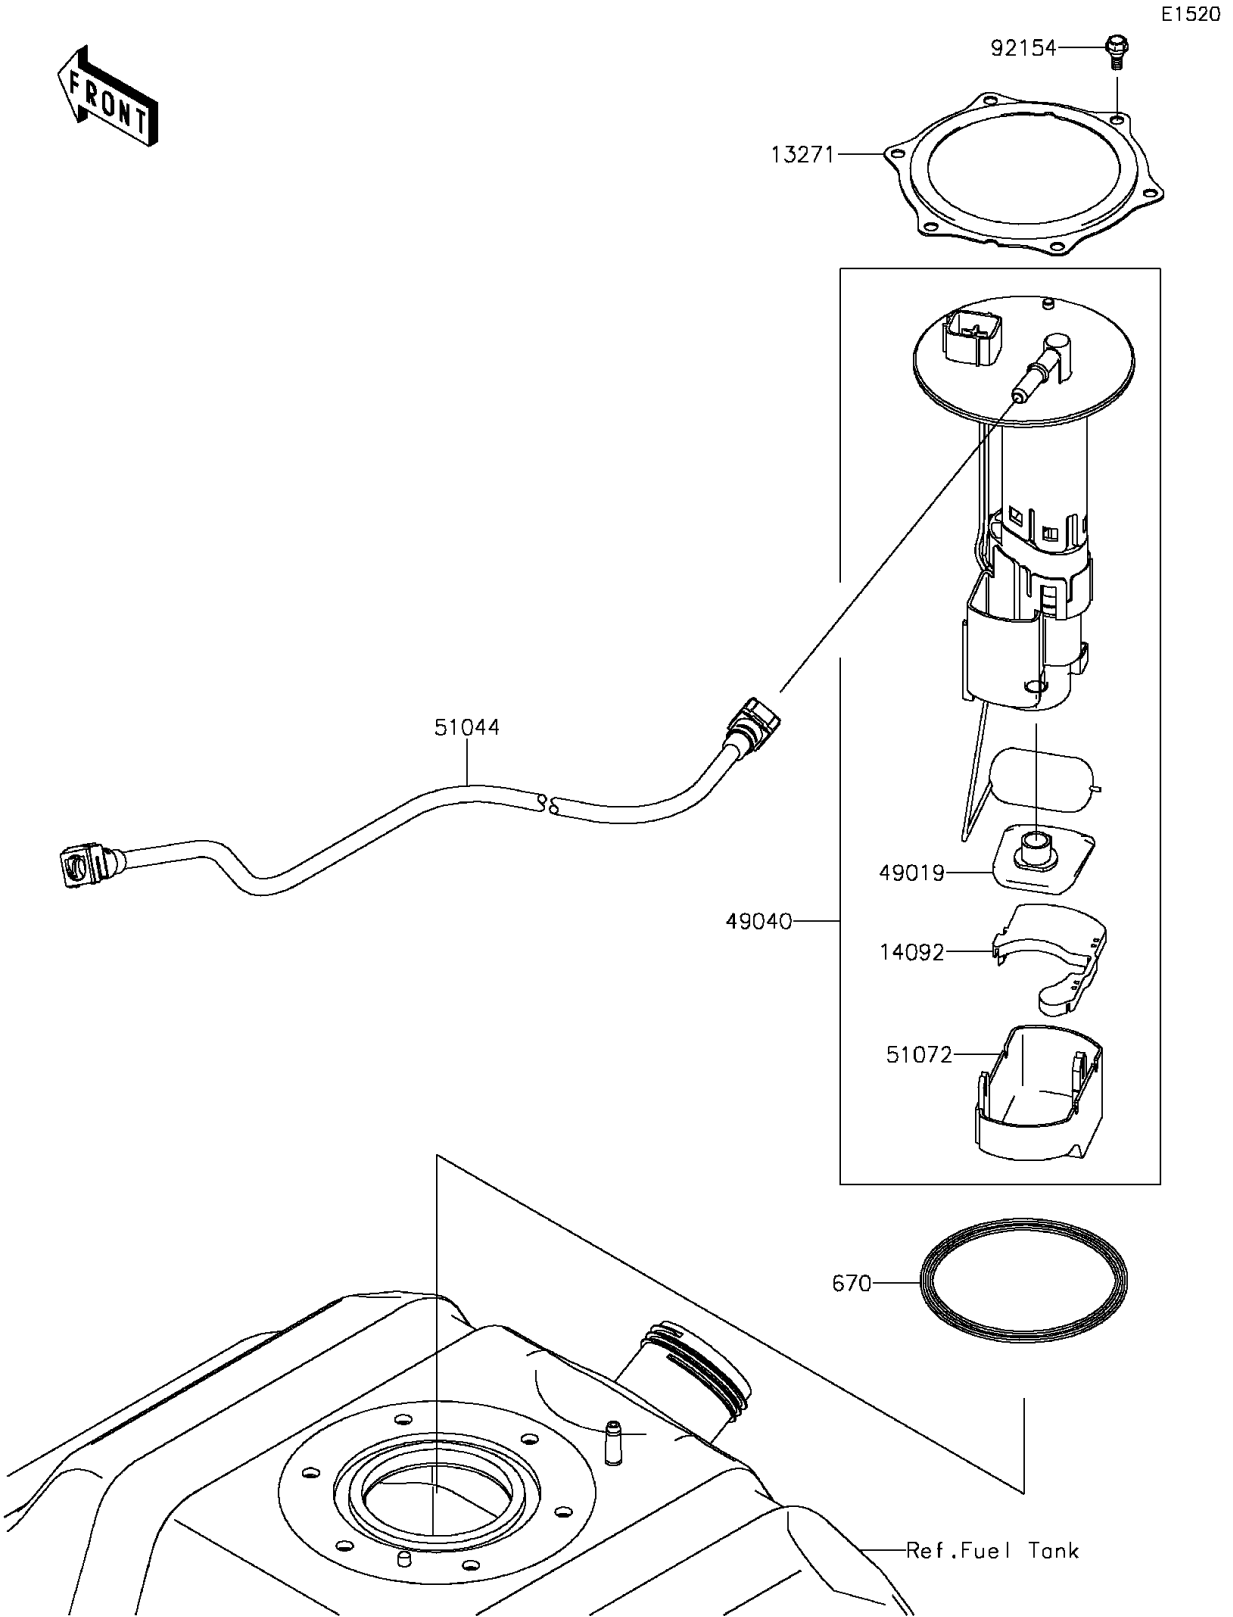

2015 TERYX® CAMO PARTS DIAGRAM

Fuel Pump

2015 TERYX® CAMO PARTS LIST

Fuel Pump

ITEM NAME	PART NUMBER	QUANTITY
O RING (Ref # 670)	670E5090	1
PLATE (Ref # 13271)	13271-0980	1
COVER (Ref # 14092)	14092-1044	1
FILTER-FUEL (Ref # 49019)	49019-0013	1
PUMP-FUEL (Ref # 49040)	49040-0716	1
TUBE-ASSY (Ref # 51044)	51044-0746	1
CHAMBER-FUEL (Ref # 51072)	51072-0003	1
BOLT,FLANGED,5X4.5 (Ref # 92154)	92154-0974	6