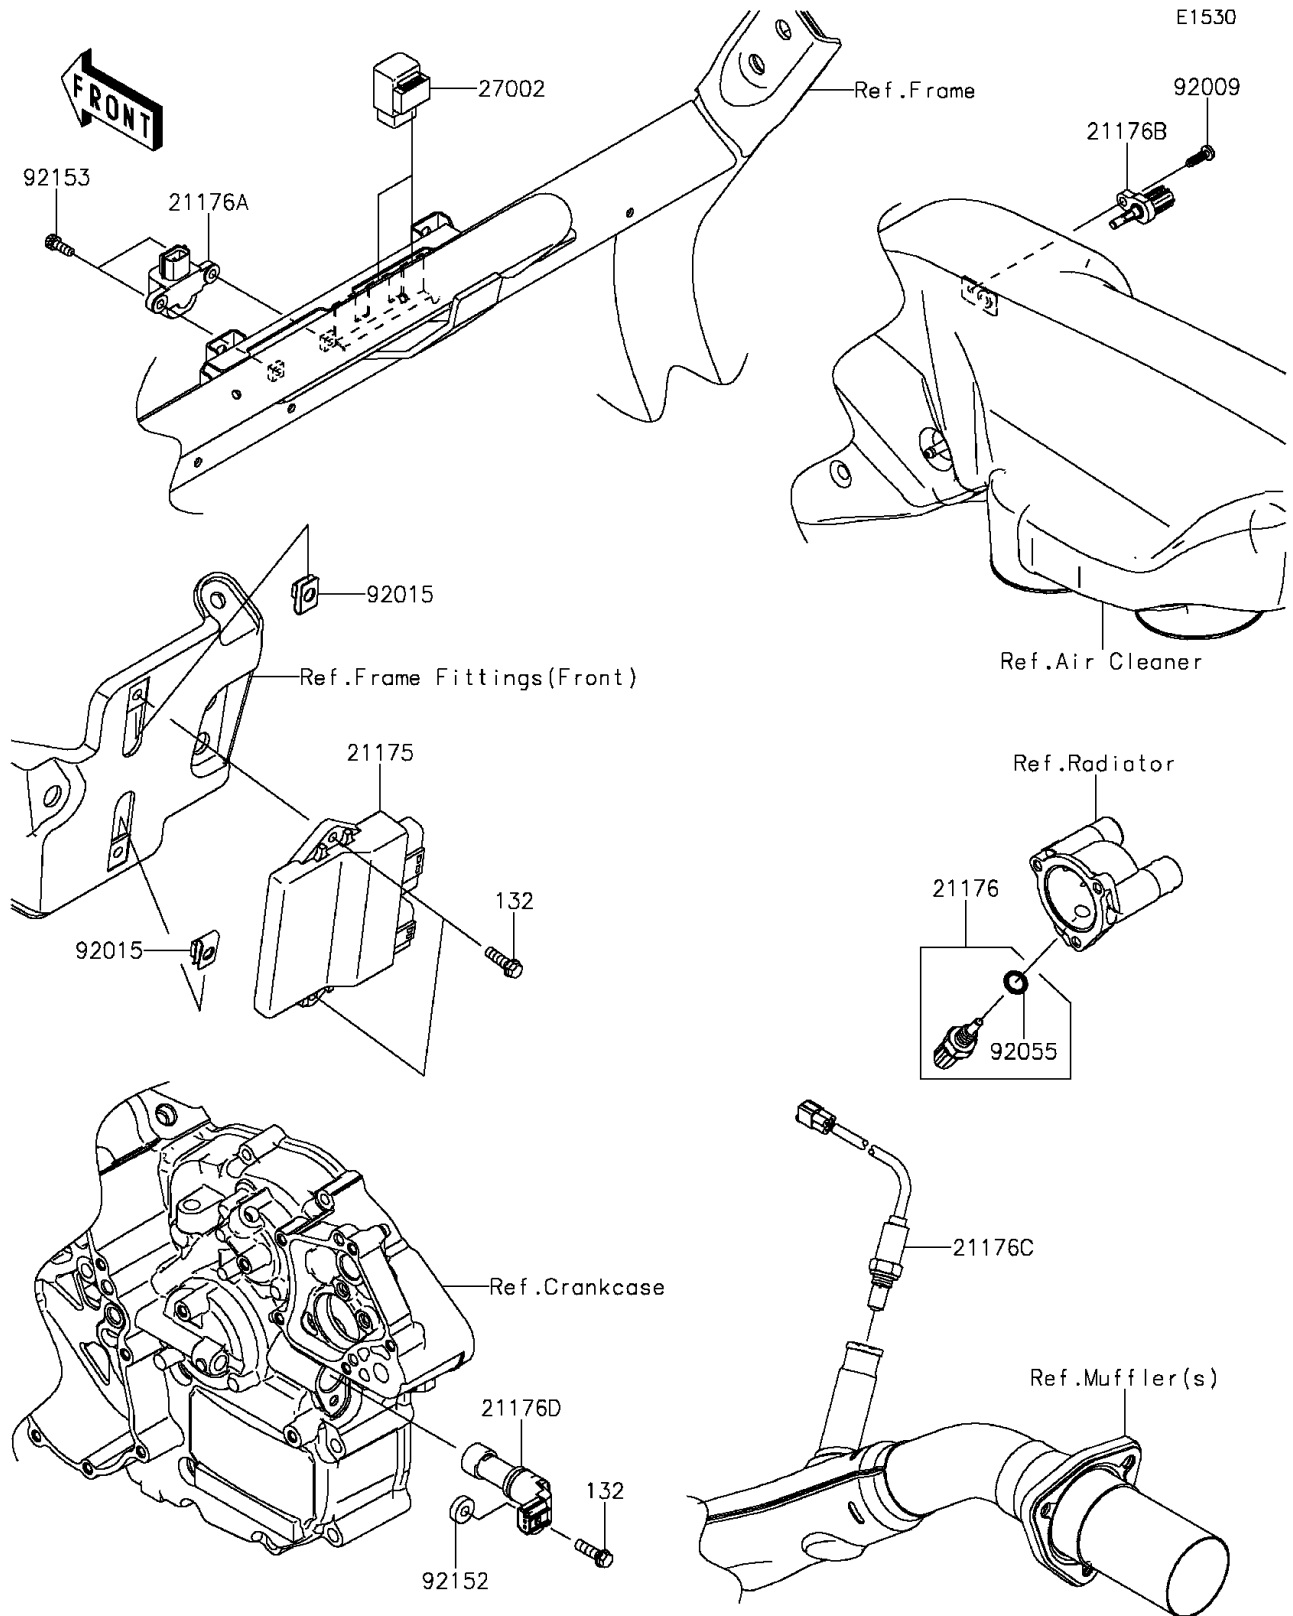

# 2015 TERYX® CAMO PARTS DIAGRAM

## Fuel Injection

## 2015 TERYX® CAMO PARTS LIST

### Fuel Injection

ITEM NAME	PART NUMBER	QUANTITY
BOLT-FLANGED-SMALL,6X20 (Ref # 132)	132BA0620	3
CONTROL UNIT-ELECTRONIC (Ref # 21175)	21175-0966	1
SENSOR,WATER TEMP (Ref # 21176)	21176-0009	1
SENSOR,VEHICLE-DOWN (Ref # 21176A)	21176-0026	1
SENSOR,AIR TEMPERATURE (Ref # 21176B)	21176-0048	1
SENSOR,OXYGEN (Ref # 21176C)	21176-0114	1
SENSOR,SPEED (Ref # 21176D)	21176-0712	1
RELAY-ASSY (Ref # 27002)	27002-1062	2
SCREW,TAPPING,5X16 (Ref # 92009)	92009-1984	1
NUT,6MM (Ref # 92015)	92015-1602	2
RING-O,9.5X1.9 (Ref # 92055)	92055-0016	1
COLLAR,6.5X16X4.8 (Ref # 92152)	92152-1729	1
BOLT,SOCKET,5X14 (Ref # 92153)	92153-1286	2